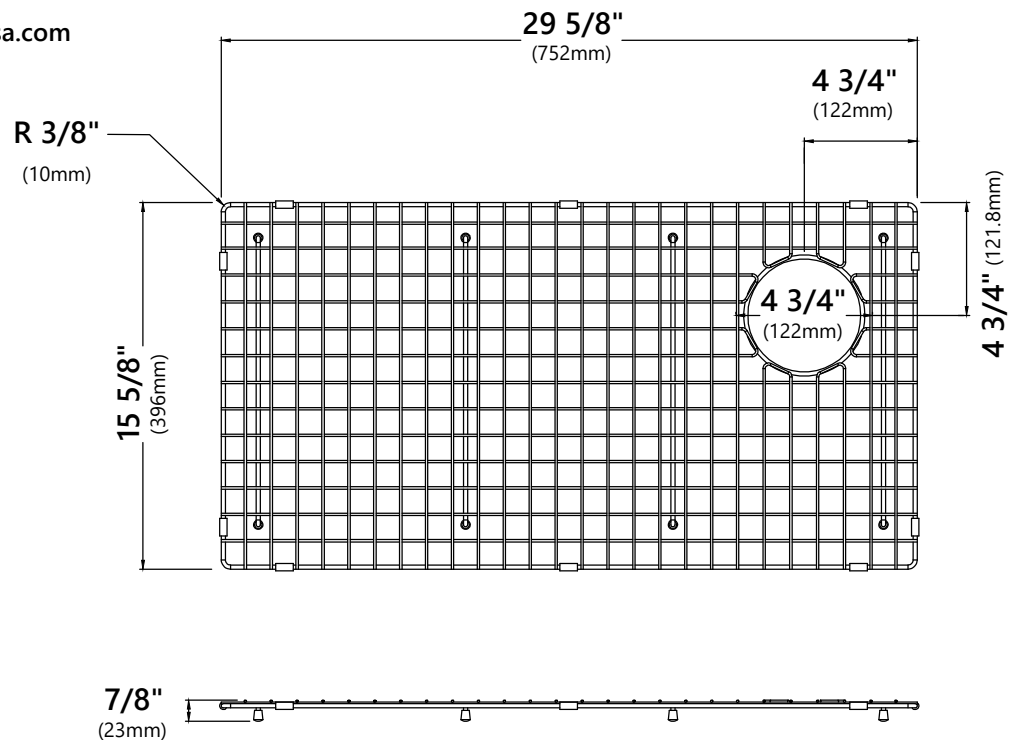

Warranty

Kraus One Year Limited Warranty

see website for details www.kraususa.com