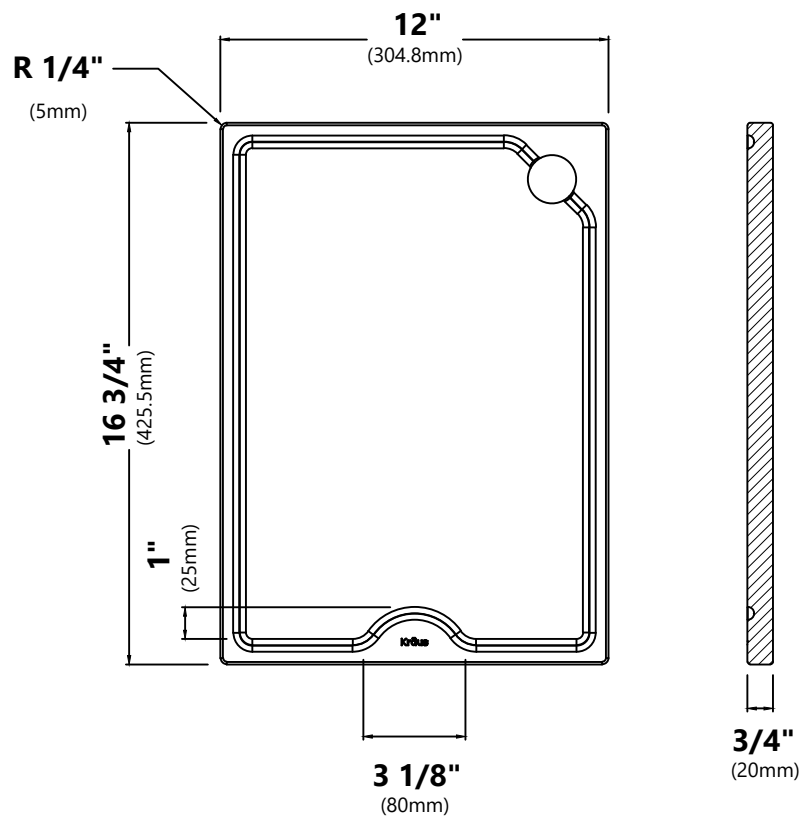

Warranty

Kraus One Year Limited Warranty
see website for details www.kraususa.com