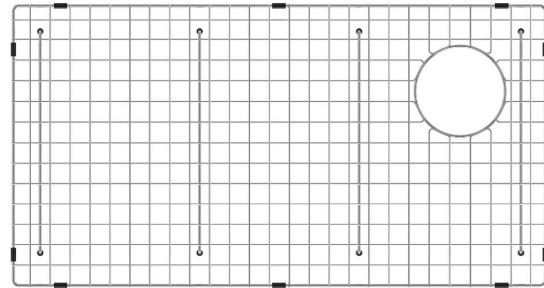

KBG-UN1-32

Stainless Steel Kitchen Sink Bottom Grid

Grid Dimensions

Overall Dimensions: 29 5/8" x 15 5/8" x 7/8"

Features

- Commercial grade stainless steel construction
- For Use with the KWU110-32 and KWU110-32/PGM kitchen sinks
- Protects bottom of sink from daily wear and tear
- Rubber feet provide additional protection

Available Finishes

- Stainless Steel
- PVD Gunmetal