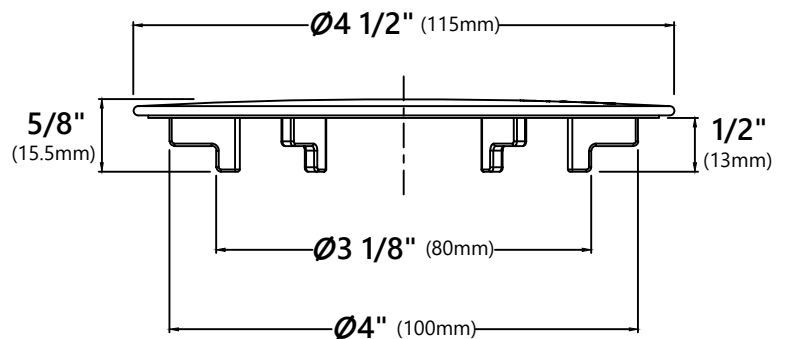

Warranty

Kraus 1 Year Limited Warranty

see website for details www.kraususa.com