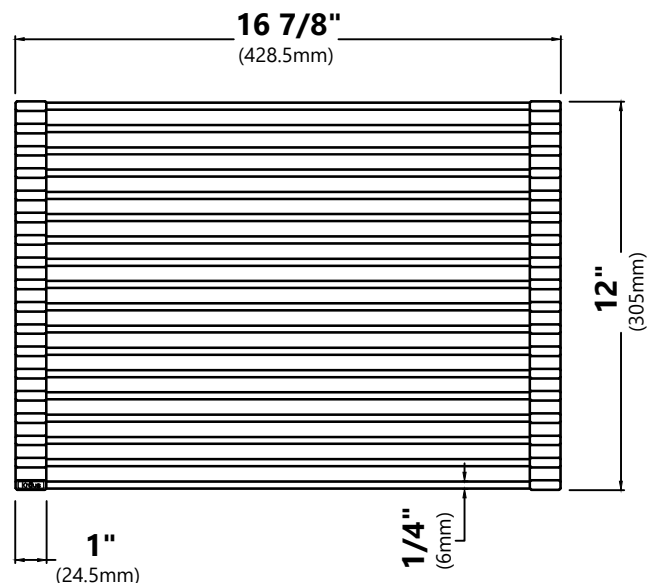

KRM-11

Multipurpose Roll-Up Dish Drying Rack

Rolling Mat Dimensions

Overall Dimensions: 16 7/8" x 12" x 3/8"

Features

- Roll-up over-the-sink drying rack
- Stainless steel construction with non-slip silicone coating
- Rolls up into a compact cylinder for storage
- Dishwasher safe
- Heat-safe up to 400° F
- Holds up to 100 lbs
- BPA-free and FDA-approved
- For Use with KFR4-33, KGF1-30, KGF1-33, KGF2-30, KGF2-33, KWF210-30, KWF210-33, KWF210-36, KWF410-30, KWF410-33, KWF410-36, KWT310-30, KWT310-33, KWT311-25, KWU110-27, KWU110-30, KWU110-32, KWU111-17, KWU111-23, KWU112-33, KWU120-45 and KWU210-57 kitchen sinks

Available Colors

- Black
- Brown
- Dark Blue
- Dark Grey
- Light Grey
- Aqua
- Green
- Red
- Yellow

Warranty

Kraus One Year Limited Warranty
see website for details www.kraususa.com