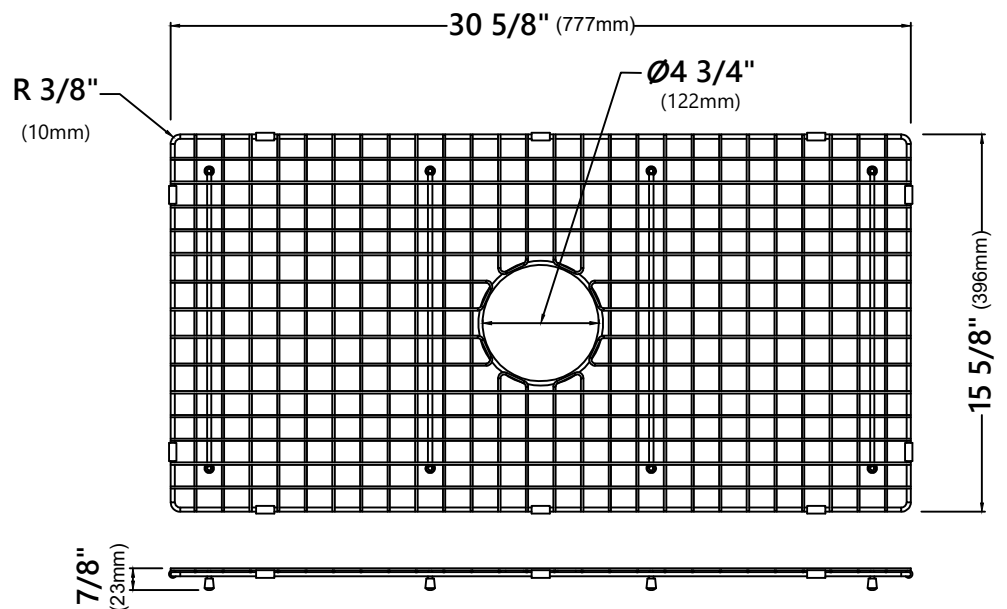

Warranty

Kraus Limited Lifetime Warranty

see website for details www.kraususa.com