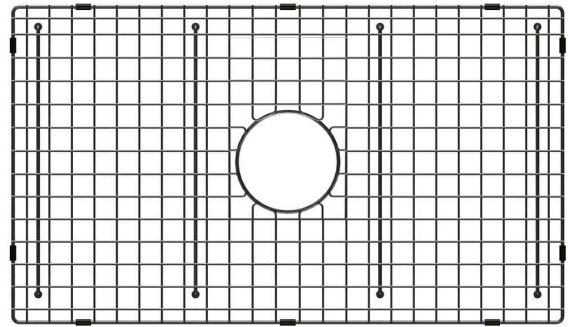

KBG-UN2-33

Stainless Steel Kitchen Sink Bottom Grid

Grid Dimensions

Overall Dimensions: 30 5/8" x 15 5/8" x 7/8"

Features

- Commercial grade stainless steel construction
- For Use with the KWT330-33 kitchen sink
- Protects bottom of sink from daily wear and tear
- Rubber feet provide additional protection