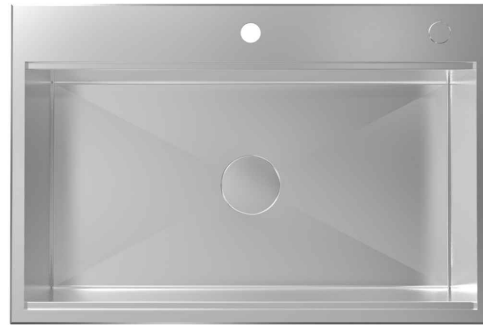

KWT330-33

33 Inch Dual Mount Workstation Single Bowl Stainless Steel Kitchen Sink

Kräus®

SPECIFICATION SHEET

Sink Dimensions

Overall Dimensions: 33" x 22"

Bowl Dimensions: 31" x 16"

Bowl Depth: 9"

Features

- 16 Gauge Stainless Steel Construction
- Dual Mount Single Bowl Sink
- Required Minimum Cabinet Size: 36" Left to Right, 24" Front to Back
- Center Set Drain
- 3 1/2" Drain Opening
- NoiseDefend Undercoating and Sound Dampening Pads

Accessories Included

- Strainer ST-1
- Cover Cap STC-2
- Bottom Grid KBG-UN2-33
- Cutting Board KCB-WS103SA
- Rolling Mat KRM-11BL
- Top Mount Cut-Out Template
- Top Mount Hardware

Optional Accessories

- Undermount Cut-Out Template
- Undermount Hardware

CODES/STANDARDS:

Product Certification

cUPC (ASME A112.19.3/CSA B45.4)

NOTE: Maximum countertop thickness for Top Mount installation is 1 1/2".

NOTE: It is not recommended to install this sink with a negative reveal. Doing so will prohibit the use of any workstation accessories as they will not fit.

Warranty

Kraus Limited Lifetime Warranty

see website for details www.kraususa.com

Kraus USA Customer Service

1.800.775.0703 | customerservice@kraususa.com

REV. January 26, 2021