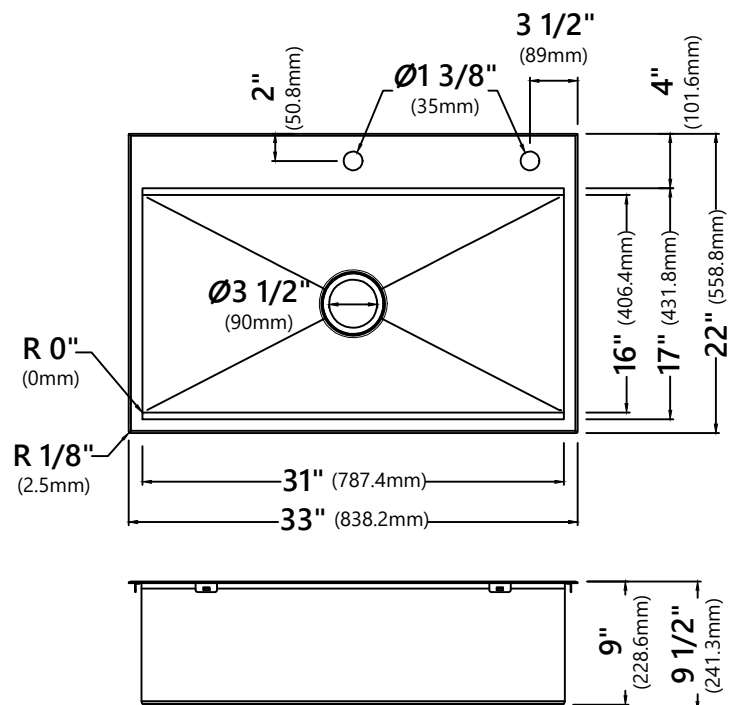

KWT330-33

33 Inch Dual Mount Workstation Single Bowl Stainless Steel Kitchen Sink

Kräus®

SPECIFICATION SHEET

Sink Dimensions

Overall Dimensions: 33" x 22"

Bowl Dimensions: 31" x 16"

Bowl Depth: 9"

Features

- 16 Gauge Stainless Steel Construction
- Dual Mount Single Bowl Sink
- Required Minimum Cabinet Size: 36" Left to Right, 24" Front to Back
- Center Set Drain
- 3 1/2" Drain Opening
- NoiseDefend Undercoating and Sound Dampening Pads

Accessories Included

- Strainer ST-1
- Cover Cap STC-2
- Bottom Grid KBG-UN2-33
- Cutting Board KCB-WS103SA
- Rolling Mat KRM-11BL
- Top Mount Cut-Out Template
- Top Mount Hardware

Optional Accessories

- Undermount Cut-Out Template
- Undermount Hardware

CODES/STANDARDS:

Product Certification

cUPC (ASME A112.19.3/CSA B45.4)

NOTE: Maximum countertop thickness for Top Mount installation is 1 1/2".

NOTE: It is not recommended to install this sink with a negative reveal. Doing so will prohibit the use of any workstation accessories as they will not fit.

Warranty

Kraus Limited Lifetime Warranty

see website for details www.kraususa.com

Kraus USA Customer Service

1.800.775.0703 | customerservice@kraususa.com

REV. January 26, 2021