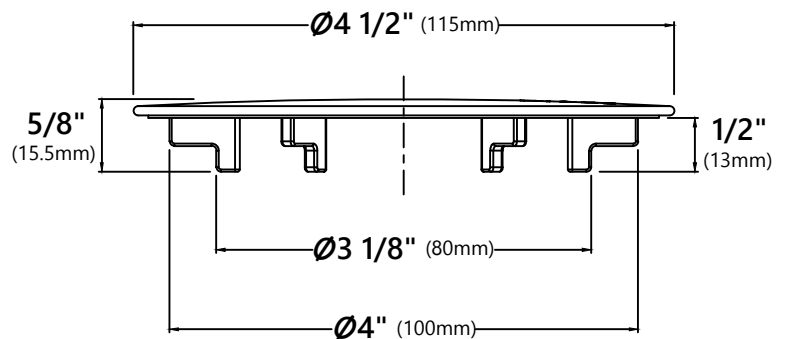

Warranty

Kraus Limited Lifetime Warranty

see website for details www.kraususa.com