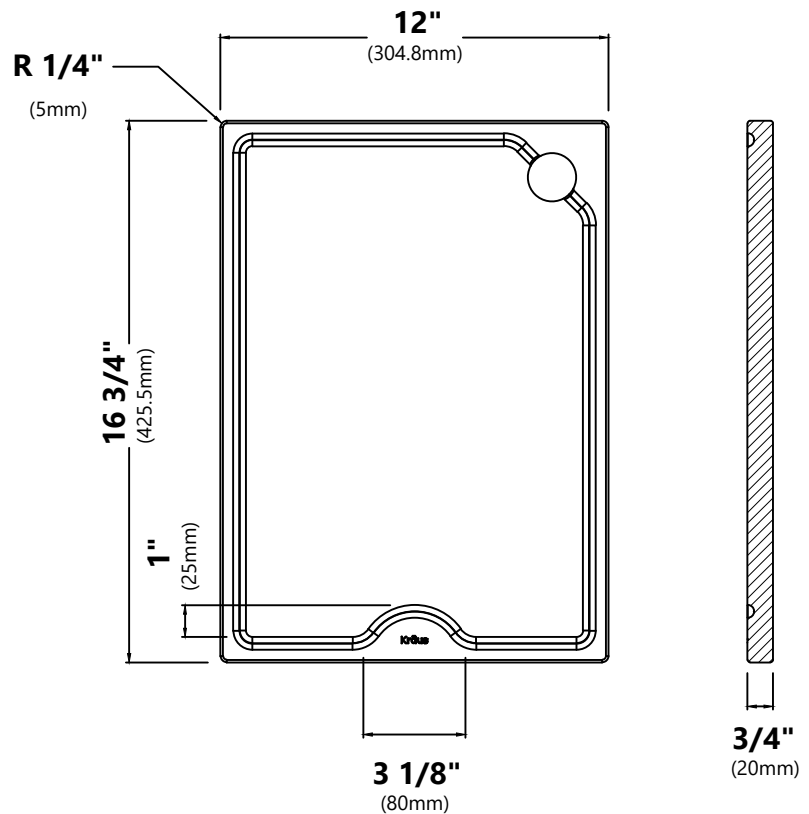

Warranty

Kraus One Year Limited Warranty

see website for details www.kraususa.com