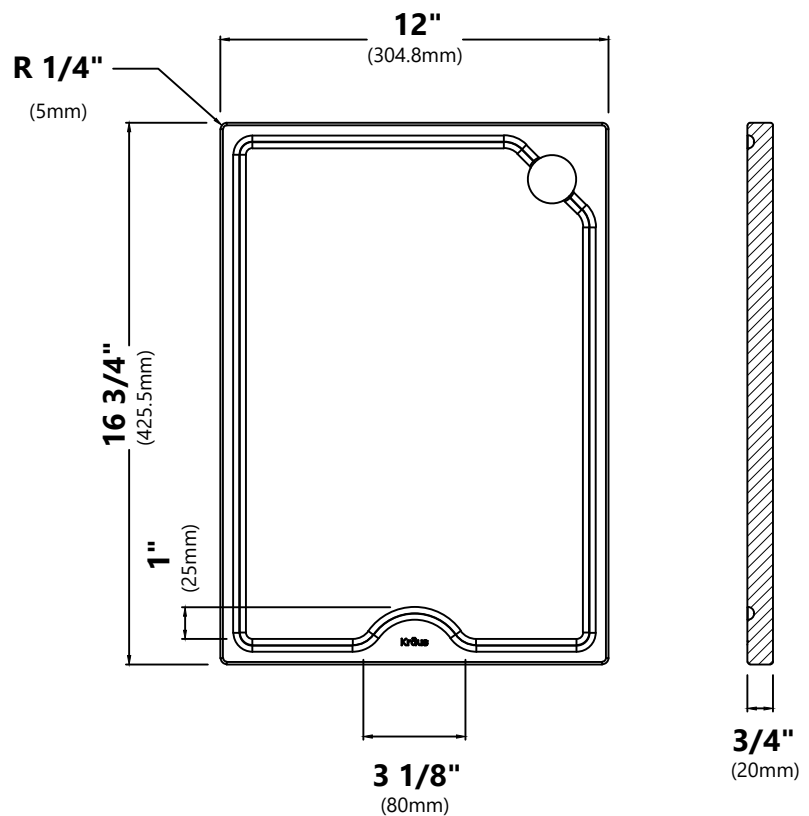

Warranty

Kraus One Year Limited Warranty

see website for details www.kraususa.com