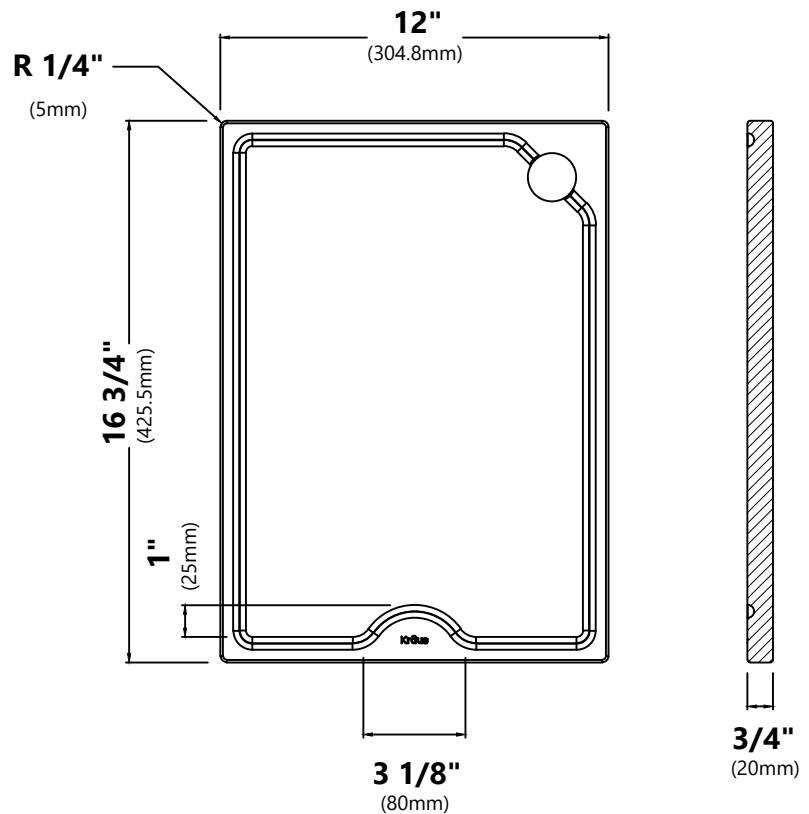

KBG-UN1-36

Stainless Steel Kitchen Sink Bottom Grid

Grid Dimensions

Overall Dimensions: 33 5/8" x 15 5/8" x 7/8"

Features

- Commercial grade stainless steel construction
- For Use with the KWF210-36 and KWF410-36 kitchen sinks
- Protects bottom of sink from daily wear and tear
- Rubber feet provide additional protection

Warranty

Kraus One Year Limited Warranty

see website for details www.kraususa.com

KCB-WS103

Cutting Board

Cutting Board Dimensions

Overall Dimensions: 16 3/4" x 12" x 3/4"

Features

Warranty

Kraus One Year Limited Warranty

see website for details www.kraususa.com

STC-2

Removable Decorative Drain Cover

Drain Cap Dimensions

Overall Dimensions: $\varnothing 4\ 1/2"$ x $5/8"$

Features