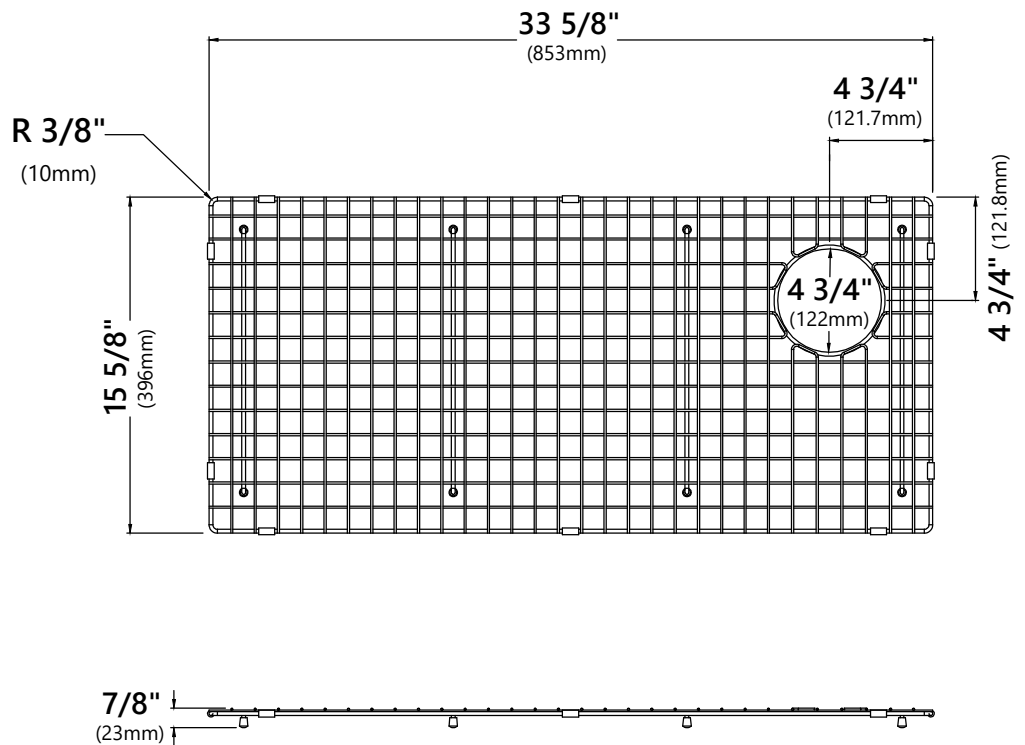

KBG-UN1-36

Stainless Steel Kitchen Sink Bottom Grid

Grid Dimensions

Overall Dimensions: 33 5/8" x 15 5/8" x 7/8"

Features

- Commercial grade stainless steel construction
- For Use with the KWF210-36 and KWF410-36 kitchen sinks
- Protects bottom of sink from daily wear and tear
- Rubber feet provide additional protection

Warranty

Kraus One Year Limited Warranty

see website for details www.kraususa.com

KCB-WS103

Cutting Board

Cutting Board Dimensions

Overall Dimensions: 16 3/4" x 12" x 3/4"

Features

Warranty

Kraus One Year Limited Warranty

see website for details www.kraususa.com

STC-2

Removable Decorative Drain Cover

Drain Cap Dimensions

Overall Dimensions: $\varnothing 4\ 1/2"$ x $5/8"$

Features