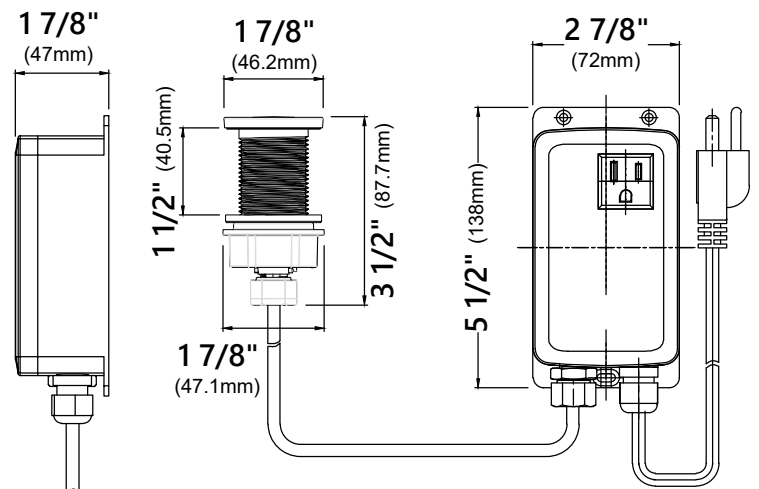

KWDA-200

Air Switch Button Kit

Air Switch Button Kit Dimensions

Plug Dimensions: 5 1/2" x 2 7/8" x 1 7/8"

Button Dimensions: 1 7/8" x 3 1/2"

Features

- Stainless Steel and ABS Construction
- Single Outlet Stainless Steel Air Switch Button Kit makes using the Garbage Disposal easy and safe
- Longer threading tube makes installing the switch easy on any surface such as Soap Dispenser Hole, a Counter Cutout, or on an Island
- Designed for a Hassle-Free Installation and the AC Adapter can be mounted Horizontally or Vertically
- With a push of the button, the Air Switch will turn on and stay on until the button is pressed again
- A convenient alternative to the traditional wall switch and a perfect fit for most brand or model of garbage disposers
- 40" Power Cable Length
- 60" Air Tube Length

Available Colors

- Spot Free Stainless Steel

CODES/STANDARDS:

Product Certification

cUPC, UL Listed

Warranty

Kraus Limited One Year Warranty

see website for details www.kraususa.com