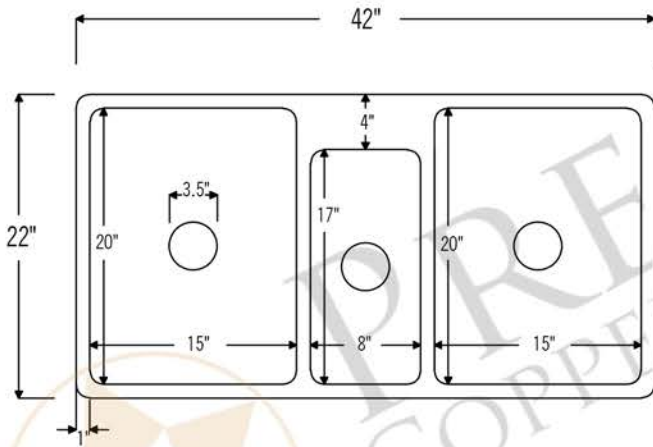

PREMIER  
COPPER PRODUCTS

MODEL NUMBER: KTDB422210

- \* Description: 42" Hammered Copper Kitchen Triple Basin Sink
- \* Outer Dimension: 42" x 22" x 10"
- \* Inner Dimension: L: 15" x 20 x 10" / C: 8" x 17" x 8" / R: 15" x 20" x 10"
- \* Faucet Mounting Area: 10" x 4"
- \* Rim: 1"
- \* Dividers: 1" Wide (Optimized)
- \* Drain Opening: 3.5"
- \* Finish: Oil Rubbed Bronze

CODE/STANDARD COMPLIANCE

\* IAPMO/cUPC LISTED

\* ORB: Oil Rubbed Bronze

THIS PRODUCT IS HAND CRAFTED, SMALL VARIANCES IN COLOR AND SIZE MAY OCCUR.  
DO NOT MAKE ANY INSTALLATION CUTS UNTIL YOU RECEIVE YOUR ITEM(S).