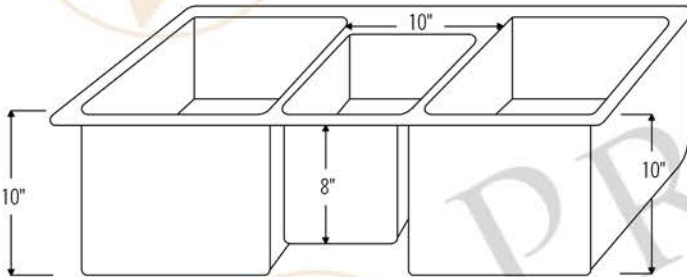

PREMIER
COPPER PRODUCTS

MODEL NUMBER: KTDB422210

- Description: 42" Hammered Copper Kitchen Triple Basin Sink
- Outer Dimension: 42" x 22" x 10"
- Inner Dimension: L: 15" x 20 x 10" / C: 8" x 17" x 8" / R: 15" x 20" x 10"
- Faucet Mounting Area: 10" x 4"
- Rim: 1"
- Dividers: 1" Wide (Optimized)
- Drain Opening: 3.5"
- Finish: Oil Rubbed Bronze

CODE/STANDARD COMPLIANCE

* IAPMO/cUPC LISTED

* ORB: Oil Rubbed Bronze

THIS PRODUCT IS HAND CRAFTED, SMALL VARIANCES IN COLOR AND SIZE MAY OCCUR.
DO NOT MAKE ANY INSTALLATION CUTS UNTIL YOU RECEIVE YOUR ITEM(S).