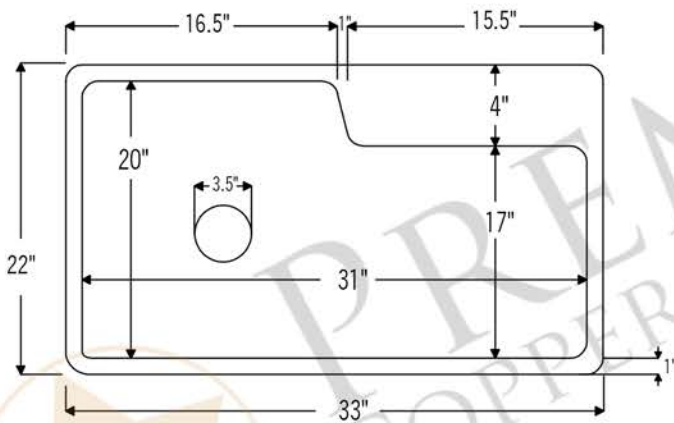

PREMIER
COPPER PRODUCTS

MODEL NUMBER: KSFDB33229

- * Description: 33" Hammered Copper Kitchen Single Basin Sink w/ Space for Faucet
- * Outer Dimension: 33" x 22" x 9"
- * Inner Dimension: 31" x 20" x 9"
- * Space for Faucet: 15.5" x 4"
- * Rim: 1"
- * Drain Opening: 3.5"
- * Finish: Oil Rubbed Bronze

CODE/STANDARD COMPLIANCE

* IAPMO/cUPC LISTED

* ORB: Oil Rubbed Bronze

THIS PRODUCT IS HAND CRAFTED, SMALL VARIANCES IN COLOR AND SIZE MAY OCCUR.
DO NOT MAKE ANY INSTALLATION CUTS UNTIL YOU RECEIVE YOUR ITEM(S).