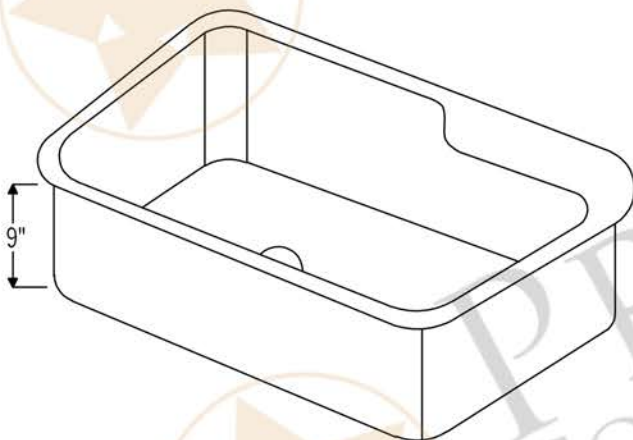

PREMIER
COPPER PRODUCTS

MODEL NUMBER: KSFDB33229

- Description: 33" Hammered Copper Kitchen Single Basin Sink w/ Space for Faucet
- Outer Dimension: 33" x 22" x 9"
- Inner Dimension: 31" x 20" x 9"
- Space for Faucet: 15.5" x 4"
- Rim: 1"
- Drain Opening: 3.5"
- Finish: Oil Rubbed Bronze

CODE/STANDARD COMPLIANCE

* IAPMO/cUPC LISTED

* ORB: Oil Rubbed Bronze

THIS PRODUCT IS HAND CRAFTED, SMALL VARIANCES IN COLOR AND SIZE MAY OCCUR.
DO NOT MAKE ANY INSTALLATION CUTS UNTIL YOU RECEIVE YOUR ITEM(S).