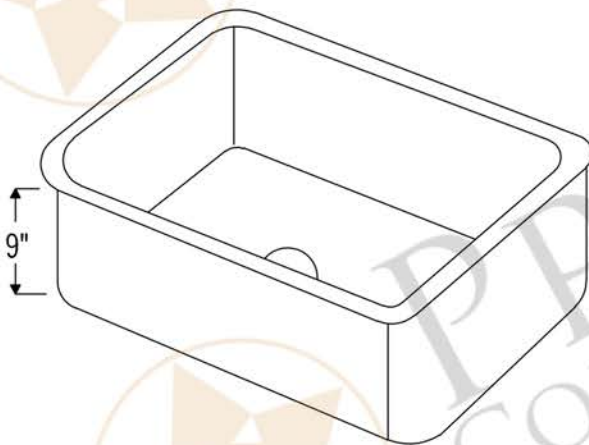

PREMIER
COPPER PRODUCTS

MODEL NUMBER: KSDB25199

- Description: 25" Hammered Copper Kitchen Single Basin Sink
- Outer Dimension: 25" x 19" x 9"
- Inner Dimension: 23" x 17" x 9"
- Rim: 1"
- Drain Opening: 3.5"
- Finish: Oil Rubbed Bronze

CODE/STANDARD COMPLIANCE

* IAPMO/cUPC LISTED

* ORB: Oil Rubbed Bronze

THIS PRODUCT IS HAND CRAFTED, SMALL VARIANCES IN COLOR AND SIZE MAY OCCUR.
DO NOT MAKE ANY INSTALLATION CUTS UNTIL YOU RECEIVE YOUR ITEM(S).