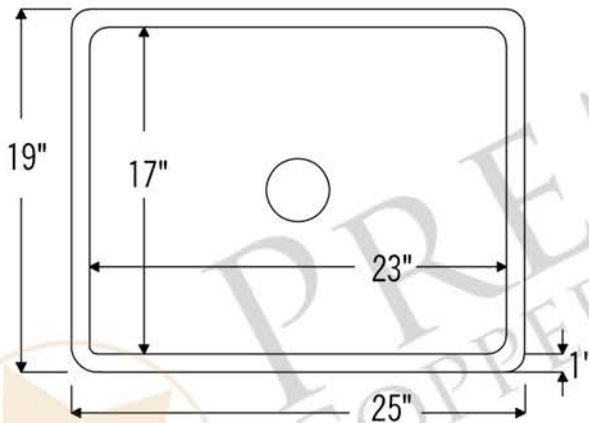

PREMIER
COPPER PRODUCTS

MODEL NUMBER: KSDB25199

- Description: 25" Hammered Copper Kitchen Single Basin Sink
- Outer Dimension: 25" x 19" x 9"
- Inner Dimension: 23" x 17" x 9"
- Rim: 1"
- Drain Opening: 3.5"
- Finish: Oil Rubbed Bronze

CODE/STANDARD COMPLIANCE

* IAPMO/cUPC LISTED

* ORB: Oil Rubbed Bronze

THIS PRODUCT IS HAND CRAFTED, SMALL VARIANCES IN COLOR AND SIZE MAY OCCUR.
DO NOT MAKE ANY INSTALLATION CUTS UNTIL YOU RECEIVE YOUR ITEM(S).