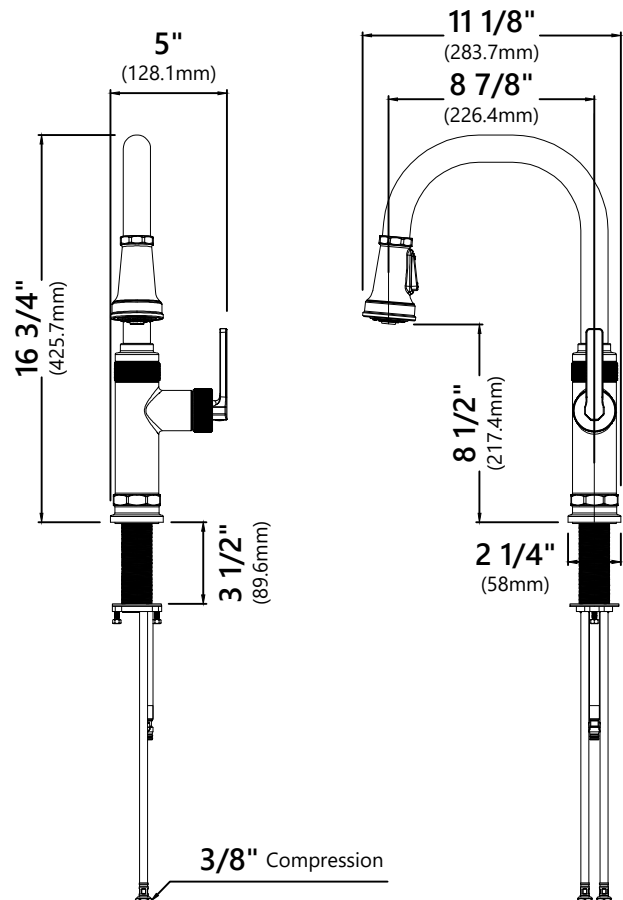

KPF-4102

Single Handle Pull Down Kitchen Faucet

D|S
DIRECT SINKS

Kräus®
SPECIFICATION SHEET

Faucet Dimensions

Overall Height: 16 3/4"
Overall Width: 5"
Spout Height: 8 1/2"
Spout Reach: 8 7/8"

Features

- Pull Down Faucet
- Metal Body & ABS Sprayer
- Lead Free Brass Waterway
- 360° Swivel Spout
- Flow Rate: 1.8 gpm (6.8L/min) @ 60 psi
- Dual Function Sprayhead - Spray/Stream
- 35mm Ceramic Cartridge
- Integrated Nylon Waterlines
- Dome Shaped Screen Washer
- Swivel Sprayer Connector
- Quick Weight
- Quick Connect Sprayer Hose
- 16 7/8" Hose Length
- Connections 3/8" Compression
- Max Deck Thickness: 3 1/2"
- TPI of aerator in the Sprayer - 13/16-28UN-2A

Accessories Included

- Hex Wrench
- Weight

Available Finishes

- Chrome
- Matte Black
- Spot Free Stainless Steel
- Spot Free Black Stainless
- Spot Free Antique Champagne Bronze

CODES/STANDARDS:

Product Certification

cUPC (ASME A112.18.1/CSA B125.1)
NSF/ANSI Standard 61 and 372 certified by IAPMO
AB1953, MASS, CEC, DOE, ADA

NOTE: Some Kitchen Faucets that do not have a pull out or pull down sprayer may be connected to a portable dishwasher. Pull out and pull down faucets should never be connected to portable dishwashers because potential pressure fluctuations during washing cycles cause hose ruptures or leaks.

Warranty

Kraus Limited Lifetime Warranty
see website for details www.kraususa.com

Kraus USA Customer Service

1.800.775.0703 | customerservice@kraususa.com

REV. September 16, 2021