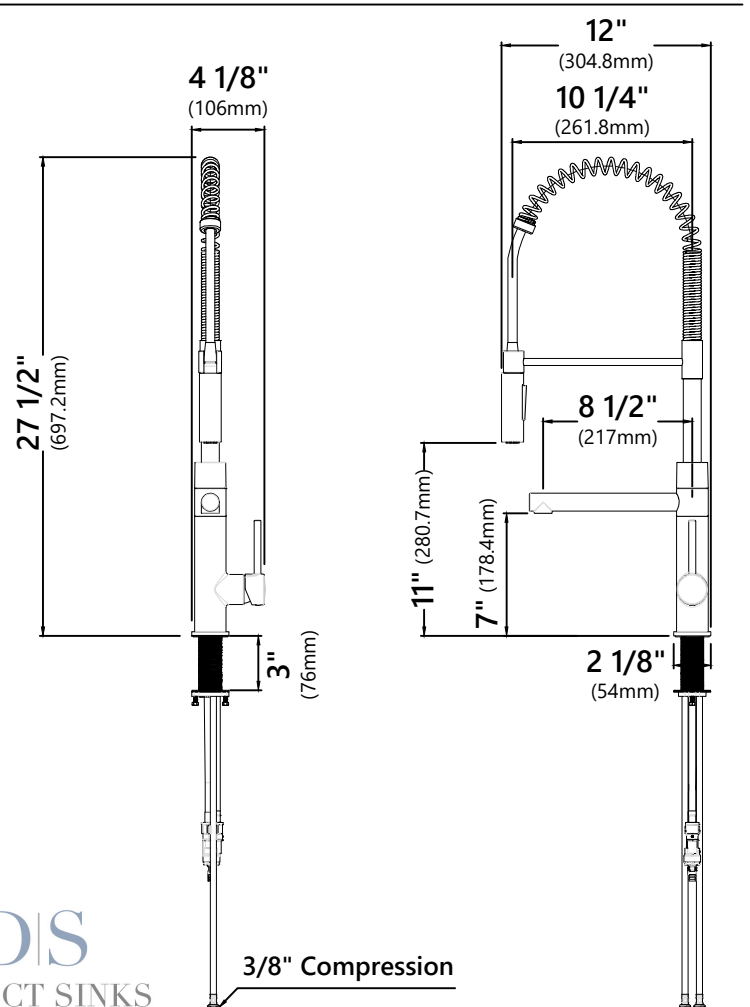

Features

- Commercial Style Pull Down Faucet
- Metal Construction
- Lead Free Braided Nylon Waterway
- 360° Swivel Spout
- Flow Rate: 1.8 gpm (6.8L/min) @ 60 psi
- Pot Filler
- Adjustable Aerator
- 35mm Ceramic Cartridge
- 30" Integrated Nylon Waterlines
- Dome Shaped Screen Washer
- Quick Weight
- Quick Connect Sprayer Hose
- Swivel Sprayer Connector
- 16" Hose Length
- Connections 3/8" Compression
- Max Deck Thickness: 3"
- TPI of aerator in the Sprayer - M21.5*1

Accessories Included

- Hex Wrench
- Aerator Key

Available Finishes

- Brushed Brass
- Matte Black
- Matte Black/Spot Free Black Stainless
- Spot Free Stainless Steel
- Spot Free Stainless Steel/Matte Black
- Spot Free Antique Champagne Bronze
- Spot Free Antique Champagne Bronze/Matte Black

CODES/STANDARDS:

Product Certification

cUPC (ASME A112.18.1/CSA B125.1)
NSF/ANSI Standard 61 and 372 certified by IAPMO
AB1953, MASS, DOE, CEC, ADA

NOTE: Some Kitchen Faucets that do not have a pull out or pull down sprayer may be connected to a portable dishwasher. Pull out and pull down faucets should never be connected to portable dishwashers because potential pressure fluctuations during washing cycles cause hose ruptures or leaks.

Warranty

Kraus Limited Lifetime Warranty
see website for details www.kraususa.com

Kraus USA Customer Service

1.800.775.0703 | customerservice@kraususa.com

DS
DIRECT SINKS

3/8" Compression