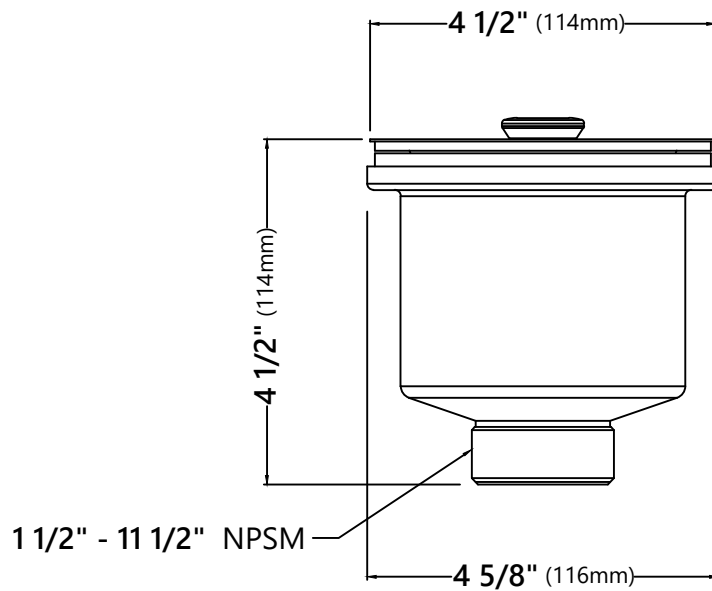

KBG-104-33-1

Stainless Steel Kitchen Sink Bottom Grid

Grid Dimensions

Overall Dimensions: 16 1/2" x 16 1/2" x 1 3/8"

Features

- Commercial grade stainless steel construction
- For Use with the KHU104-33 kitchen sink
- Protects bottom of sink from daily wear and tear
- Rubber feet provide additional protection

Warranty

Kraus One Year Limited Warranty

see website for details www.kraususa.com

BST-1

Stainless Steel Basket Strainer

Basket Strainer Dimensions

Overall Dimensions: 4 1/2" x 4 1/2"

Features

- Premium Stainless Steel Construction
- Fits Standard 3 1/2" or 4" Drain Openings
- Removable Basket Prevents Debris from Clogging Drain Pipe

Warranty

Kraus 1 Year Limited Warranty

see website for details www.kraususa.com

KBG-104-33-2

Stainless Steel Kitchen Sink Bottom Grid

Grid Dimensions

Overall Dimensions: 12 1/2" x 16 1/2" x 1 3/8"

Features

- Commercial grade stainless steel construction
- For Use with the KHU104-33 kitchen sink
- Protects bottom of sink from daily wear and tear
- Rubber feet provide additional protection