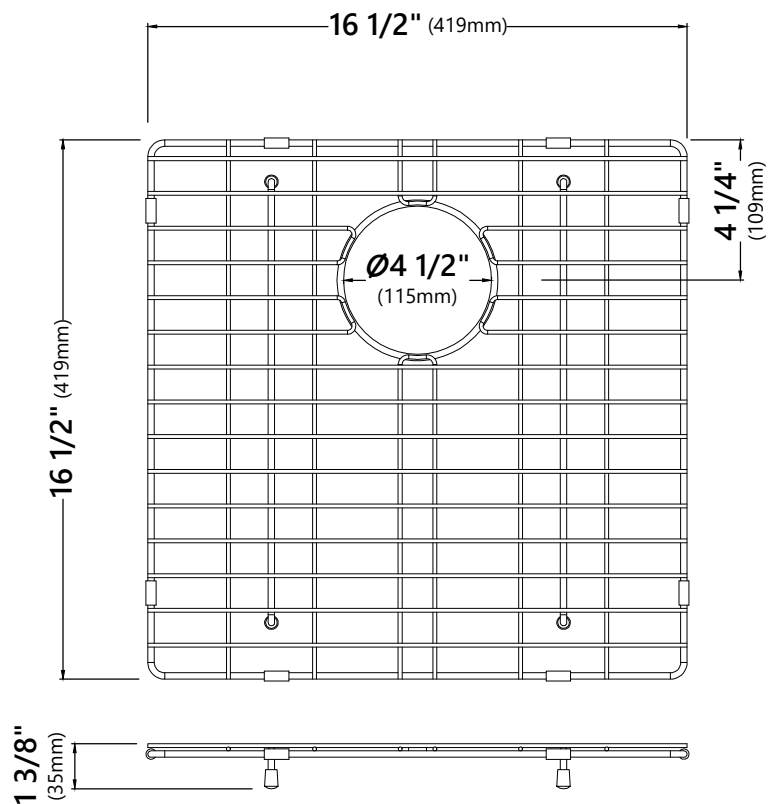

KBG-104-33-1

Stainless Steel Kitchen Sink Bottom Grid

Grid Dimensions

Overall Dimensions: 16 1/2" x 16 1/2" x 1 3/8"

Features

- Commercial grade stainless steel construction
- For Use with the KHU104-33 kitchen sink
- Protects bottom of sink from daily wear and tear
- Rubber feet provide additional protection

Warranty

Kraus One Year Limited Warranty

see website for details www.kraususa.com

BST-1

Stainless Steel Basket Strainer

Basket Strainer Dimensions

Overall Dimensions: 4 1/2" x 4 1/2"

Features

KBG-104-33-2

Stainless Steel Kitchen Sink Bottom Grid

Grid Dimensions

Overall Dimensions: 12 1/2" x 16 1/2" x 1 3/8"

Features

- Commercial grade stainless steel construction
- For Use with the KHU104-33 kitchen sink
- Protects bottom of sink from daily wear and tear
- Rubber feet provide additional protection