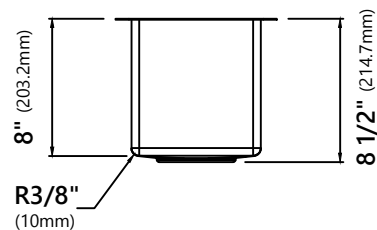

KHU101-10

10 Inch Undermount Single Bowl
Stainless Steel Kitchen Sink

Kräus®

SPECIFICATION SHEET

Sink Dimensions

Overall Dimensions: 9 1/2" x 18"

Bowl Dimensions: 7 1/2" x 16"

Sink Depth: 8"

Features

- 16 Gauge Stainless Steel Construction
- Undermount Single Bowl Sink
- Required Minimum Cabinet Size: 12" Left to Right, 21" Front to Back
- Rear Center-Set Drain
- 3 1/2" Drain Opening
- NoiseDefend Undercoating and Sound Dampening Pads

Accessories Included

- Strainer ST-1
- Drain Cap STC-2
- Towel
- Cut-Out Template
- Mounting Hardware

CODES/STANDARDS:

Product Certification

cUPC (ASME A112.19.3/CSA B45.4)

Warranty

Kraus Limited Lifetime Warranty

see website for details www.kraususa.com