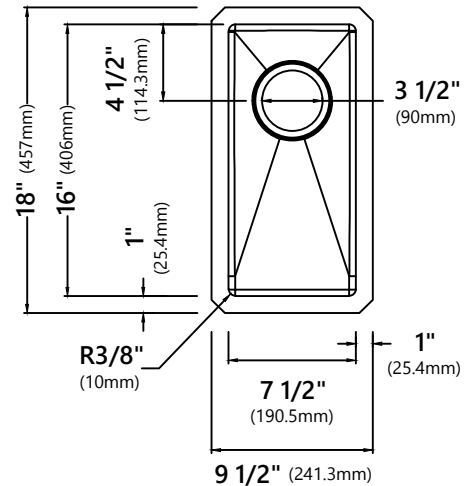

KHU101-10

10 Inch Undermount Single Bowl
Stainless Steel Kitchen Sink

Kräus®

SPECIFICATION SHEET

Sink Dimensions

Overall Dimensions: 9 1/2" x 18"

Bowl Dimensions: 7 1/2" x 16"

Sink Depth: 8"

Features

- 16 Gauge Stainless Steel Construction
- Undermount Single Bowl Sink
- Required Minimum Cabinet Size: 12" Left to Right, 21" Front to Back
- Rear Center-Set Drain
- 3 1/2" Drain Opening
- NoiseDefend Undercoating and Sound Dampening Pads

Accessories Included

- Strainer ST-1
- Drain Cap STC-2
- Towel
- Cut-Out Template
- Mounting Hardware

CODES/STANDARDS:

Product Certification

cUPC (ASME A112.19.3/CSA B45.4)

Warranty

Kraus Limited Lifetime Warranty

see website for details www.kraususa.com