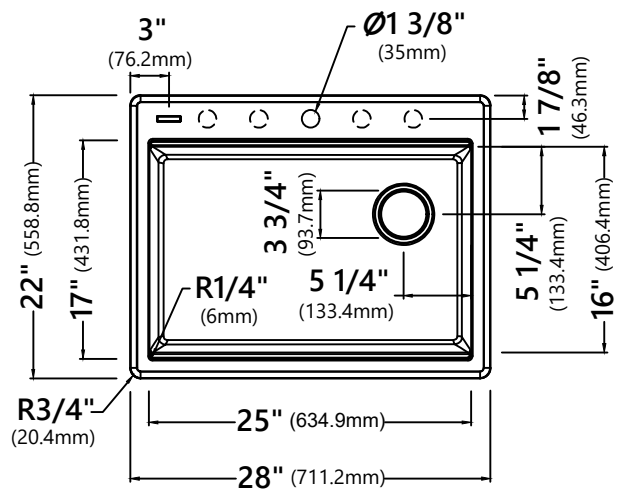

KGTW12-28

28 Inch Workstation Single Bowl
Granite Top Mount Kitchen Sink

Kräus®

SPECIFICATION SHEET

Sink Dimensions

Overall Dimensions: 28" x 22"

Bowl Dimensions: 25" x 16"

Sink Depth: 9 5/8"

Features

- Granite Composite Construction
- Top Mount Single Bowl Sink
- Required Minimum Cabinet Size: 30" Left to Right, 24" Front to Back
- Rear Off-Set Drain
- 3 1/2" Drain Opening

Accessories Included

- Sink Strainer ST-4
- Cutting Board KCB-WS103AC

Available Finishes

- Metallic Black
- Metallic Grey
- Metallic Brown
- White

CODES/STANDARDS:

Product Certification

cUPC

NOTE: 1 3/8" (35mm) diameter faucet holes are pre-scored. The installer can knock out up to 5 faucet holes.