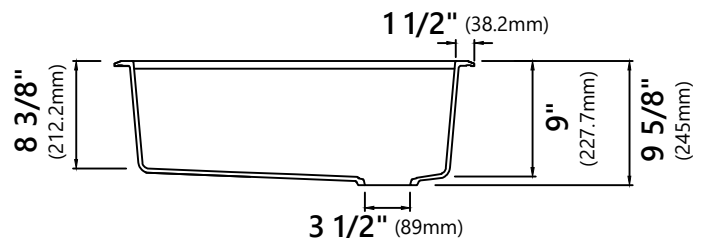

KGTW12-28

28 Inch Workstation Single Bowl
Granite Top Mount Kitchen Sink

Kräus®

SPECIFICATION SHEET

Sink Dimensions

Overall Dimensions: 28" x 22"

Bowl Dimensions: 25" x 16"

Sink Depth: 9 5/8"

Features

- Granite Composite Construction
- Top Mount Single Bowl Sink
- Required Minimum Cabinet Size: 30" Left to Right, 24" Front to Back
- Rear Off-Set Drain
- 3 1/2" Drain Opening

Accessories Included

- Sink Strainer ST-4
- Cutting Board KCB-WS103AC

Available Finishes

- Metallic Black
- Metallic Grey
- Metallic Brown
- White

CODES/STANDARDS:

Product Certification

cUPC

NOTE: 1 3/8" (35mm) diameter faucet holes are pre-scored. The installer can knock out up to 5 faucet holes.