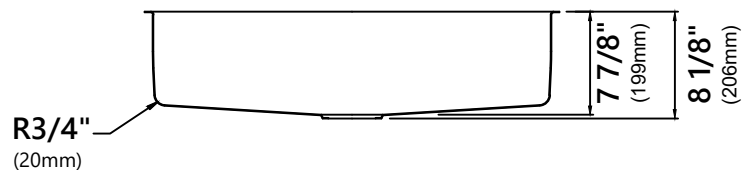

KE1US32

32 Inch Undermount Single Bowl
Porcelain Enameled Steel Kitchen Sink

Kräus®

SPECIFICATION SHEET

Sink Dimensions

Overall Dimensions: 31 1/2" x 19"

Bowl Dimensions: 30" x 17 3/4"

Bowl Depth: 7 7/8"

Features

- Porcelain Enameled Steel
- Undermount Single Bowl Sink
- Required Minimum Cabinet Size: 36" Left to Right, 24" Front to Back
- Mounting Hardware and Cut-out Template Included
- 3 1/2" Drain Opening

Optional Accessories

- Kitchen Sink Strainers ST-1, BST-1, PST1 and ST-4
- Bottom Grid BG3017

Available Colors

- Glossy White
- Glossy Black

CODES/STANDARDS:

cUPC (ASME A112.19.3/CSA B45.4)

Warranty

Kraus Limited Lifetime Warranty

see website for details www.kraususa.com

D|S
DIRECT SINKS