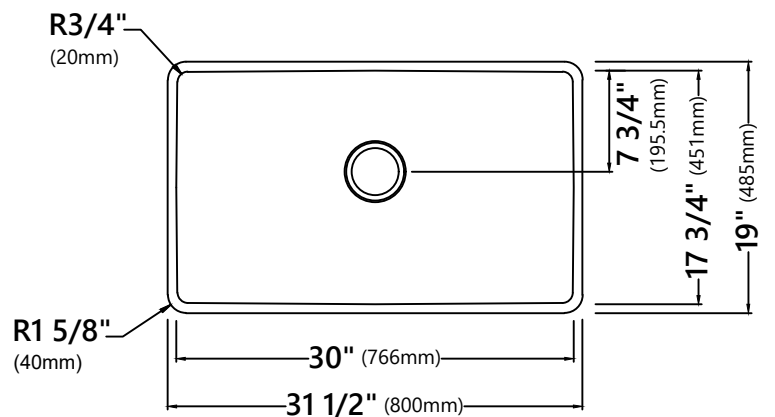

KE1US32

32 Inch Undermount Single Bowl
Porcelain Enameled Steel Kitchen Sink

Kräus®

SPECIFICATION SHEET

Sink Dimensions

Overall Dimensions: 31 1/2" x 19"

Bowl Dimensions: 30" x 17 3/4"

Bowl Depth: 7 7/8"

Features

- Porcelain Enameled Steel
- Undermount Single Bowl Sink
- Required Minimum Cabinet Size: 36" Left to Right, 24" Front to Back
- Mounting Hardware and Cut-out Template Included
- 3 1/2" Drain Opening

Optional Accessories

- Kitchen Sink Strainers ST-1, BST-1, PST1 and ST-4
- Bottom Grid BG3017

Available Colors

- Glossy White
- Glossy Black

CODES/STANDARDS:

cUPC (ASME A112.19.3/CSA B45.4)

Warranty

Kraus Limited Lifetime Warranty

see website for details www.kraususa.com

D|S
DIRECT SINKS