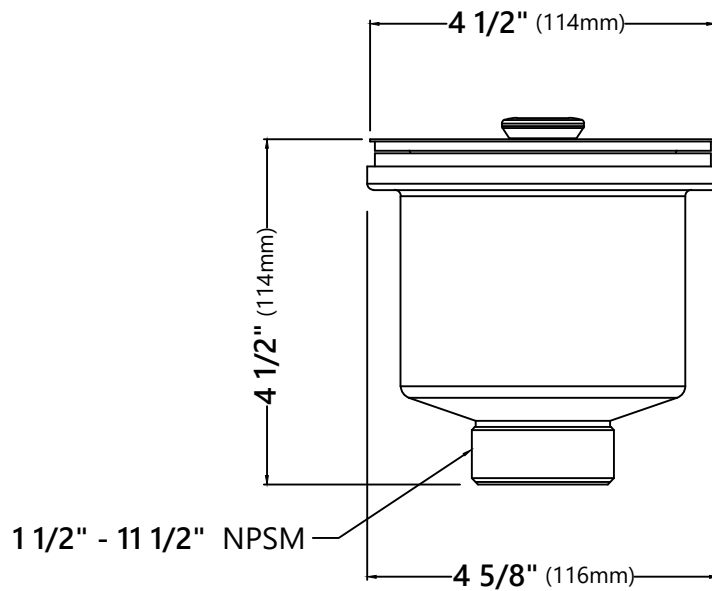

BST-1

Stainless Steel Basket Strainer

Basket Strainer Dimensions

Overall Dimensions: 4 1/2" x 4 1/2"

Features

- Premium Stainless Steel Construction
- Fits Standard 3 1/2" or 4" Drain Openings
- Removable Basket Prevents Debris from Clogging Drain Pipe

Warranty

Kraus 1 Year Limited Warranty

see website for details www.kraususa.com

KBG-14

Stainless Steel Kitchen Sink Bottom Grid

Grid Dimensions

Overall Dimensions: 27 1/2" x 14" x 1 1/4"

Features