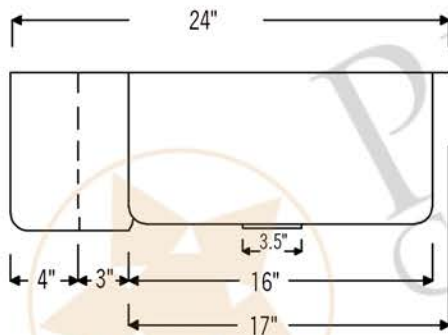

PREMIER
COPPER PRODUCTS

MODEL NUMBER: KASRDB33249

- Description: 33" Hammered Copper Kitchen Rounded Apron Single Basin Sink
- Outer Dimension: 33" x 24" x 9"
- Inner Dimension: 31" x 21" x 9"
- Rim: Left, Right & Back - 1" / Apron Front - 2"
- Drain Opening: 3.5"
- Finish: Oil Rubbed Bronze

CODE/STANDARD COMPLIANCE

* IAPMO/cUPC LISTED

* ORB: Oil Rubbed Bronze

THIS PRODUCT IS HAND CRAFTED, SMALL VARIANCES IN COLOR AND SIZE MAY OCCUR.
DO NOT MAKE ANY INSTALLATION CUTS UNTIL YOU RECEIVE YOUR ITEM(S).