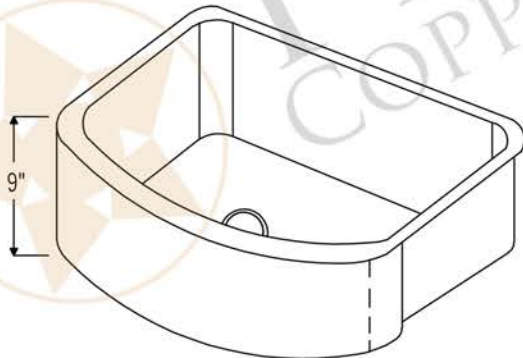

PREMIER
COPPER PRODUCTS

MODEL NUMBER: KASRDB33249

- Description: 33" Hammered Copper Kitchen Rounded Apron Single Basin Sink
- Outer Dimension: 33" x 24" x 9"
- Inner Dimension: 31" x 21" x 9"
- Rim: Left, Right & Back - 1" / Apron Front - 2"
- Drain Opening: 3.5"
- Finish: Oil Rubbed Bronze

CODE/STANDARD COMPLIANCE

* IAPMO/cUPC LISTED

* ORB: Oil Rubbed Bronze

THIS PRODUCT IS HAND CRAFTED, SMALL VARIANCES IN COLOR AND SIZE MAY OCCUR.
DO NOT MAKE ANY INSTALLATION CUTS UNTIL YOU RECEIVE YOUR ITEM(S).