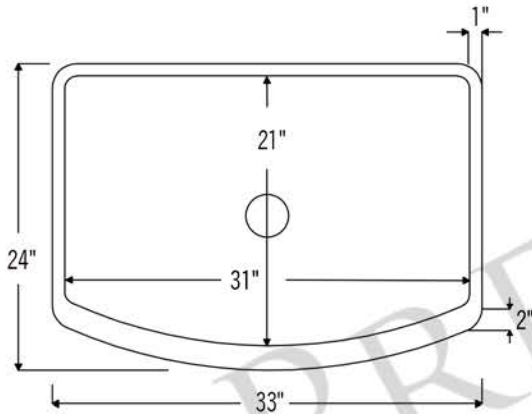

PREMIER
COPPER PRODUCTS

MODEL NUMBER: KASRDB33249

- * Description: 33" Hammered Copper Kitchen Rounded Apron Single Basin Sink
- * Outer Dimension: 33" x 24" x 9"
- * Inner Dimension: 31" x 21" x 9"
- * Rim: Left, Right & Back - 1" / Apron Front - 2"
- * Drain Opening: 3.5"
- * Finish: Oil Rubbed Bronze

CODE/STANDARD COMPLIANCE

* IAPMO/cUPC LISTED

* ORB: Oil Rubbed Bronze

THIS PRODUCT IS HAND CRAFTED, SMALL VARIANCES IN COLOR AND SIZE MAY OCCUR.
DO NOT MAKE ANY INSTALLATION CUTS UNTIL YOU RECEIVE YOUR ITEM(S).