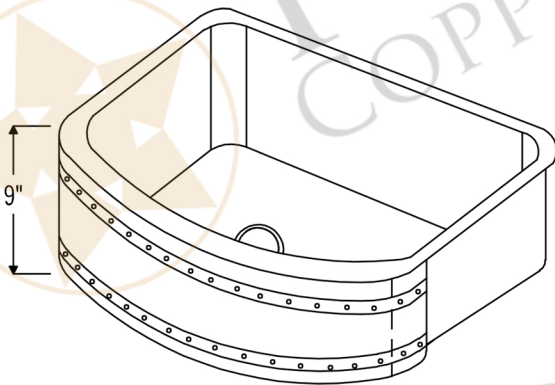

PREMIER  
COPPER PRODUCTS

MODEL NUMBER: KASRDB33249BS

- \* Description: 33" Hammered Copper Kitchen Rounded Apron Single Basin Sink with Barrel Strap Design
- \* Outer Dimension: 33" x 24" x 9"
- \* Inner Dimension: 31" x 21" x 9"
- \* Rim: Left, Right & Back - 1" / Apron Front - 2"
- \* Drain Opening: 3.5"
- \* Finish: Oil Rubbed Bronze

THIS PRODUCT IS HAND CRAFTED, SMALL VARIANCES IN COLOR AND SIZE MAY OCCUR.  
DO NOT MAKE ANY INSTALLATION CUTS UNTIL YOU RECEIVE YOUR ITEM(S).