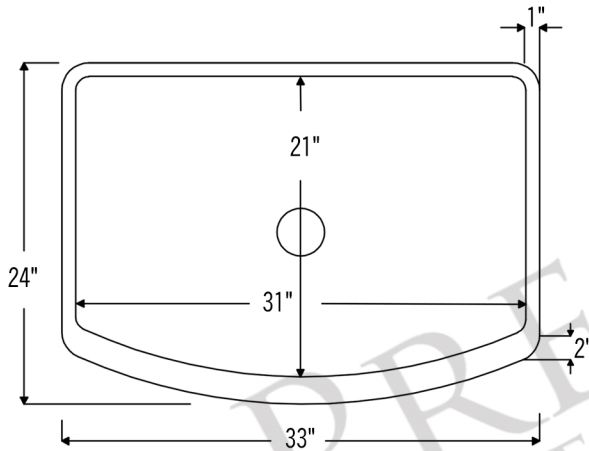

PREMIER  
COPPER PRODUCTS

MODEL NUMBER: KASRDB33249BS

- \* Description: 33" Hammered Copper Kitchen Rounded Apron Single Basin Sink with Barrel Strap Design
- \* Outer Dimension: 33" x 24" x 9"
- \* Inner Dimension: 31" x 21" x 9"
- \* Rim: Left, Right & Back - 1" / Apron Front - 2"
- \* Drain Opening: 3.5"
- \* Finish: Oil Rubbed Bronze

THIS PRODUCT IS HAND CRAFTED, SMALL VARIANCES IN COLOR AND SIZE MAY OCCUR.  
DO NOT MAKE ANY INSTALLATION CUTS UNTIL YOU RECEIVE YOUR ITEM(S).