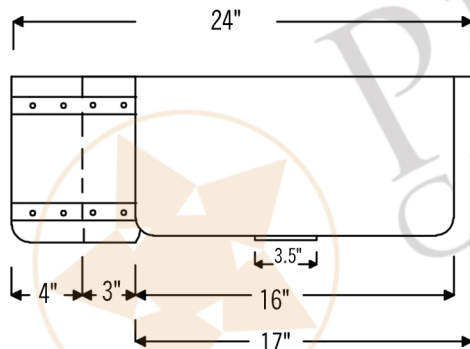

PREMIER  
COPPER PRODUCTS

MODEL NUMBER: KASRDB33249BS

- \* Description: 33" Hammered Copper Kitchen Rounded Apron Single Basin Sink with Barrel Strap Design
- \* Outer Dimension: 33" x 24" x 9"
- \* Inner Dimension: 31" x 21" x 9"
- \* Rim: Left, Right & Back - 1" / Apron Front - 2"
- \* Drain Opening: 3.5"
- \* Finish: Oil Rubbed Bronze