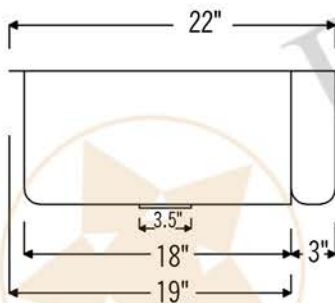

PREMIER
COPPER PRODUCTS

MODEL NUMBER: KASDB33229S

- Description: 33" Hammered Copper Kitchen Apron Single Basin Sink
- Outer Dimension: 33" x 22" x 9"
- Inner Dimension: 31" x 19" x 9"
- Rim: Back, Left, Right - 1" / Front - 2"
- Drain Opening: 3.5"
- Finish: Oil Rubbed Bronze
- Design: Scroll

CODE/STANDARD COMPLIANCE

* IAPMO/cUPC LISTED

* ORB: Oil Rubbed Bronze

THIS PRODUCT IS HAND CRAFTED, SMALL VARIANCES IN COLOR AND SIZE MAY OCCUR.
DO NOT MAKE ANY INSTALLATION CUTS UNTIL YOU RECEIVE YOUR ITEM(S).