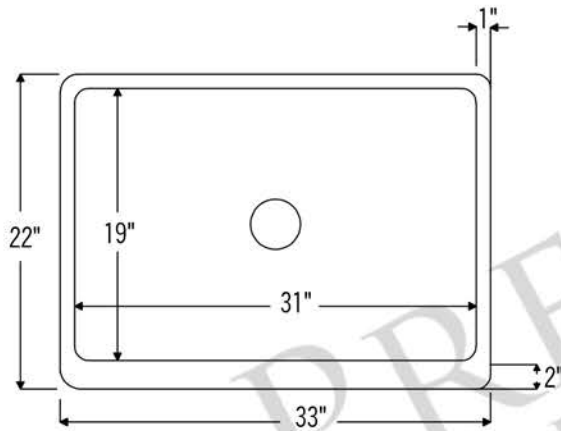

PREMIER
COPPER PRODUCTS

MODEL NUMBER: KASDB33229S

- Description: 33" Hammered Copper Kitchen Apron Single Basin Sink
- Outer Dimension: 33" x 22" x 9"
- Inner Dimension: 31" x 19" x 9"
- Rim: Back, Left, Right - 1" / Front - 2"
- Drain Opening: 3.5"
- Finish: Oil Rubbed Bronze
- Design: Scroll

CODE/STANDARD COMPLIANCE

* IAPMO/cUPC LISTED

* ORB: Oil Rubbed Bronze

THIS PRODUCT IS HAND CRAFTED, SMALL VARIANCES IN COLOR AND SIZE MAY OCCUR.
DO NOT MAKE ANY INSTALLATION CUTS UNTIL YOU RECEIVE YOUR ITEM(S).