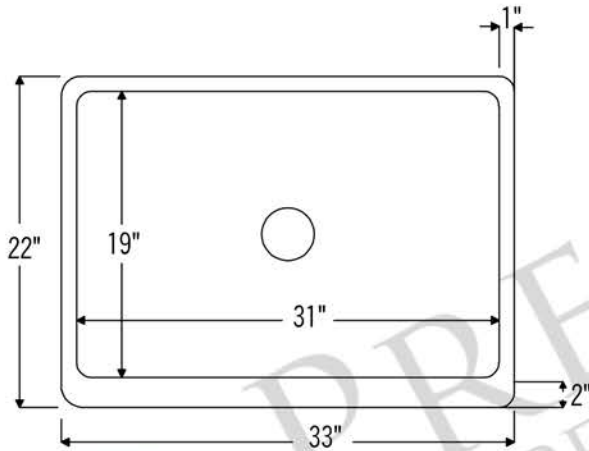

PREMIER
COPPER PRODUCTS

MODEL NUMBER: KASDB33229S-NB

- Description: 33" Hammered Copper Kitchen Apron Single Basin Sink with Scroll Design & Apron Front Nickel Background
- Outer Dimension: 33" x 22" x 9"
- Inner Dimension: 31" x 19" x 9"
- Rim: Back, Left, Right - 1" / Front - 2"
- Drain Opening: 3.5"
- Finish: Oil Rubbed Bronze and Nickel
- Design: Scroll

CODE/STANDARD COMPLIANCE

* IAPMO/cUPC LISTED

* ORB: Oil Rubbed Bronze

THIS PRODUCT IS HAND CRAFTED, SMALL VARIANCES IN COLOR AND SIZE MAY OCCUR.
DO NOT MAKE ANY INSTALLATION CUTS UNTIL YOU RECEIVE YOUR ITEM(S).