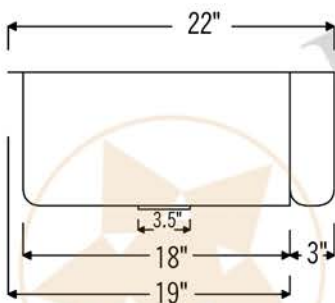

PREMIER
COPPER PRODUCTS

MODEL NUMBER: KASDB33229S-NB

- Description: 33" Hammered Copper Kitchen Apron Single Basin Sink with Scroll Design & Apron Front Nickel Background
- Outer Dimension: 33" x 22" x 9"
- Inner Dimension: 31" x 19" x 9"
- Rim: Back, Left, Right - 1" / Front - 2"
- Drain Opening: 3.5"
- Finish: Oil Rubbed Bronze and Nickel
- Design: Scroll

CODE/STANDARD COMPLIANCE

* IAPMO/cUPC LISTED

* ORB: Oil Rubbed Bronze

THIS PRODUCT IS HAND CRAFTED, SMALL VARIANCES IN COLOR AND SIZE MAY OCCUR.
DO NOT MAKE ANY INSTALLATION CUTS UNTIL YOU RECEIVE YOUR ITEM(S).