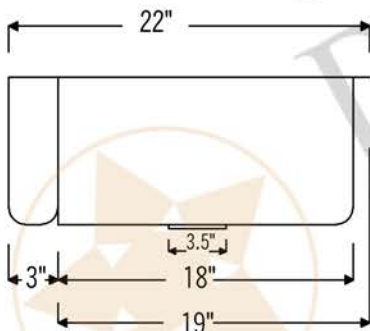

PREMIER
COPPER PRODUCTS

MODEL NUMBER: KASDB33229G

- Description: 33" Hammered Copper Kitchen Apron Single Basin Sink
- Outer Dimension: 33" x 22" x 9"
- Inner Dimension: 31" x 19" x 9"
- Rim: Back, Left, Right - 1" / Front - 2"
- Drain Opening: 3.5"
- Finish: Oil Rubbed Bronze
- Design: Vineyard

CODE/STANDARD COMPLIANCE

* IAPMO/cUPC LISTED

* ORB: Oil Rubbed Bronze

THIS PRODUCT IS HAND CRAFTED, SMALL VARIANCES IN COLOR AND SIZE MAY OCCUR.
DO NOT MAKE ANY INSTALLATION CUTS UNTIL YOU RECEIVE YOUR ITEM(S).