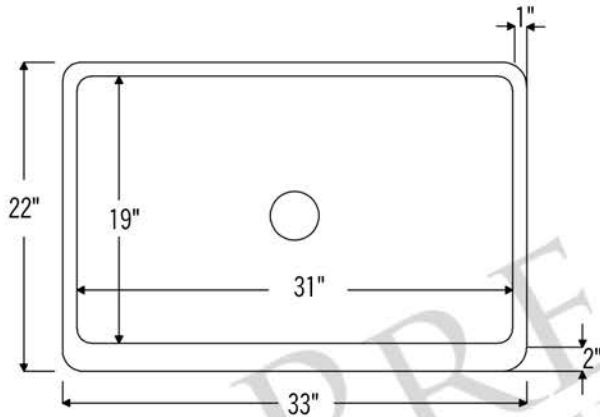

PREMIER
COPPER PRODUCTS

MODEL NUMBER: KASDB33229G

- Description: 33" Hammered Copper Kitchen Apron Single Basin Sink
- Outer Dimension: 33" x 22" x 9"
- Inner Dimension: 31" x 19" x 9"
- Rim: Back, Left, Right - 1" / Front - 2"
- Drain Opening: 3.5"
- Finish: Oil Rubbed Bronze
- Design: Vineyard

CODE/STANDARD COMPLIANCE

* IAPMO/cUPC LISTED

* ORB: Oil Rubbed Bronze

THIS PRODUCT IS HAND CRAFTED, SMALL VARIANCES IN COLOR AND SIZE MAY OCCUR.
DO NOT MAKE ANY INSTALLATION CUTS UNTIL YOU RECEIVE YOUR ITEM(S).