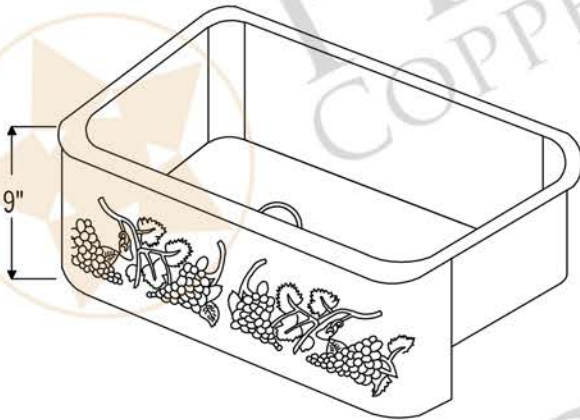

PREMIER
COPPER PRODUCTS

MODEL NUMBER: KASDB33229G

- Description: 33" Hammered Copper Kitchen Apron Single Basin Sink
- Outer Dimension: 33" x 22" x 9"
- Inner Dimension: 31" x 19" x 9"
- Rim: Back, Left, Right - 1" / Front - 2"
- Drain Opening: 3.5"
- Finish: Oil Rubbed Bronze
- Design: Vineyard

CODE/STANDARD COMPLIANCE

* IAPMO/cUPC LISTED

* ORB: Oil Rubbed Bronze

THIS PRODUCT IS HAND CRAFTED, SMALL VARIANCES IN COLOR AND SIZE MAY OCCUR.
DO NOT MAKE ANY INSTALLATION CUTS UNTIL YOU RECEIVE YOUR ITEM(S).