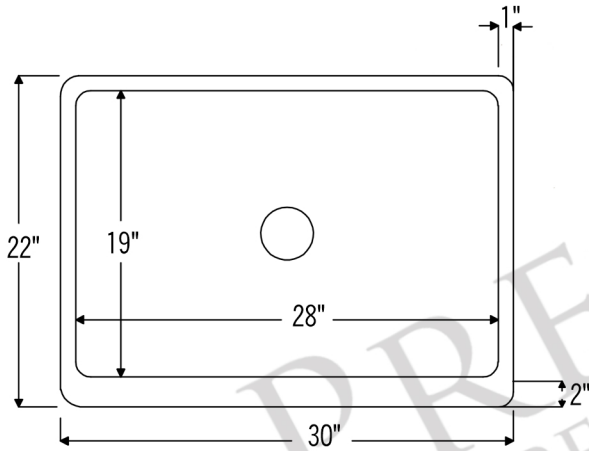

PREMIER
COPPER PRODUCTS

MODEL NUMBER: KASDB30229S

- * Description: 30" Hammered Copper Kitchen Apron Single Basin Sink
- * Outer Dimension: 30" x 22" x 9"
- * Inner Dimension: 28" x 19" x 9"
- * Rim: Back, Left, Right - 1" / Front - 2"
- * Drain Opening: 3.5"
- * Finish: Oil Rubbed Bronze
- * Design: Scroll

CODE/STANDARD COMPLIANCE

* IAPMO/cUPC LISTED

THIS PRODUCT IS HAND CRAFTED, SMALL VARIANCES IN COLOR AND SIZE MAY OCCUR.
DO NOT MAKE ANY INSTALLATION CUTS UNTIL YOU RECEIVE YOUR ITEM(S).