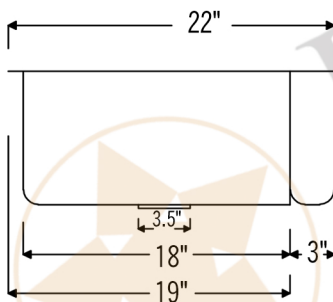

PREMIER
COPPER PRODUCTS

MODEL NUMBER: KASDB30229S

- Description: 30" Hammered Copper Kitchen Apron Single Basin Sink
- Outer Dimension: 30" x 22" x 9"
- Inner Dimension: 28" x 19" x 9"
- Rim: Back, Left, Right - 1" / Front - 2"
- Drain Opening: 3.5"
- Finish: Oil Rubbed Bronze
- Design: Scroll

CODE/STANDARD COMPLIANCE

* IAPMO/cUPC LISTED

THIS PRODUCT IS HAND CRAFTED, SMALL VARIANCES IN COLOR AND SIZE MAY OCCUR.
DO NOT MAKE ANY INSTALLATION CUTS UNTIL YOU RECEIVE YOUR ITEM(S).