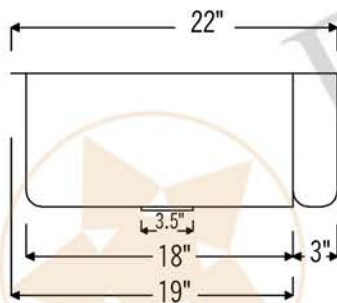

PREMIER
COPPER PRODUCTS

MODEL NUMBER: KASDB30229BS

- Description: 30" Hammered Copper Kitchen Apron Single Basin Sink
- Outer Dimension: 30" x 22" x 9"
- Inner Dimension: 28" x 19" x 9"
- Rim: Back, Left, Right - 1" / Front - 2"
- Drain Opening: 3.5"
- Finish: Oil Rubbed Bronze
- Design: Barrel Strap

CODE/STANDARD COMPLIANCE

* IAPMO/cUPC LISTED

* ORB: Oil Rubbed Bronze

THIS PRODUCT IS HAND CRAFTED, SMALL VARIANCES IN COLOR AND SIZE MAY OCCUR.
DO NOT MAKE ANY INSTALLATION CUTS UNTIL YOU RECEIVE YOUR ITEM(S).