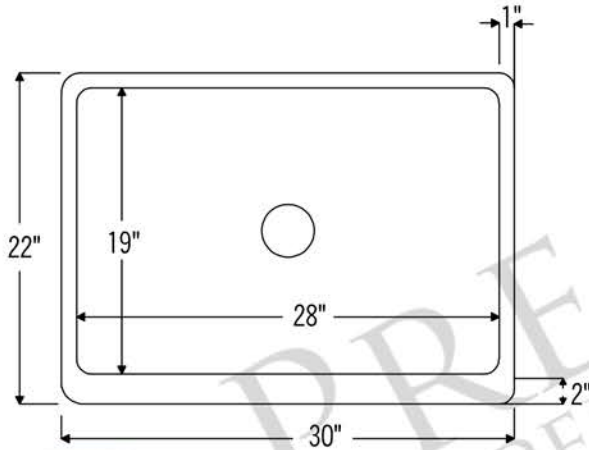

PREMIER
COPPER PRODUCTS

MODEL NUMBER: KASDB30229BS

- Description: 30" Hammered Copper Kitchen Apron Single Basin Sink
- Outer Dimension: 30" x 22" x 9"
- Inner Dimension: 28" x 19" x 9"
- Rim: Back, Left, Right - 1" / Front - 2"
- Drain Opening: 3.5"
- Finish: Oil Rubbed Bronze
- Design: Barrel Strap

CODE/STANDARD COMPLIANCE

* IAPMO/cUPC LISTED

* ORB: Oil Rubbed Bronze

THIS PRODUCT IS HAND CRAFTED, SMALL VARIANCES IN COLOR AND SIZE MAY OCCUR.
DO NOT MAKE ANY INSTALLATION CUTS UNTIL YOU RECEIVE YOUR ITEM(S).