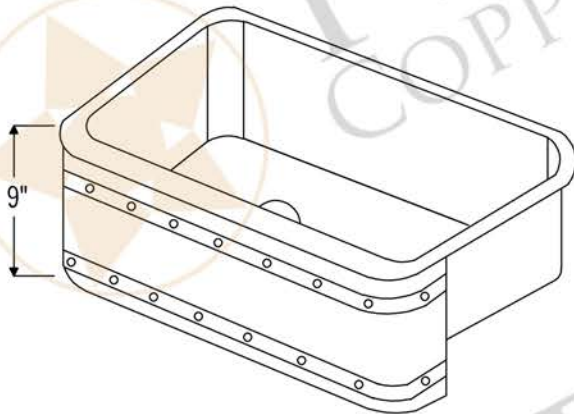

PREMIER
COPPER PRODUCTS

MODEL NUMBER: KASDB30229BS

- Description: 30" Hammered Copper Kitchen Apron Single Basin Sink
- Outer Dimension: 30" x 22" x 9"
- Inner Dimension: 28" x 19" x 9"
- Rim: Back, Left, Right - 1" / Front - 2"
- Drain Opening: 3.5"
- Finish: Oil Rubbed Bronze
- Design: Barrel Strap

CODE/STANDARD COMPLIANCE

* IAPMO/cUPC LISTED

* ORB: Oil Rubbed Bronze

THIS PRODUCT IS HAND CRAFTED, SMALL VARIANCES IN COLOR AND SIZE MAY OCCUR.
DO NOT MAKE ANY INSTALLATION CUTS UNTIL YOU RECEIVE YOUR ITEM(S).