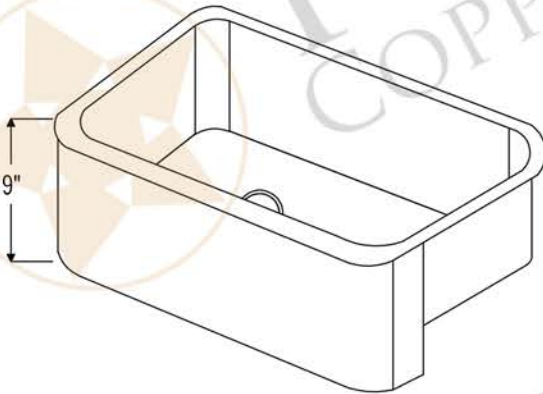

PREMIER
COPPER PRODUCTS

MODEL NUMBER: KASB33229

- Description: 33" Antique Hammered Copper Kitchen Apron Single Basin Sink
- Outer Dimension: 33" x 22" x 9"
- Inner Dimension: 31" x 19" x 9"
- Rim: Back, Left, Right - 1" / Front - 2"
- Drain Opening: 3.5"
- Gauge: 14
- Finish: Antique Copper

CODE/STANDARD COMPLIANCE

* IAPMO/cUPC LISTED

* ORB: Oil Rubbed Bronze

THIS PRODUCT IS HAND CRAFTED, SMALL VARIANCES IN COLOR AND SIZE MAY OCCUR.
DO NOT MAKE ANY INSTALLATION CUTS UNTIL YOU RECEIVE YOUR ITEM(S).