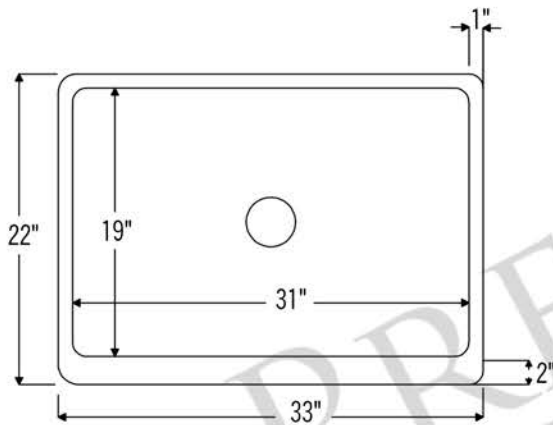

PREMIER
COPPER PRODUCTS

MODEL NUMBER: KASB33229

- * Description: 33" Antique Hammered Copper Kitchen Apron Single Basin Sink
- * Outer Dimension: 33" x 22" x 9"
- * Inner Dimension: 31" x 19" x 9"
- * Rim: Back, Left, Right - 1" / Front - 2"
- * Drain Opening: 3.5"
- * Gauge: 14
- * Finish: Antique Copper

CODE/STANDARD COMPLIANCE

* IAPMO/cUPC LISTED

* ORB: Oil Rubbed Bronze

THIS PRODUCT IS HAND CRAFTED, SMALL VARIANCES IN COLOR AND SIZE MAY OCCUR.
DO NOT MAKE ANY INSTALLATION CUTS UNTIL YOU RECEIVE YOUR ITEM(S).