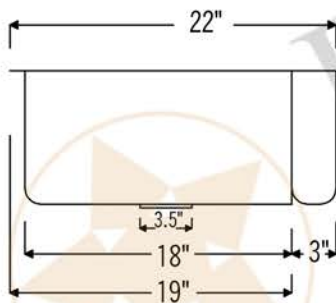

PREMIER
COPPER PRODUCTS

MODEL NUMBER: KASB33229

- Description: 33" Antique Hammered Copper Kitchen Apron Single Basin Sink
- Outer Dimension: 33" x 22" x 9"
- Inner Dimension: 31" x 19" x 9"
- Rim: Back, Left, Right - 1" / Front - 2"
- Drain Opening: 3.5"
- Gauge: 14
- Finish: Antique Copper

CODE/STANDARD COMPLIANCE

* IAPMO/cUPC LISTED

* ORB: Oil Rubbed Bronze

THIS PRODUCT IS HAND CRAFTED, SMALL VARIANCES IN COLOR AND SIZE MAY OCCUR.
DO NOT MAKE ANY INSTALLATION CUTS UNTIL YOU RECEIVE YOUR ITEM(S).