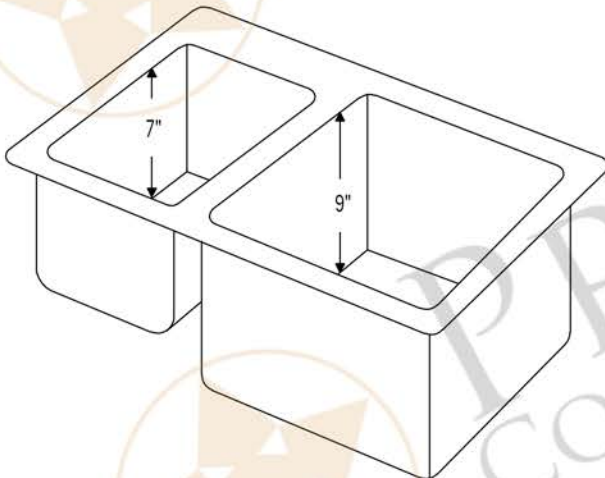

PREMIER
COPPER PRODUCTS

MODEL NUMBER: K40DB33229

- Description: 33" Hammered Copper Kitchen 40/60 Double Basin Sink
- Outer Dimension: 33" x 22" x 9"
- Inner Dimension: L: 11.5" x 16 x 7" / R: 16.5" x 18" x 9"
- Rim: 2"
- Divider: 1" Wide (Optimized)
- Drain Opening: 3.5"
- Finish: Oil Rubbed Bronze

CODE/STANDARD COMPLIANCE

* IAPMO/cUPC LISTED

* ORB: Oil Rubbed Bronze

THIS PRODUCT IS HAND CRAFTED, SMALL VARIANCES IN COLOR AND SIZE MAY OCCUR.
DO NOT MAKE ANY INSTALLATION CUTS UNTIL YOU RECEIVE YOUR ITEM(S).