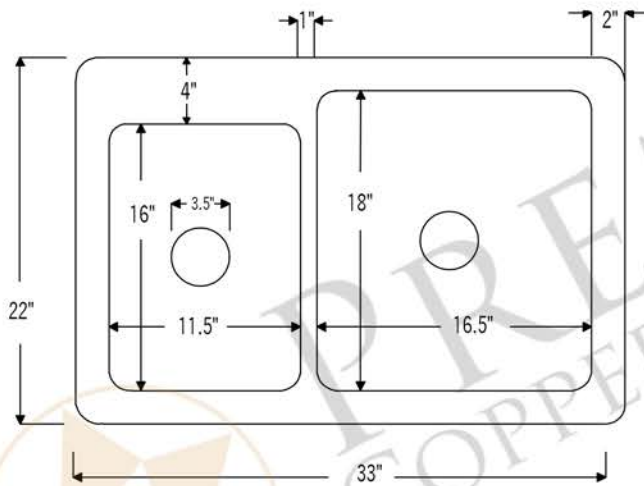

PREMIER
COPPER PRODUCTS

MODEL NUMBER: K40DB33229

- * Description: 33" Hammered Copper Kitchen 40/60 Double Basin Sink
- * Outer Dimension: 33" x 22" x 9"
- * Inner Dimension: L: 11.5" x 16 x 7" / R: 16.5" x 18" x 9"
- * Rim: 2"
- * Divider: 1" Wide (Optimized)
- * Drain Opening: 3.5"
- * Finish: Oil Rubbed Bronze

CODE/STANDARD COMPLIANCE

* IAPMO/cUPC LISTED

* ORB: Oil Rubbed Bronze

THIS PRODUCT IS HAND CRAFTED, SMALL VARIANCES IN COLOR AND SIZE MAY OCCUR.
DO NOT MAKE ANY INSTALLATION CUTS UNTIL YOU RECEIVE YOUR ITEM(S).