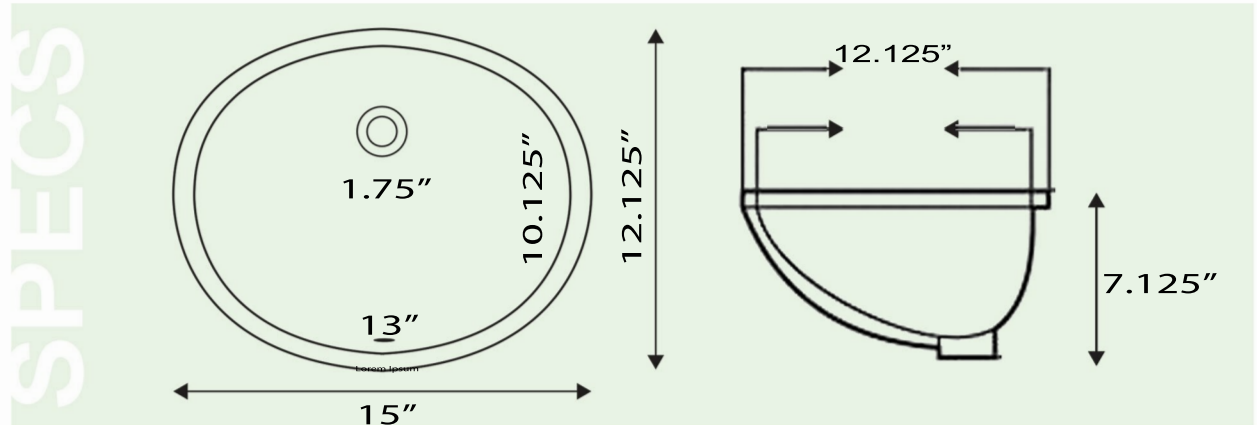

# Great Point Collection

Vitreous China Bath Undermount  
White Oval Sink with Glazed Bottom

# Nantucket

S I N K S

MODEL:

**GB-13X10-W**

www.NantucketSinksUSA.com  
info@nantucketsinksusa.com

OVERALL DIMENSIONS	INTERIOR BOWL	DRAIN OPENING	BOWL DEPTH	OVERFLOW
15" x 12.125"	13" x 10.125"	1.75"	6.125, 7.125"	Yes

## FEATURES:

- Vitreous China undermount with porcelain enamel glaze; easy to clean
- With Overflow - Drain not included
- Limited lifetime manufacturer's warranty
- Fits a 18" cabinet base minimum
- 1.75" Standard drain not included
- Nominal Dimensions - actual may vary by 1/4"
- Template not included - custom template required