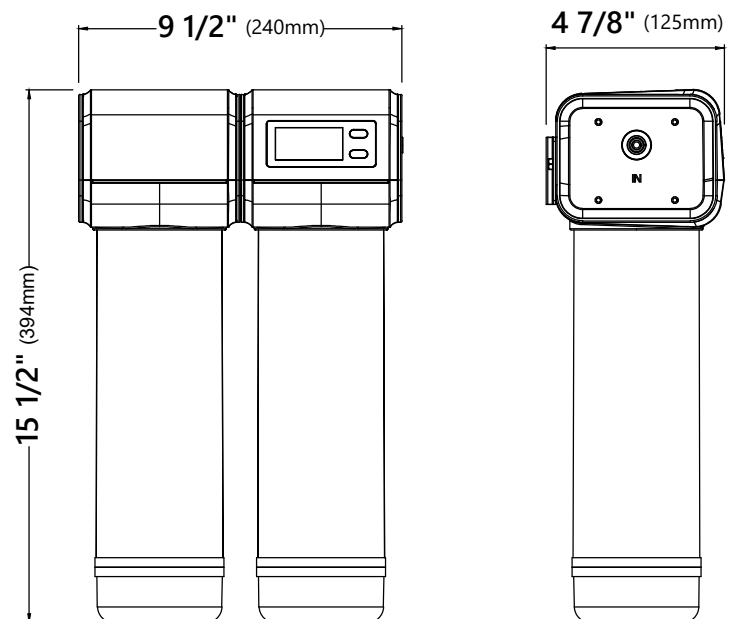

FS-1000 Filtration System

Filtration System Dimensions

Overall Dimensions: 9 1/2" x 4 7/8" x 15 1/2"

Features

- Filters down to 0.5 microns - The lower the microns, the more contaminants are caught and reduced
- Under sink filtration - Doesn't take up valuable counter space
- Includes a Digital Display to indicate the life of your Filters and when it is time to replace
- Flow Rate is based on the Faucet it is paired with

Included

- Tee Adapter
- Manifold
- Compressed Carbon Cartridge
- Polypropylene Cartridge
- Quick Connect Lock Tab
- Mounting Screw & Anchor x 2
- Tubing 1/4" x 8'
- 3 x AAA Batteries

Certifications

Lead Free, Mass, and IOWA, CEC,
Drinking Water - Aesthetic (Filter),
Drinking Water - Compounds (Filter),
Water Treatment - Health (Filter)

Warranty

Kraus One Year Limited Warranty
see website for details www.kraususa.com

D|S
DIRECT SINKS