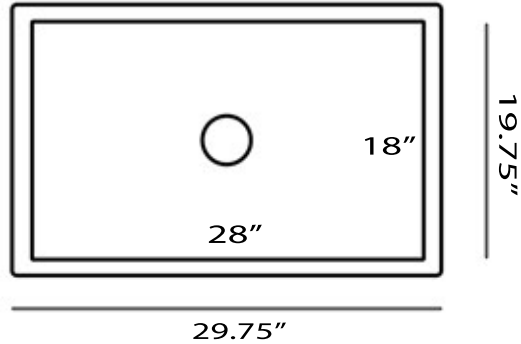

Vineyard Collection
Premium Fireclay Farmhouse Apron Sink

MODEL:
FCFS3020S-GRAPES

TOP VIEW

FRONT VIEW

1/4" Taper from top edge to bottom of sink

Overall Dimensions	Interior Bowl	Apron Height	Bowl Depth	Drain Dimensions
29.75" x 19.75" x 10"	28" x 18" x 9"	10"	9"	3.5" Opening