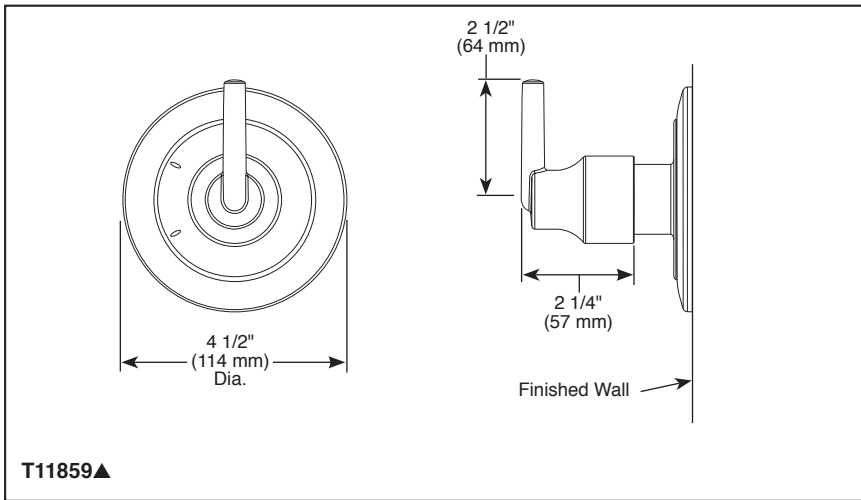

see what Delta can do™

CUSTOM SHOWER DIVERTER

- Trinsic® Collection
- Three Function Diverter Trim (T11859)
- Six Function Diverter Trim (T11959)
- Coordinates With The Delta Trinsic® Styled Bath Suites

Submitted Model No.: _____

Specific Features: _____

STANDARD SPECIFICATIONS

- Three function diverter. 2 individual positions, 1 shared position.
- Six function diverter. 3 individual positions, 3 shared positions.
- Must also order R11000 rough-in.
- Two individual positions, no shared positions, order cartridge RP71717.
- Three individual positions, no shared positions, order cartridge RP71718.
- Installation extension kit order RP75137, adds 1" to maximum installation thickness.

WARRANTY

- Lifetime limited warranty on parts (other than electronic parts and batteries) and finishes: or, for commercial users, for 5 years from date of purchase.
- 5 year limited warranty on electronic parts (other than batteries); or, for commercial users, for 1 year from the date of purchase. No warranty is provided on batteries.

COMPLIES WITH:

- ASME A112.18.1 / CSA B125.1
- ♿ Indicates compliance to ICC/ANSI A117.1

▲ Designate proper finish suffix

Delta reserves the right (1) to make changes in specifications and materials, and (2) to change or discontinue models, both without notice or obligation. Dimensions are for reference only. See current full-line price book or www.deltafaucet.com for finish options and product availability.

DSP-B-T11859 Rev. D

Delta Faucet Company

55 E. 111th Street, Indianapolis, IN 46280
350 South Edgeware Road, St. Thomas, ON N5P 4L1
© 2018 Delta Faucet Company