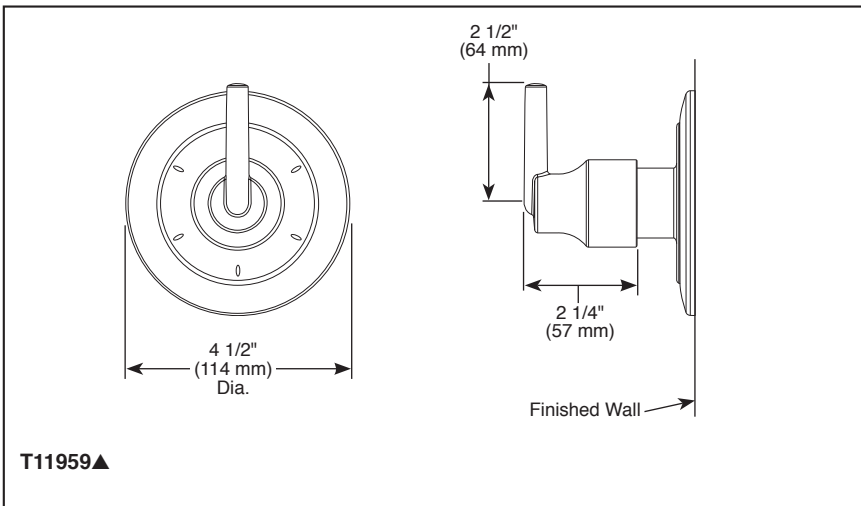

see what Delta can do™

CUSTOM SHOWER DIVERTER

- Trinsic® Collection
- Three Function Diverter Trim (T11859)
- Six Function Diverter Trim (T11959)
- Coordinates With The Delta Trinsic® Styled Bath Suites

Submitted Model No.: _____

Specific Features: _____

T11859▲

STANDARD SPECIFICATIONS

- Three function diverter. 2 individual positions, 1 shared position.
- Six function diverter. 3 individual positions, 3 shared positions.
- Must also order R11000 rough-in.
- Two individual positions, no shared positions, order cartridge RP71717.
- Three individual positions, no shared positions, order cartridge RP71718.
- Installation extension kit order RP75137, adds 1" to maximum installation thickness.

WARRANTY

- Lifetime limited warranty on parts (other than electronic parts and batteries) and finishes: or, for commercial users, for 5 years from date of purchase.
- 5 year limited warranty on electronic parts (other than batteries); or, for commercial users, for 1 year from the date of purchase. No warranty is provided on batteries.

COMPLIES WITH:

- ASME A112.18.1 / CSA B125.1
- ♿ Indicates compliance to ICC/ANSI A117.1

▲ Designate proper finish suffix

Delta reserves the right (1) to make changes in specifications and materials, and (2) to change or discontinue models, both without notice or obligation. Dimensions are for reference only. See current full-line price book or www.deltafaucet.com for finish options and product availability.

DSP-B-T11859 Rev. D

Delta Faucet Company

55 E. 111th Street, Indianapolis, IN 46280
350 South Edgeware Road, St. Thomas, ON N5P 4L1
© 2018 Delta Faucet Company