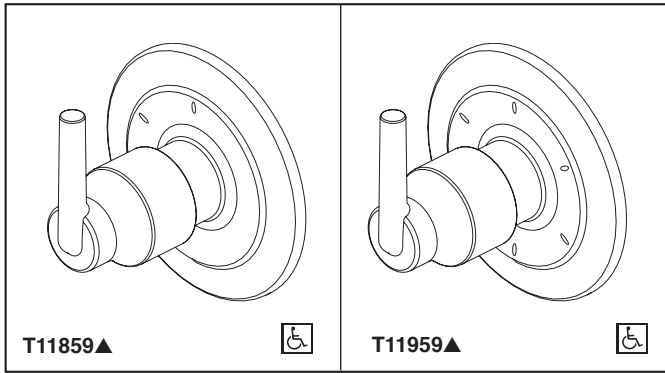

# CUSTOM SHOWER DIVERTER

- Trinsic® Collection
- Three Function Diverter Trim (T11859)
- Six Function Diverter Trim (T11959)
- Coordinates With The Delta Trinsic® Styled Bath Suites

Submitted Model No.: \_\_\_\_\_

## STANDARD SPECIFICATIONS

- Three function diverter. 2 individual positions, 1 shared position.
- Six function diverter. 3 individual positions, 3 shared positions.
- Must also order R11000 rough-in.
- Two individual positions, no shared positions, order cartridge RP71717.
- Three individual positions, no shared positions, order cartridge RP71718.
- Installation extension kit order RP75137, adds 1" to maximum installation thickness.