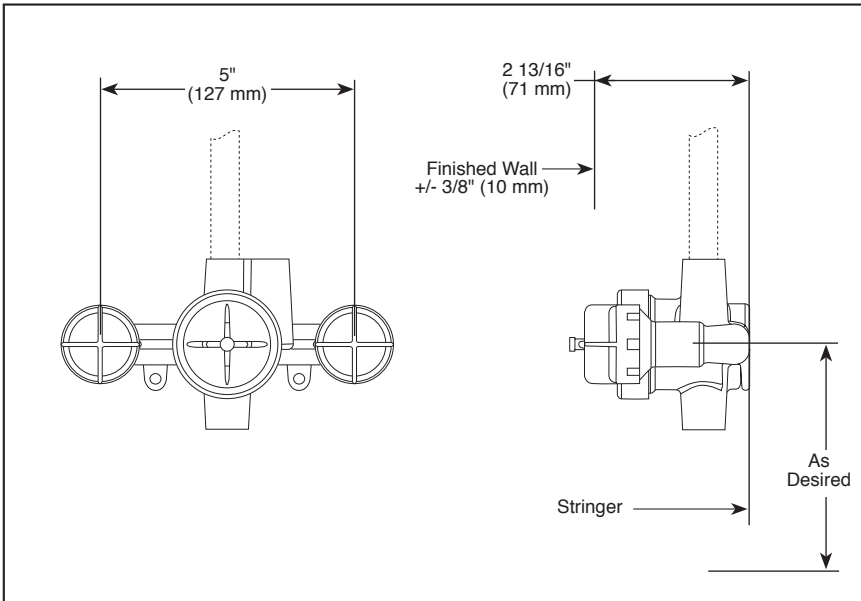

Submitted Model No.: _____

Specific Features: _____

JETTED SHOWER XO[®] ROUGH MODULES

■ Jet Module w/ Extra Outlet Rough Only (R1827-XO)

STANDARD SPECIFICATIONS

- Brass body.
- Back-to-back installation capability.
- Additional outlet option for jetted shower XO[®] series.
- Extra outlet models (XO) include 3 port, six position diverter.
- For use with T1837, T18037-XO, T1817, & T18017-XO diverter trims.