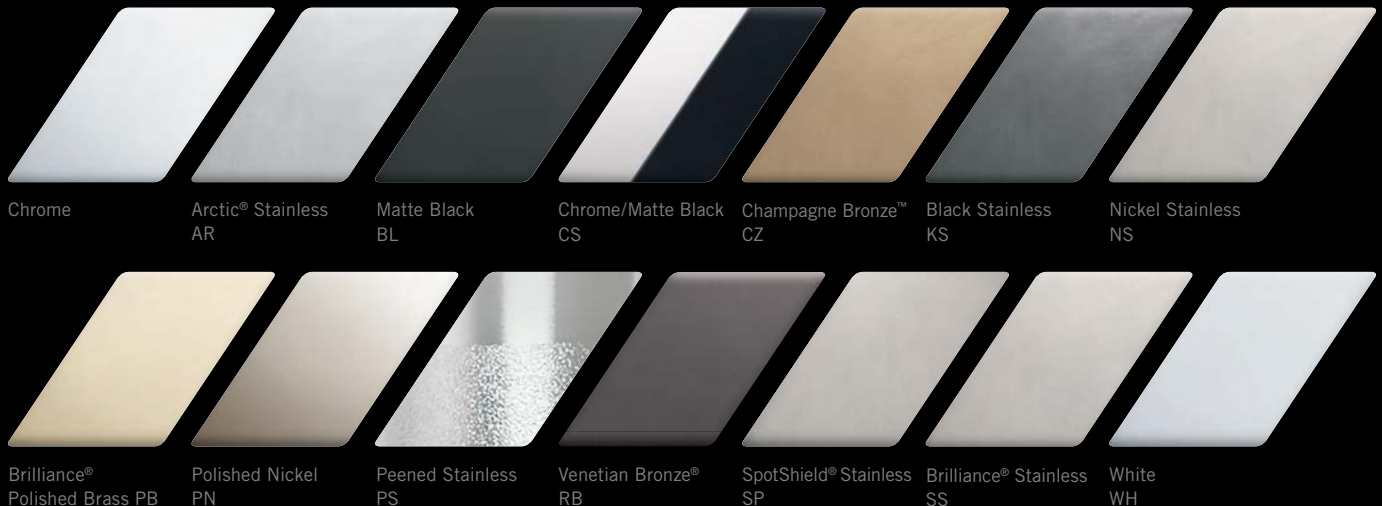

Finishes for your faucets.

Our products are available in a range of finishes, so you can complement any kitchen or bathroom décor with added warmth, texture, depth and color.

Chrome

Arctic® Stainless
AR

Matte Black
BL