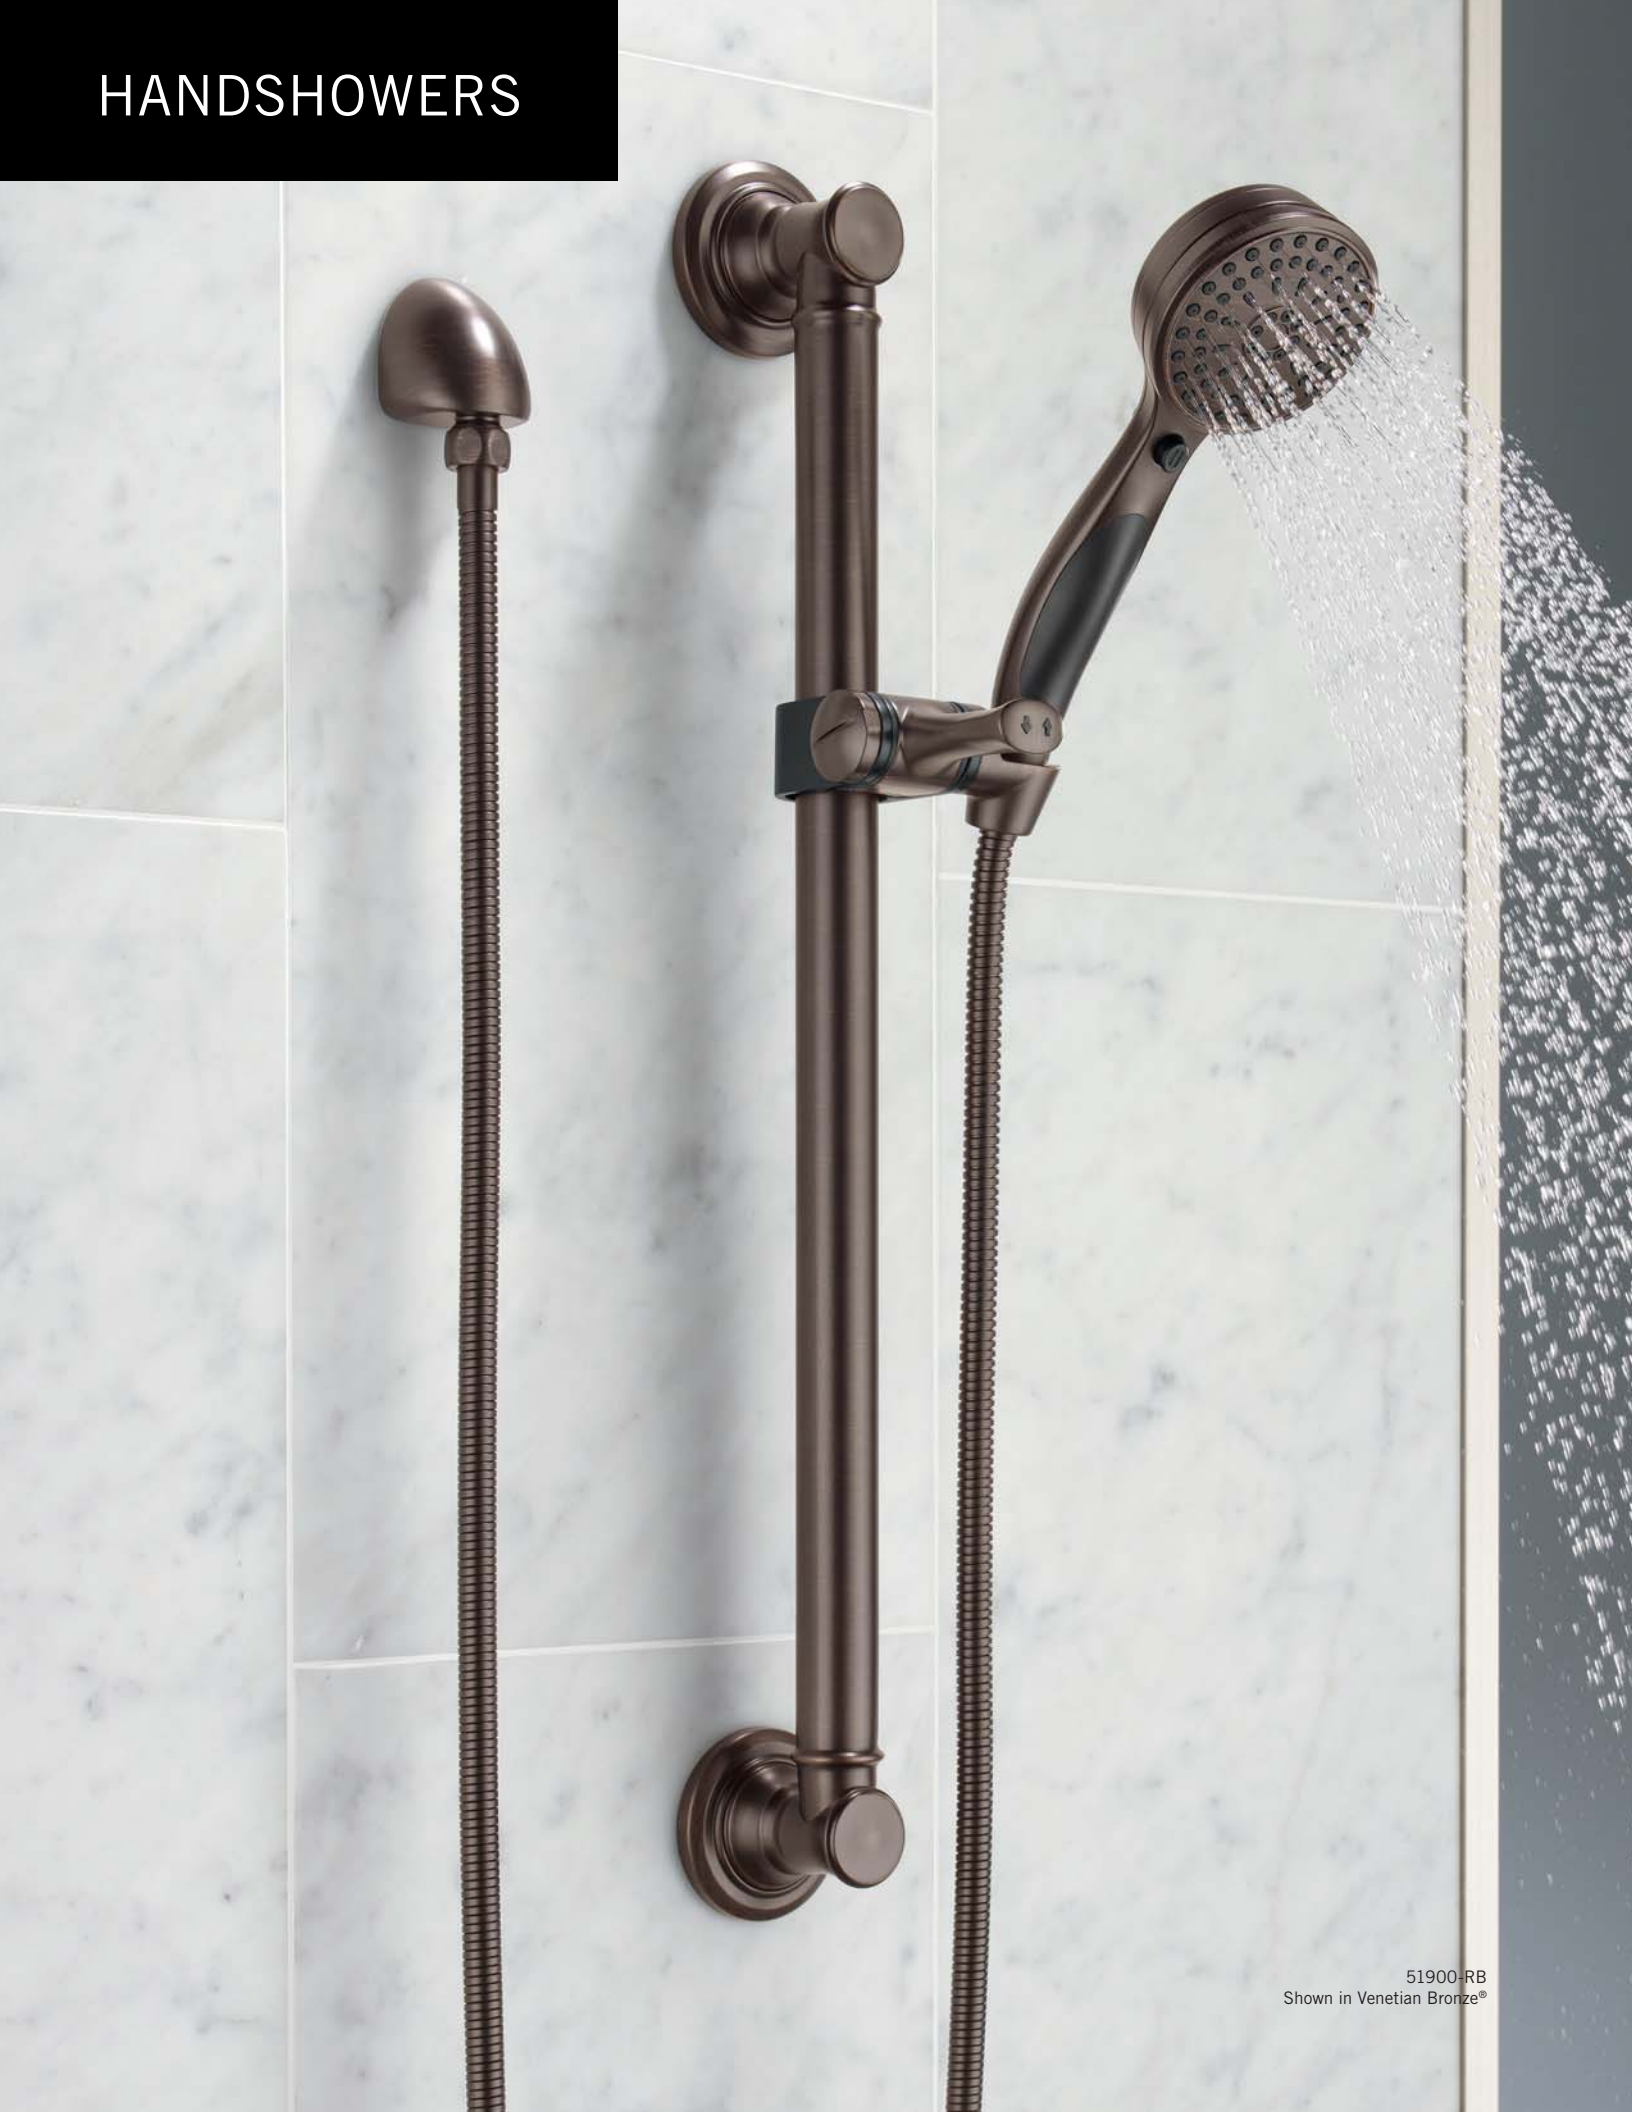

Fact:
Tub/shower controls should be placed on an end wall on the open side of the tub between the tub rim and grab bar.
– ADA Standards

Additional products are available. Visit deltafaucet.com

The products on this page are shown in Chrome.

Chrome

Champagne
Bronze™-CZ

Brilliance®
Polished Brass-PB

Polished
Nickel-PN

Venetian
Bronze™-RB

Brilliance®
Stainless-SS

White-WH

HANDSHOWERS

51900-RB
Shown in Venetian Bronze®

**Traditional ActivTouch®
Handshower Kit with Grab Bar
51900**

- 9 Setting
- 24" traditional grab bar, 1-1/4" diameter
- 2.0 gpm @ 80 psi
- 50560 round wall elbow
- Finishes: Chrome, RB, SS

**Contemporary Palm®
Handshower Kit with Grab Bar
51400**

- 4 Setting
- 24" contemporary grab bar, 1-1/4" diameter
- 2.0 gpm @ 80 psi
- 50560 round wall elbow
- Finishes: Chrome, RB, SS

**Palm Handshower Kit
with Grab Bar
52008-DS**