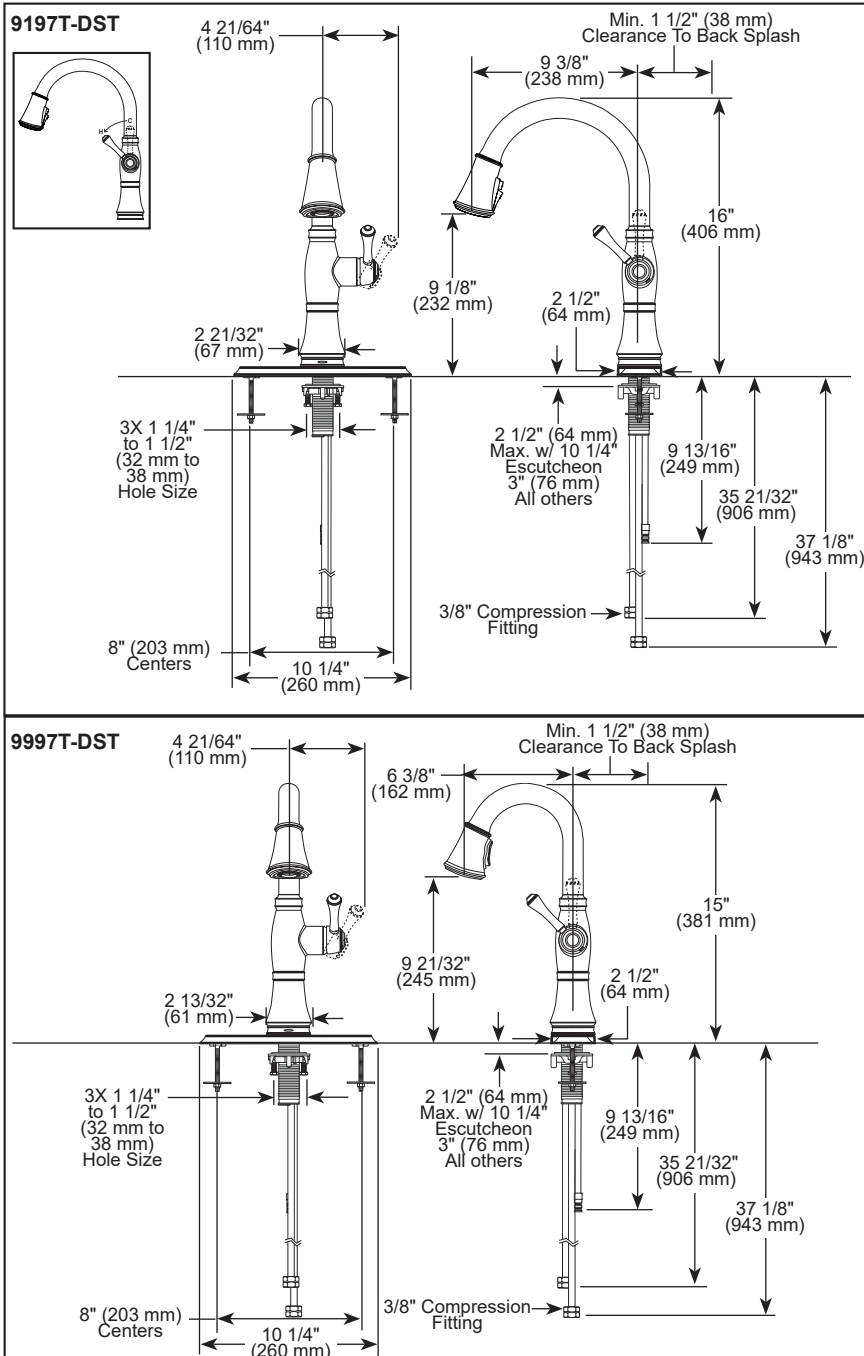

▲ Designate proper finish suffix

Delta reserves the right (1) to make changes in specifications and materials, and (2) to change or discontinue models, both without notice or obligation. Dimensions are for reference only. See current full-line price book or www.deltafaucet.com for finish options and product availability.

DSP-K-9197T-DST Rev. H