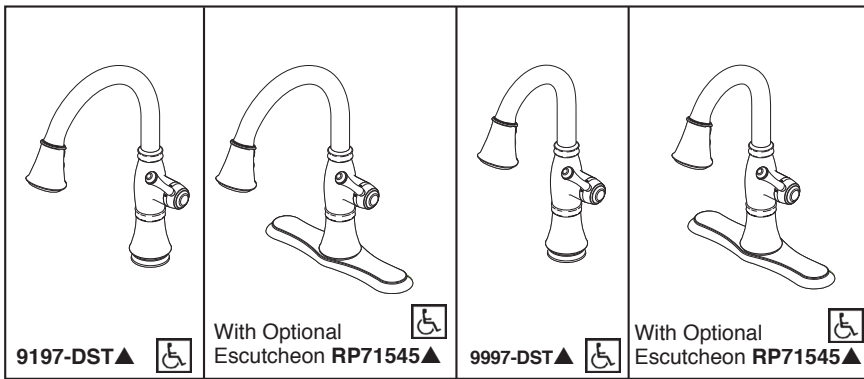

WARRANTY

- Parts and Finish - Lifetime limited warranty; or for commercial purchasers, 10 years for multi-family residential (apartments and condominiums) and 5 years for all other commercial uses, in each case from the date of purchase.
- Electronic Parts and Batteries (if applicable) - 5 years from the date of purchase; or for commercial purchasers, 1 year from the date of purchase. No warranty is provided on batteries.

COMPLIES WITH:

- ASME A112.18.1 / CSA B125.1
- ASME A112.18.6
- Indicates compliance to ICC/ANSI A117.1
- Verified compliant with .25% weighted average Pb content regulations.

Delta Faucet Company

55 E 111th Street, Indianapolis, Indiana 46280
350 South Edgeware Road, St. Thomas, ON N5P 4L1
© 2020 Delta Faucet Company

Submitted Model No.: _____

Specific Features: _____