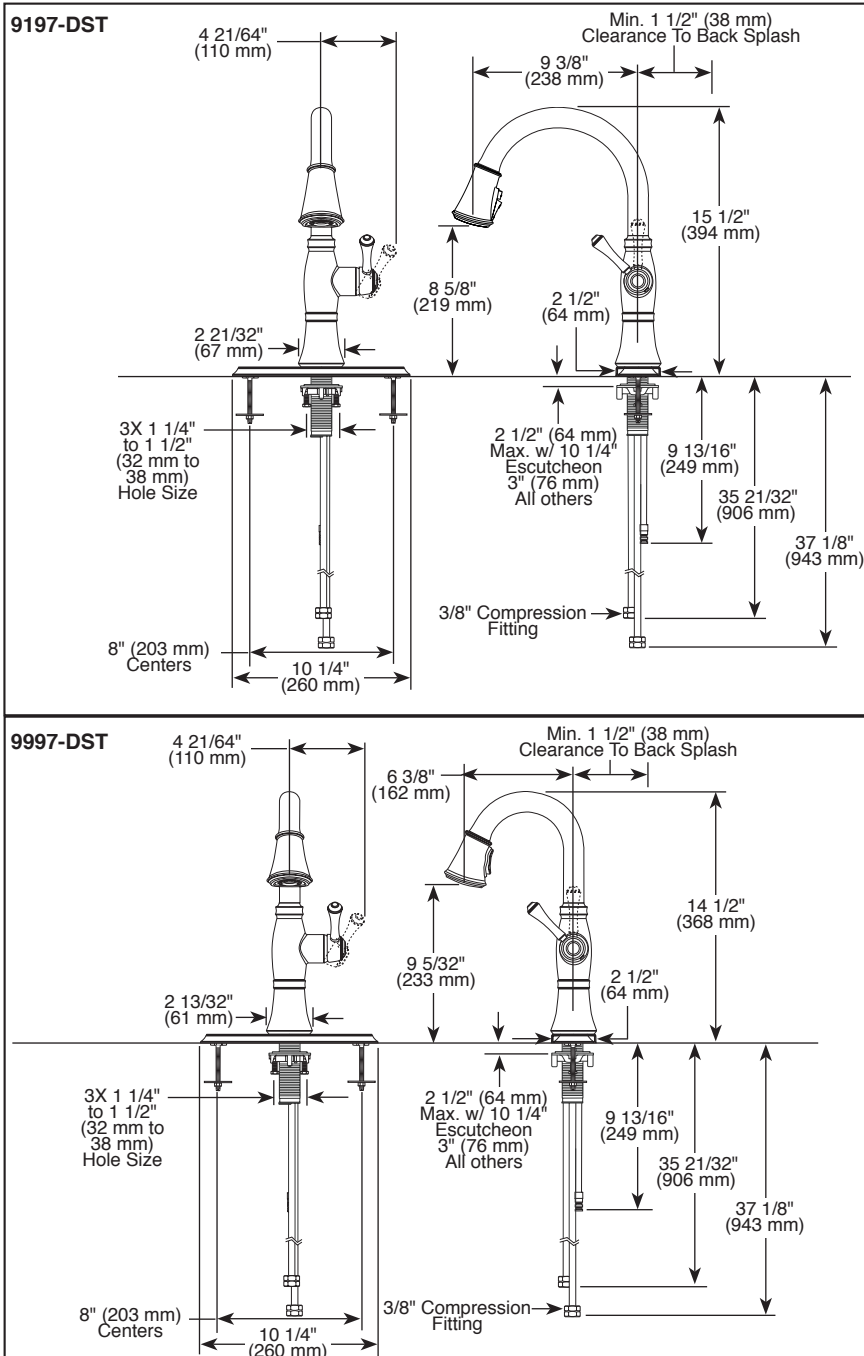

▲ Designate proper finish suffix

Delta reserves the right (1) to make changes in specifications and materials, and (2) to change or discontinue models, both without notice or obligation. Dimensions are for reference only. See current full-line price book or www.deltafaucet.com for finish options and product availability.