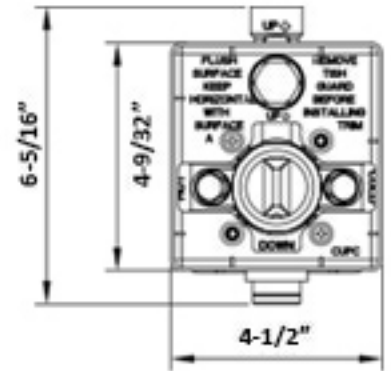

Dawn.

Everglades

SH0160100 / SH0160400

SRT010100 / SRT010400

R28060102 / R28060402

WCTR50100
WCTR50400

D1267300

D2222301C / D2222301BN