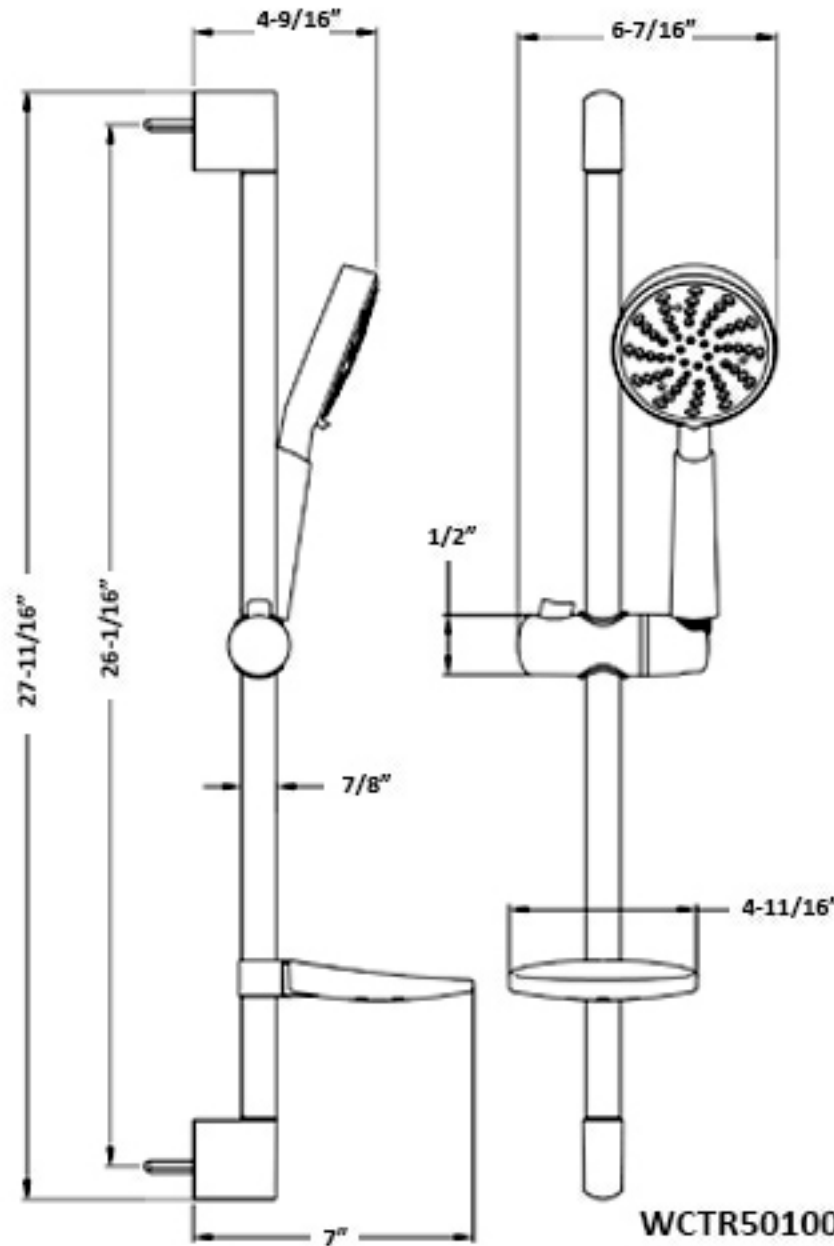

Dawn.

Everglades

SH0160100 / SH0160400

SRT010100 / SRT010400

R28060102 / R28060402

WCTR50100
WCTR50400

D1267300

D2222301C / D2222301BN