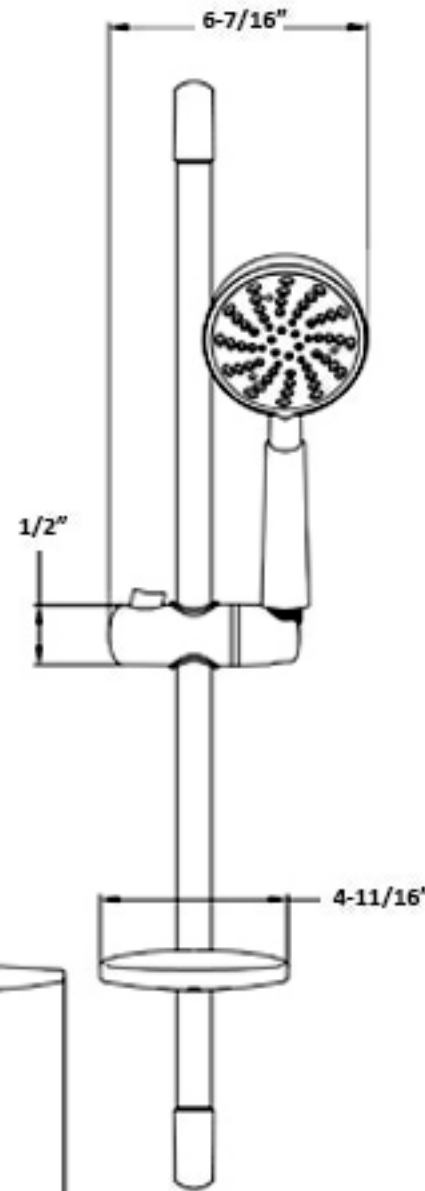

Dawn.

Everglades

SH0160100 / SH0160400

SRT010100 / SRT010400

R28060102 / R28060402

WCTR50100
WCTR50400

D1267300

D2222301C / D2222301BN