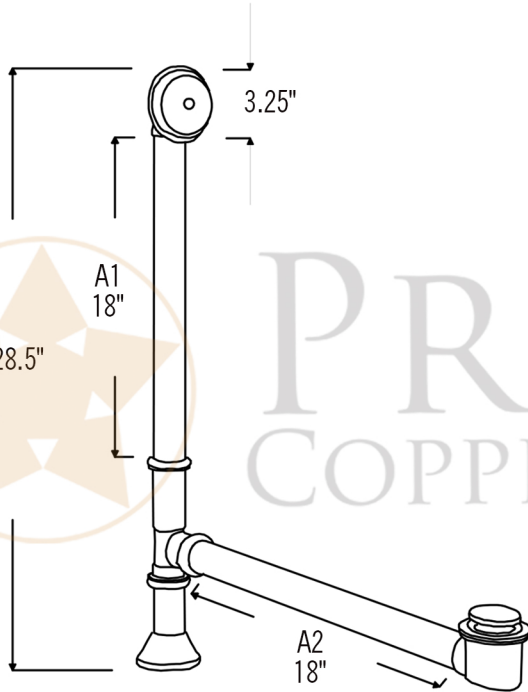

## MODEL NUMBER: D-5000RB

- \* Description: Premier Waste and Overflow Kit with Pop Up Drain for Free Standing Bath Tub
- \* Design: Push Pop Top (Toe Click Operation)
- \* Outer Dimension: 22.5" Length x 28.5" Height
- \* Drain Flange Dimension: 2.75"
- \* Pop Up Top Dimension: 2"
- \* Drain Thread Length: 1.25"
- \* Top Drain Tube Length (A1): 18" (adjustable)
- \* Bottom Drain Tube Length (A2): 18" (adjustable)
- \* Drain Tube Width: 3.25"
- \* Overflow Cover Width: 3.25"
- \* Material: Brass
- \* Finish: Oil Rubbed Bronze

\* ORB: Oil Rubbed Bronze

*Notes: The brass tubing must be cut to the correct length.  
The bottom tube is made longer to accommodate  
center drains and larger bath tubs.*