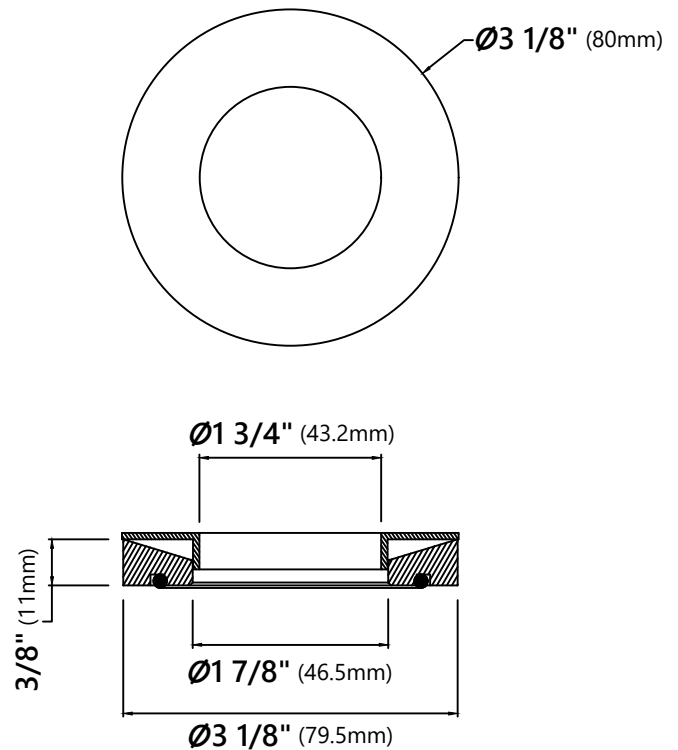

Warranty

Kraus 1 Year Limited Warranty

see website for details www.kraususa.com