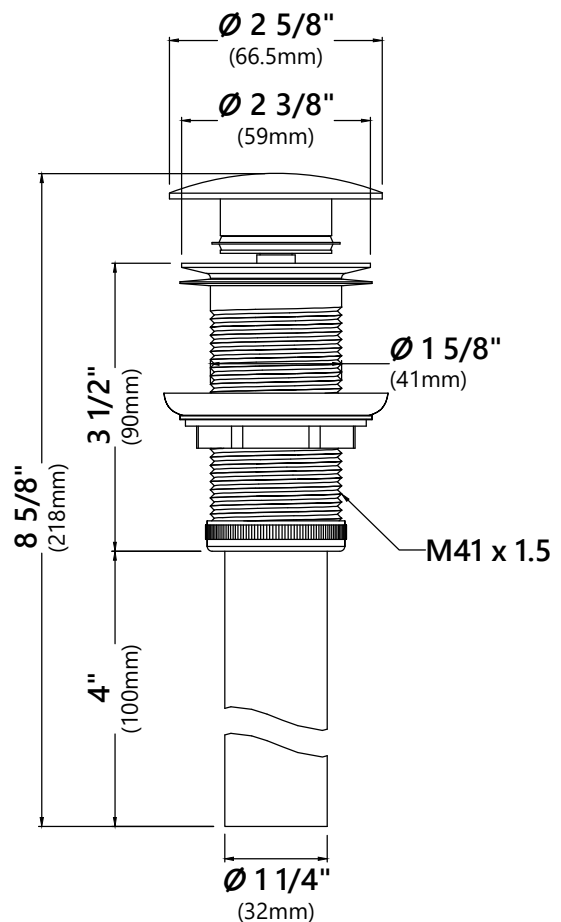

PU-10

Pop Up Drain w/o Overflow

Pop Up Dimensions

Dimensions: 8 5/8" x Ø2 5/8"

Features

- Metal Construction
- Connection 1 1/4"
- Designed to Use w/ Above-Counter Vessel Sinks without overflow
- Fits Standard 1 3/4" Drain Opening

Available Colors

- Satin Nickel
- Gold
- Oil Rubbed Bronze
- Chrome
- Brushed Gold
- Matte Black

CODES/STANDARDS:

Product Certification
cUPC

Warranty

Kraus 1 Year Limited Warranty

see website for details www.kraususa.com