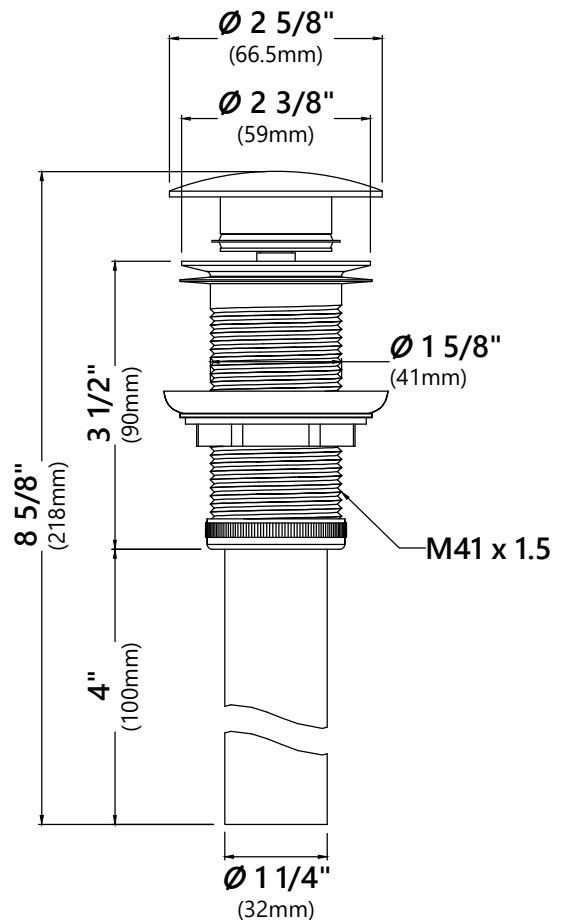

PU-10

Pop Up Drain w/o Overflow

Pop Up Dimensions

Dimensions: 8 5/8" x Ø2 5/8"

Features

- Metal Construction
- Connection 1 1/4"
- Designed to Use w/ Above-Counter Vessel Sinks without overflow
- Fits Standard 1 3/4" Drain Opening

Available Colors

- Satin Nickel
- Gold
- Oil Rubbed Bronze
- Chrome
- Brushed Gold
- Matte Black

CODES/STANDARDS:

Product Certification
cUPC

Warranty

Kraus 1 Year Limited Warranty

see website for details www.kraususa.com