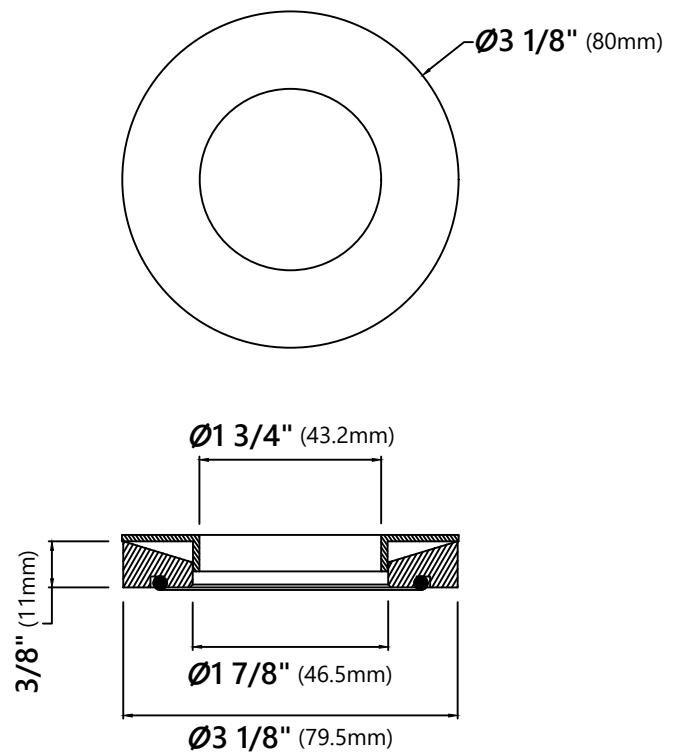

Warranty

Kraus 1 Year Limited Warranty

see website for details www.kraususa.com