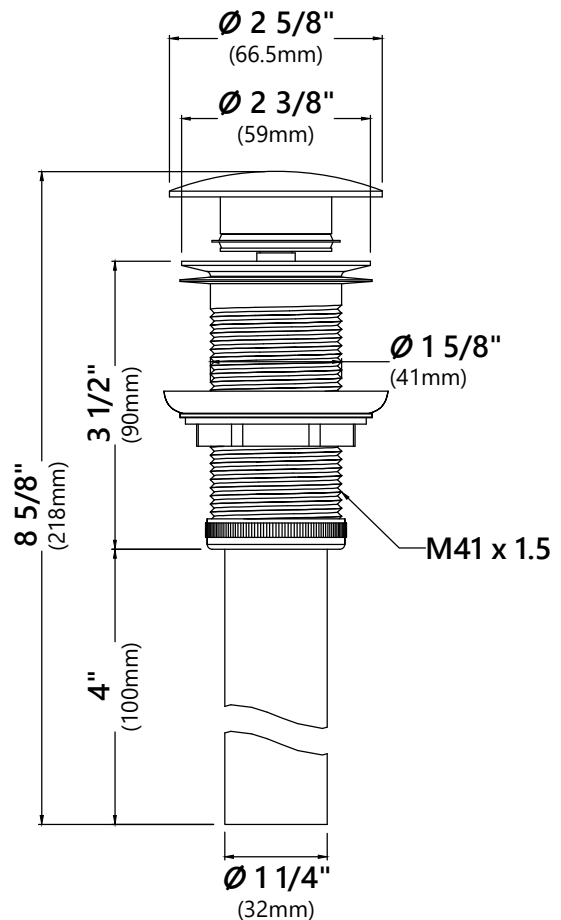

PU-10

Pop Up Drain w/o Overflow

Pop Up Dimensions

Dimensions: 8 5/8" x Ø2 5/8"

Features

- Metal Construction
- Connection 1 1/4"
- Designed to Use w/ Above-Counter Vessel Sinks without overflow
- Fits Standard 1 3/4" Drain Opening

Available Colors

- Satin Nickel
- Gold
- Oil Rubbed Bronze
- Chrome
- Brushed Gold
- Matte Black

CODES/STANDARDS:

Product Certification
cUPC

Warranty

Kraus 1 Year Limited Warranty

see website for details www.kraususa.com