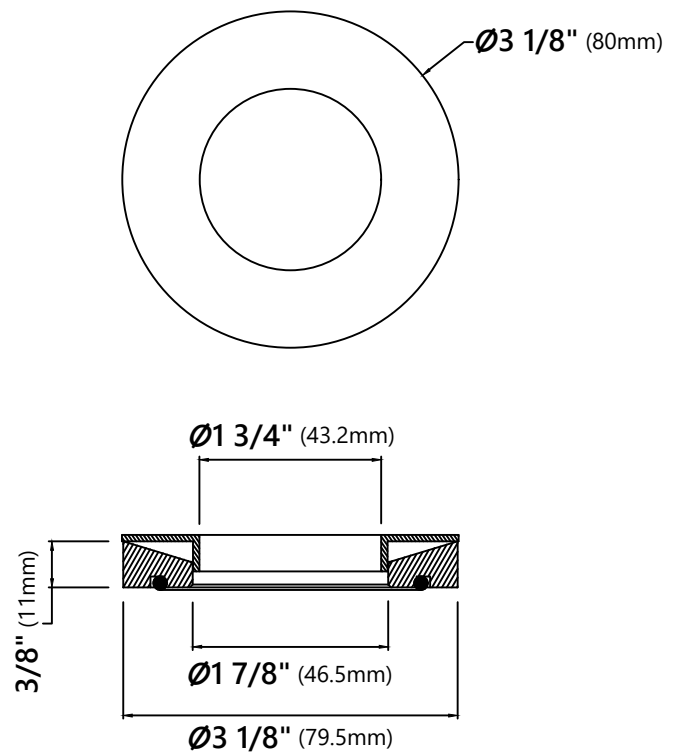

Warranty

Kraus 1 Year Limited Warranty

see website for details www.kraususa.com