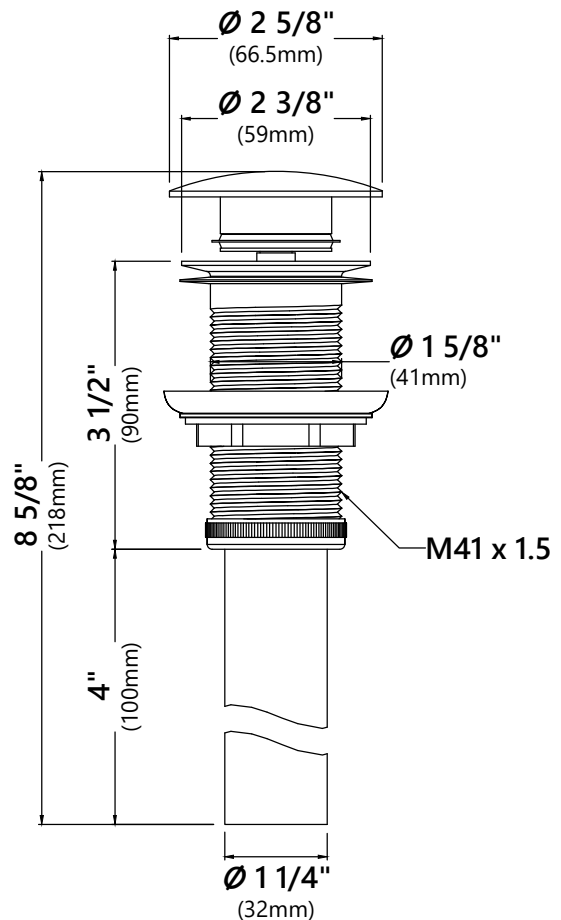

PU-10

Pop Up Drain w/o Overflow

Pop Up Dimensions

Dimensions: 8 5/8" x Ø2 5/8"

Features

- Metal Construction
- Connection 1 1/4"
- Designed to Use w/ Above-Counter Vessel Sinks without overflow
- Fits Standard 1 3/4" Drain Opening

Available Colors

- Satin Nickel
- Gold
- Oil Rubbed Bronze
- Chrome
- Brushed Gold
- Matte Black

CODES/STANDARDS:

Product Certification
cUPC

Warranty

Kraus 1 Year Limited Warranty

see website for details www.kraususa.com