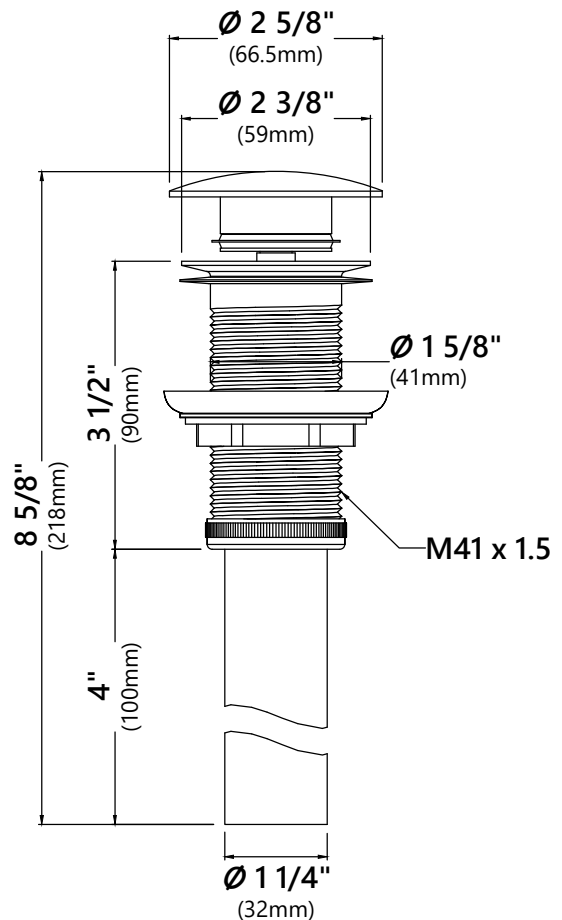

PU-10

Pop Up Drain w/o Overflow

Pop Up Dimensions

Dimensions: 8 5/8" x Ø2 5/8"

Features

- Metal Construction
- Connection 1 1/4"
- Designed to Use w/ Above-Counter Vessel Sinks without overflow
- Fits Standard 1 3/4" Drain Opening

Available Colors

- Satin Nickel
- Gold
- Oil Rubbed Bronze
- Chrome
- Brushed Gold
- Matte Black

CODES/STANDARDS:

Product Certification
cUPC

Warranty

Kraus 1 Year Limited Warranty

see website for details www.kraususa.com