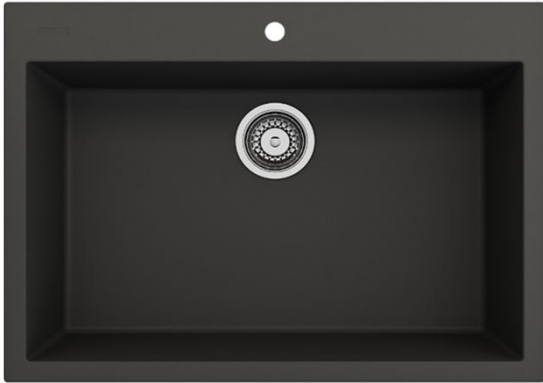

# BOCCHI

## CAMPINO UNO 27

DUAL MOUNT SINGLE BOWL  
GRANITE KITCHEN SINK

### FEATURES:

Granite Composition: 80% natural granite and quartz microparticles, 20% acrylic resin  
Sink is finished on lip and may be installed as an undermount OR drop-in  
Pre-drilled with center faucet hole;  
additional faucet holes are pre-scored from the underside of the sink and may be drilled per installation instruction as needed  
3 1/2 inch center drain  
Compatible with garbage disposals

### DIMENSIONS:

Nominal Dimensions

27" x 20" x 9"

Bowl Inside Dimension:

25" x 15.5" x 9"