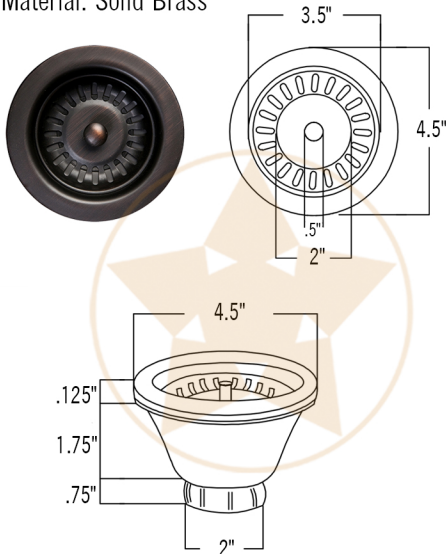

DRAIN DETAILS (Model# D-132ORB)

- Description: 3.5" Basket Strainer Drain
- Upper Flange Dimension: 4.5"
- Material: Solid Brass