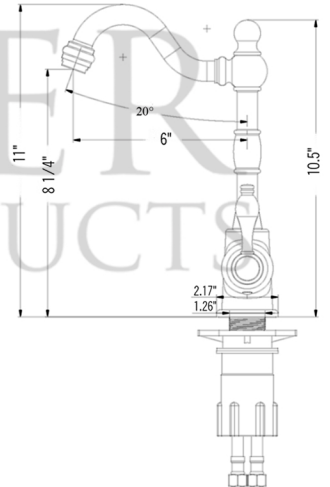

### PACKAGE INCLUDES THE FOLLOWING ITEMS:

- \* 16" Square Hammered Copper Bar/Prep Sink with 3.5" Drain Opening / ORB Finish (Model # BS16DB3)
- \* Single Handle Bar or Vessel Filler Faucet / ORB Finish (Model # B-BV01ORB)
- \* 3.5" Basket Strainer Drain / ORB Finish (Model# D-132ORB)
- \* Copper Sink Wax (Model# W900-WAX)
- \* Neutral Cure Copper Sink Installation Silicone (Model# C900-ORB)

### SINK DETAILS (Model# BS16DB3)

- \* Description: 16" Square Hammered Copper Bar/Prep Sink with 3.5" Drain Opening
- \* Color: Oil Rubbed Bronze
- \* Outer Dimension: 16" x 16" x 7"
- \* Inner Dimension: 14" x 14" x 7"
- \* Drain Size: 3.5" Drain Opening

### FAUCET DETAILS (Model# B-BV01ORB)

- \* Description: Single Handle Bar / Vessel Faucet
- \* Finish: Oil Rubbed Bronze
- \* Installation: Single Hole
- \* Overall Height: 11"
- \* Spout Reach: 6"
- \* Certifications: ASME A112.18.1/CSA B125.1, NSF/ANSI 61, California Lead Plumbing Law, ADA Compliant

### SILICONE DETAILS (Model# C900-ORB)

- \* Description: Neutral Cure Copper Sink Installation Silicone
- \* Color: Oil Rubbed Bronze
- \* Size: 4.7oz