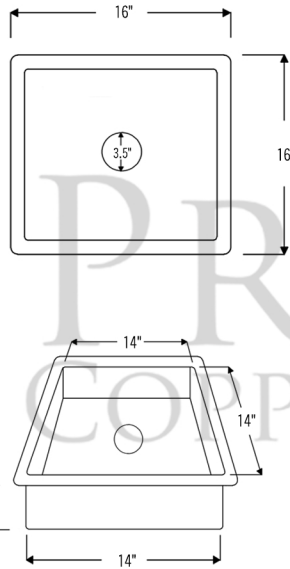

### PACKAGE INCLUDES THE FOLLOWING ITEMS:

- \* 16" Square Hammered Copper Bar/Prep Sink with 3.5" Drain Opening / ORB Finish (Model # BS16DB3)
- \* Single Handle Bar or Vessel Filler Faucet / ORB Finish (Model # B-BV01ORB)
- \* 3.5" Basket Strainer Drain / ORB Finish (Model# D-132ORB)
- \* Copper Sink Wax (Model# W900-WAX)
- \* Neutral Cure Copper Sink Installation Silicone (Model# C900-ORB)

### SINK DETAILS (Model# BS16DB3)

- \* Description: 16" Square Hammered Copper Bar/Prep Sink with 3.5" Drain Opening
- \* Color: Oil Rubbed Bronze
- \* Outer Dimension: 16" x 16" x 7"
- \* Inner Dimension: 14" x 14" x 7"
- \* Drain Size: 3.5" Drain Opening

### FAUCET DETAILS (Model# B-BV01ORB)

- \* Description: Single Handle Bar / Vessel Faucet
- \* Finish: Oil Rubbed Bronze
- \* Installation: Single Hole
- \* Overall Height: 11"
- \* Spout Reach: 6"
- \* Certifications: ASME A112.18.1/CSA B125.1, NSF/ANSI 61, California Lead Plumbing Law, ADA Compliant

### SILICONE DETAILS (Model# C900-ORB)

- \* Description: Neutral Cure Copper Sink Installation Silicone
- \* Color: Oil Rubbed Bronze
- \* Size: 4.7oz