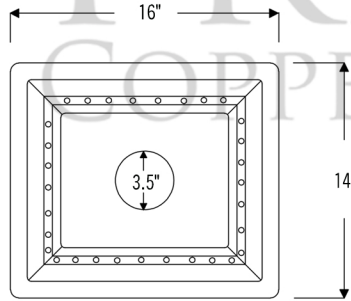

PACKAGE INCLUDES THE FOLLOWING ITEMS:

- * 16" Gourmet Rectangle Hammered Copper Prep Sink w/ Barrel Strap Design / ORB Finish (Model # BREC16DBBS)
- * Single Handle Bar or Vessel Filler Faucet / ORB Finish (Model # B-BV01ORB)
- * 3.5" Deluxe Garbage Disposal Drain w/ Basket/ ORB Finish (Model# D-130ORB)
- * Copper Sink Wax (Model# W900-WAX)
- * Neutral Cure Copper Sink Installation Silicone (Model# C900-ORB)

* ORB: Oil Rubbed Bronze

SINK DETAILS (Model# BREC16DBBS)

- * Description: 16" Gourmet Rectangle Hammered Copper Prep Sink
- * Color: Oil Rubbed Bronze
- * Outer Dimension: 16" x 14" x 8"
- * Inner Dimension: 14" x 12" x 8"
- * Drain Size: 3.5" Drain Opening

FAUCET DETAILS (Model# B-BV01ORB)

- * Description: Single Handle Bar / Vessel Faucet
- * Finish: Oil Rubbed Bronze
- * Installation: Single Hole
- * Overall Height: 11"
- * Spout Reach: 6"
- * Certifications: ASME A112.18.1/CSA B125.1, NSF/ANSI 61, California Lead Plumbing Law, ADA Compliant

DRAIN DETAILS (Model# D-130ORB)

- * Description: 3.5" Garbage Disposal Drain
- * Upper Flange Dimension: 4.5"
- * Material: Solid Brass

WAX DETAILS (Model# W900-WAX)

- * Copper Sink Wax Protectant
- * Made from Natural Bee's Wax
- * No wax Build Up ever!
- * Hard Water Protection
- * Works Great on a Variety of Different Surfaces: