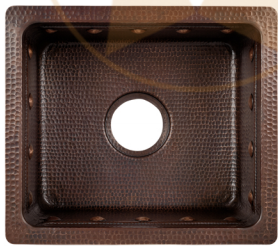

PACKAGE INCLUDES THE FOLLOWING ITEMS:

- * 16" Gourmet Rectangle Hammered Copper Prep Sink w/ Barrel Strap Design / ORB Finish (Model # BREC16DBBS)
- * Single Handle Bar or Vessel Filler Faucet / ORB Finish (Model # B-BV01ORB)
- * 3.5" Deluxe Garbage Disposal Drain w/ Basket/ ORB Finish (Model# D-130ORB)
- * Copper Sink Wax (Model# W900-WAX)
- * Neutral Cure Copper Sink Installation Silicone (Model# C900-ORB)

* ORB: Oil Rubbed Bronze

SINK DETAILS (Model# BREC16DBBS)

- * Description: 16" Gourmet Rectangle Hammered Copper Prep Sink
- * Color: Oil Rubbed Bronze
- * Outer Dimension: 16" x 14" x 8"
- * Inner Dimension: 14" x 12" x 8"
- * Drain Size: 3.5" Drain Opening

FAUCET DETAILS (Model# B-BV01ORB)

- * Description: Single Handle Bar / Vessel Faucet
- * Finish: Oil Rubbed Bronze
- * Installation: Single Hole
- * Overall Height: 11"
- * Spout Reach: 6"
- * Certifications: ASME A112.18.1/CSA B125.1, NSF/ANSI 61, California Lead Plumbing Law, ADA Compliant

SILICONE DETAILS (Model# C900-ORB)

- * Description: Neutral Cure Copper Sink Installation Silicone
- * Color: Oil Rubbed Bronze
- * Size: 4.7oz

THIS PRODUCT IS HAND CRAFTED, SMALL VARIANCES IN COLOR AND SIZE MAY OCCUR.
DO NOT MAKE ANY INSTALLATION CUTS UNTIL YOU RECEIVE YOUR ITEM(S).