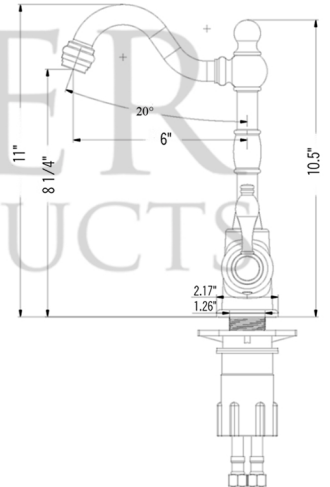

* ORB: Oil Rubbed Bronze

SINK DETAILS (Model# BREC16DBBS)

- * Description: 16" Gourmet Rectangle Hammered Copper Prep Sink
- * Color: Oil Rubbed Bronze
- * Outer Dimension: 16" x 14" x 8"
- * Inner Dimension: 14" x 12" x 8"
- * Drain Size: 3.5" Drain Opening

FAUCET DETAILS (Model# B-BV01ORB)

- * Description: Single Handle Bar / Vessel Faucet
- * Finish: Oil Rubbed Bronze
- * Installation: Single Hole
- * Overall Height: 11"
- * Spout Reach: 6"
- * Certifications: ASME A112.18.1/CSA B125.1, NSF/ANSI 61, California Lead Plumbing Law, ADA Compliant

DRAIN DETAILS (Model# D-130ORB)

- * Description: 3.5" Garbage Disposal Drain
- * Upper Flange Dimension: 4.5"
- * Material: Solid Brass

WAX DETAILS (Model# W900-WAX)

- * Copper Sink Wax Protectant
- * Made from Natural Bee's Wax
- * No wax Build Up ever!
- * Hard Water Protection
- * Works Great on a Variety of Different Surfaces:

SILICONE DETAILS (Model# C900-ORB)

- * Description: Neutral Cure Copper Sink Installation Silicone
- * Color: Oil Rubbed Bronze
- * Size: 4.7oz

THIS PRODUCT IS HAND CRAFTED, SMALL VARIANCES IN COLOR AND SIZE MAY OCCUR.
DO NOT MAKE ANY INSTALLATION CUTS UNTIL YOU RECEIVE YOUR ITEM(S).