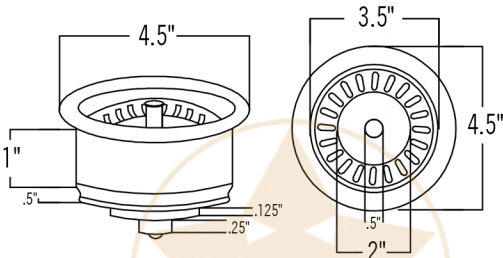

PACKAGE INCLUDES THE FOLLOWING ITEMS:

- * 16" Gourmet Rectangle Hammered Copper Prep Sink w/ Barrel Strap Design / ORB Finish (Model # BREC16DBBS)
- * Single Handle Bar or Vessel Filler Faucet / ORB Finish (Model # B-BV01ORB)
- * 3.5" Deluxe Garbage Disposal Drain w/ Basket/ ORB Finish (Model# D-130ORB)
- * Copper Sink Wax (Model# W900-WAX)
- * Neutral Cure Copper Sink Installation Silicone (Model# C900-ORB)

* ORB: Oil Rubbed Bronze

SINK DETAILS (Model# BREC16DBBS)

- * Description: 16" Gourmet Rectangle Hammered Copper Prep Sink
- * Color: Oil Rubbed Bronze
- * Outer Dimension: 16" x 14" x 8"
- * Inner Dimension: 14" x 12" x 8"
- * Drain Size: 3.5" Drain Opening

FAUCET DETAILS (Model# B-BV01ORB)

- * Description: Single Handle Bar / Vessel Faucet
- * Finish: Oil Rubbed Bronze
- * Installation: Single Hole
- * Overall Height: 11"
- * Spout Reach: 6"
- * Certifications: ASME A112.18.1/CSA B125.1, NSF/ANSI 61, California Lead Plumbing Law, ADA Compliant

DRAIN DETAILS (Model# D-130ORB)

- * Description: 3.5" Garbage Disposal Drain
- * Upper Flange Dimension: 4.5"
- * Material: Solid Brass

WAX DETAILS (Model# W900-WAX)

- * Copper Sink Wax Protectant
- * Made from Natural Bee's Wax
- * No wax Build Up ever!
- * Hard Water Protection
- * Works Great on a Variety of Different Surfaces: