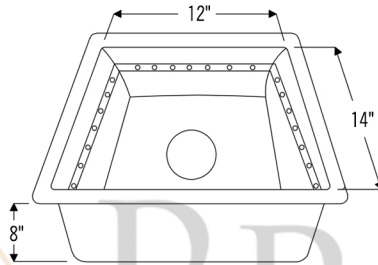

PACKAGE INCLUDES THE FOLLOWING ITEMS:

- * 16" Gourmet Rectangle Hammered Copper Prep Sink w/ Barrel Strap Design / ORB Finish (Model # BREC16DBBS)
- * Single Handle Bar or Vessel Filler Faucet / ORB Finish (Model # B-BV01ORB)
- * 3.5" Deluxe Garbage Disposal Drain w/ Basket/ ORB Finish (Model# D-130ORB)
- * Copper Sink Wax (Model# W900-WAX)
- * Neutral Cure Copper Sink Installation Silicone (Model# C900-ORB)

* ORB: Oil Rubbed Bronze

SINK DETAILS (Model# BREC16DBBS)

- * Description: 16" Gourmet Rectangle Hammered Copper Prep Sink
- * Color: Oil Rubbed Bronze
- * Outer Dimension: 16" x 14" x 8"
- * Inner Dimension: 14" x 12" x 8"
- * Drain Size: 3.5" Drain Opening

FAUCET DETAILS (Model# B-BV01ORB)

- * Description: Single Handle Bar / Vessel Faucet
- * Finish: Oil Rubbed Bronze
- * Installation: Single Hole
- * Overall Height: 11"
- * Spout Reach: 6"
- * Certifications: ASME A112.18.1/CSA B125.1, NSF/ANSI 61, California Lead Plumbing Law, ADA Compliant

DRAIN DETAILS (Model# D-130ORB)

- * Description: 3.5" Garbage Disposal Drain
- * Upper Flange Dimension: 4.5"
- * Material: Solid Brass

WAX DETAILS (Model# W900-WAX)

- * Copper Sink Wax Protectant
- * Made from Natural Bee's Wax
- * No wax Build Up ever!
- * Hard Water Protection
- * Works Great on a Variety of Different Surfaces: