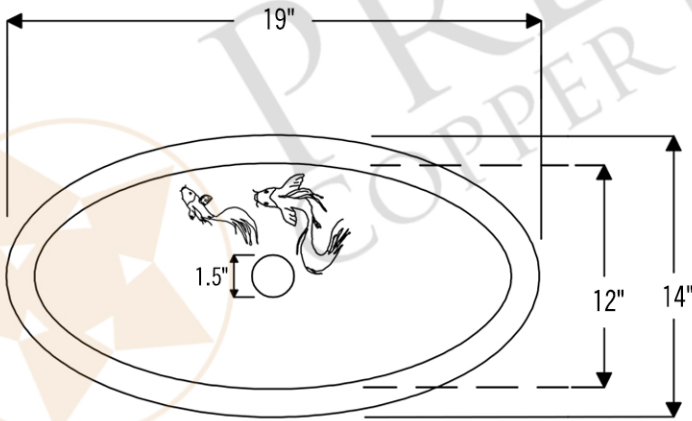

PACKAGE INCLUDES THE FOLLOWING ITEMS:

- * Oval Under Counter Hammered Copper Sink w/ Two Small Koi Fish Design / ORB Finish (Model# LO19FKOIDB)
- * Single Handle Bathroom Faucet / ORB Finish (Model# B-SH02ORB)
- * 1.5" Non-Overflow Pop-up Bathroom Sink Drain / ORB Finish (Model# D-208ORB)
- * Neutral Cure Copper Sink Installation Silicone (Model# C900-ORB)
- * Copper Sink Wax (Model# W900-WAX)

* ORB: Oil Rubbed Bronze

SINK DETAILS (Model# LO19FKOIDB)

- * Oval Under Counter Hammered Copper Sink w/ Two Small Koi Fish Design
- * Color: Oil Rubbed Bronze
- * Outer Dimension: 19" x 14" x 6"
- * Inner Dimension: 17" x 12" x 6"
- * Rim: 1"
- * Drain Opening: 1.5" Non-Overflow
- * Material Gauge: (17 Gauge or .0450")

* ORB: Oil Rubbed Bronze

FAUCET DETAILS (Model# B-SH02ORB)

- * Solid Brass Single Handle Bathroom Faucet
- * Overall Height: 6.75" / Spout Reach: 6.75"
- * Valve Type: Drip Free Ceramic Disc
- * ASME A112.18.1/CSA B125.1, NSF/ANSI 61, California Lead Plumbing Law, ADA Compliant

DRAIN DETAILS (Model# D-208ORB)

- * 1.5" Non-Overflow Pop-up Bathroom Sink Drain
- * Design: Push Pop Top
- * Upper Flange Dimension: 2"
- * Material: Solid Brass

SILICONE DETAILS (Model# C900-ORB)

- * Neutral Cure Installation Silicone
- * Size: 4.7 OZ
- * Matches a Variety of Different Styled Sinks and Drains