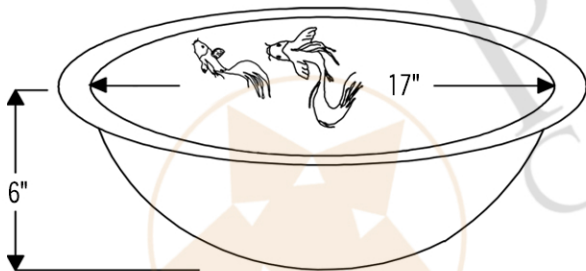

PACKAGE INCLUDES THE FOLLOWING ITEMS:

- * Oval Under Counter Hammered Copper Sink w/ Two Small Koi Fish Design / ORB Finish (Model# LO19FKOIDB)
- * Single Handle Bathroom Faucet / ORB Finish (Model# B-SH02ORB)
- * 1.5" Non-Overflow Pop-up Bathroom Sink Drain / ORB Finish (Model# D-208ORB)
- * Neutral Cure Copper Sink Installation Silicone (Model# C900-ORB)
- * Copper Sink Wax (Model# W900-WAX)

* ORB: Oil Rubbed Bronze

SINK DETAILS (Model# LO19FKOIDB)

- * Oval Under Counter Hammered Copper Sink w/ Two Small Koi Fish Design
- * Color: Oil Rubbed Bronze
- * Outer Dimension: 19" x 14" x 6"
- * Inner Dimension: 17" x 12" x 6"
- * Rim: 1"
- * Drain Opening: 1.5" Non-Overflow
- * Material Gauge: (17 Gauge or .0450")

* ORB: Oil Rubbed Bronze

FAUCET DETAILS (Model# B-SH02ORB)

- * Solid Brass Single Handle Bathroom Faucet
- * Overall Height: 6.75" / Spout Reach: 6.75"
- * Valve Type: Drip Free Ceramic Disc
- * ASME A112.18.1/CSA B125.1, NSF/ANSI 61, California Lead Plumbing Law, ADA Compliant

DRAIN DETAILS (Model# D-208ORB)

- * 1.5" Non-Overflow Pop-up Bathroom Sink Drain
- * Design: Push Pop Top
- * Upper Flange Dimension: 2"
- * Material: Solid Brass

SILICONE DETAILS (Model# C900-ORB)

- * Neutral Cure Installation Silicone
- * Size: 4.7 OZ
- * Matches a Variety of Different Styled Sinks and Drains