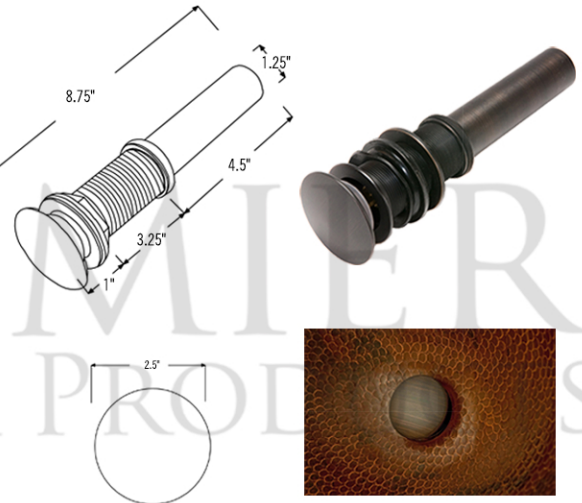

* ORB: Oil Rubbed Bronze

SINK DETAILS (Model# LO19FKOIDB)

- * Oval Under Counter Hammered Copper Sink w/ Two Small Koi Fish Design
- * Color: Oil Rubbed Bronze
- * Outer Dimension: 19" x 14" x 6"
- * Inner Dimension: 17" x 12" x 6"
- * Rim: 1"
- * Drain Opening: 1.5" Non-Overflow
- * Material Gauge: (17 Gauge or .0450")

DUE TO THE HAND CRAFTED NATURE OF THIS SINK, SMALL VARIANCES IN COLOR AND SIZE MAY OCCUR.
DO NOT MAKE ANY INSTALLATION CUTS UNTIL YOU RECEIVE YOUR ITEM(S).

PACKAGE INCLUDES THE FOLLOWING ITEMS:

- * Oval Under Counter Hammered Copper Sink w/ Two Small Koi Fish Design / ORB Finish (Model# LO19FKOIDB)
- * Single Handle Bathroom Faucet / ORB Finish (Model# B-SH02ORB)
- * 1.5" Non-Overflow Pop-up Bathroom Sink Drain / ORB Finish (Model# D-208ORB)
- * Neutral Cure Copper Sink Installation Silicone (Model# C900-ORB)
- * Copper Sink Wax (Model# W900-WAX)

* ORB: Oil Rubbed Bronze

FAUCET DETAILS (Model# B-SH02ORB)

- * Solid Brass Single Handle Bathroom Faucet
- * Overall Height: 6.75" / Spout Reach: 6.75"
- * Valve Type: Drip Free Ceramic Disc
- * ASME A112.18.1/CSA B125.1, NSF/ANSI 61, California Lead Plumbing Law, ADA Compliant

DRAIN DETAILS (Model# D-208ORB)

- * 1.5" Non-Overflow Pop-up Bathroom Sink Drain
- * Design: Push Pop Top
- * Upper Flange Dimension: 2"
- * Material: Solid Brass

SILICONE DETAILS (Model# C900-ORB)

- * Neutral Cure Installation Silicone
- * Size: 4.7 OZ
- * Matches a Variety of Different Styled Sinks and Drains