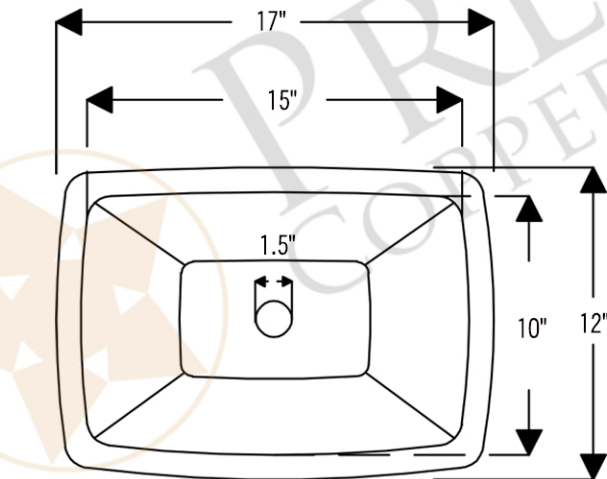

PACKAGE INCLUDES THE FOLLOWING ITEMS:

- * 17" Rectangle Hammered Copper Sink / ORB Finish (Model# LRECDDB)
- * Widespread Bathroom Faucet / ORB Finish (Model# B-WS01ORB)
- * 1.5" Non-Overflow Pop-up Bathroom Sink Drain / ORB Finish (Model# D-208ORB)
- * Neutral Cure Copper Sink Installation Silicone (Model# C900-ORB)
- * Copper Sink Wax (Model# W900-WAX)

* ORB: Oil Rubbed Bronze

SINK DETAILS (Model# LRECDDB)

- * 17" Rectangle Hammered Copper Sink
- * Color: Oil Rubbed Bronze
- * Outer Dimension: 17" x 12" x 7"
- * Inner Dimension: 15" x 10" x 7"
- * Drain Opening: 1.5" Non-Overflow
- * Material Gauge: (17 Gauge or .0450")
- * CODE / STANDARD COMPLIANCE: IAPMO / cUPC LISTED

* ORB: Oil Rubbed Bronze

FAUCET DETAILS (Model# B-WS01ORB)

- * Solid Brass Widespread Bathroom Faucet
- * Overall Height: 9" / Overall Width: 13.625"
- * Spout Reach: 6"
- * Valve Type: Drip Free Ceramic Disc
- * ASME A112.18.1/CSA B125.1, NSF/ANSI 61, California Lead Plumbing Law, ADA Compliant

DRAIN DETAILS (Model# D-208ORB)

- * 1.5" Non-Overflow Pop-up Bathroom Sink Drain
- * Design: Push Pop Top
- * Upper Flange Dimension: 2"
- * Material: Solid Brass

SILICONE DETAILS (Model# C900-ORB)

- * Neutral Cure Installation Silicone
- * Size: 4.7 OZ
- * Matches a Variety of Different Styled Sinks and Drains