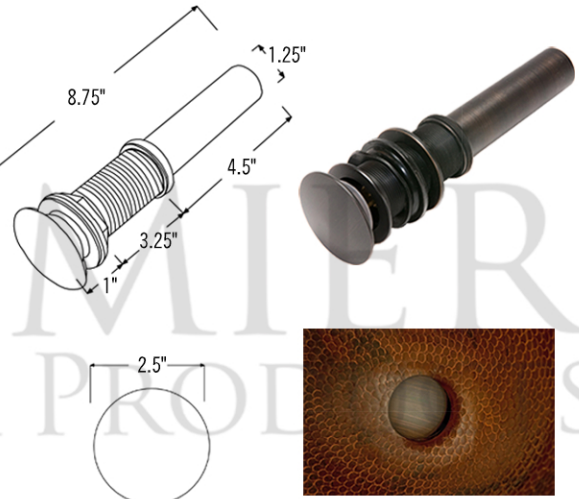

* ORB: Oil Rubbed Bronze

SINK DETAILS (Model# LRECDDB)

- * 17" Rectangle Hammered Copper Sink
- * Color: Oil Rubbed Bronze
- * Outer Dimension: 17" x 12" x 7"
- * Inner Dimension: 15" x 10" x 7"
- * Drain Opening: 1.5" Non-Overflow
- * Material Gauge: (17 Gauge or .0450")
- * CODE / STANDARD COMPLIANCE: IAPMO / cUPC LISTED

DUE TO THE HAND CRAFTED NATURE OF THIS SINK, SMALL VARIANCES IN COLOR AND SIZE MAY OCCUR.
DO NOT MAKE ANY INSTALLATION CUTS UNTIL YOU RECEIVE YOUR ITEM(S).

PACKAGE INCLUDES THE FOLLOWING ITEMS:

- * Rectangle Hammered Copper Sink / ORB Finish (Model# LRECCB)
- * Widespread Bathroom Faucet / ORB Finish (Model# B-WS01ORB)
- * 1.5" Non-Overflow Pop-up Bathroom Sink Drain / ORB Finish (Model# D-208ORB)
- * Neutral Cure Copper Sink Installation Silicone (Model# C900-ORB)
- * Copper Sink Wax (Model# W900-WAX)

* ORB: Oil Rubbed Bronze

FAUCET DETAILS (Model# B-WS01ORB)

- * Solid Brass Widespread Bathroom Faucet
- * Overall Height: 9" / Overall Width: 13.625"
- * Spout Reach: 6"
- * Valve Type: Drip Free Ceramic Disc
- * ASME A112.18.1/CSA B125.1, NSF/ANSI 61, California Lead Plumbing Law, ADA Compliant

DRAIN DETAILS (Model# D-208ORB)

- * 1.5" Non-Overflow Pop-up Bathroom Sink Drain
- * Design: Push Pop Top
- * Upper Flange Dimension: 2"
- * Material: Solid Brass

SILICONE DETAILS (Model# C900-ORB)

- * Neutral Cure Installation Silicone
- * Size: 4.7 OZ
- * Matches a Variety of Different Styled Sinks and Drains