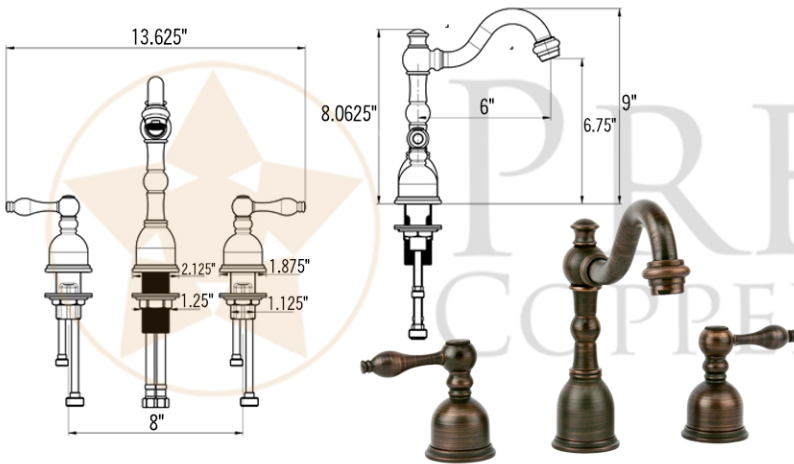

PACKAGE INCLUDES THE FOLLOWING ITEMS:

- * 17" Rectangle Hammered Copper Sink / ORB Finish (Model# LRECDDB)
- * Widespread Bathroom Faucet / ORB Finish (Model# B-WS01ORB)
- * 1.5" Non-Overflow Pop-up Bathroom Sink Drain / ORB Finish (Model# D-208ORB)
- * Neutral Cure Copper Sink Installation Silicone (Model# C900-ORB)
- * Copper Sink Wax (Model# W900-WAX)

* ORB: Oil Rubbed Bronze

SINK DETAILS (Model# LRECDDB)

- * 17" Rectangle Hammered Copper Sink
- * Color: Oil Rubbed Bronze
- * Outer Dimension: 17" x 12" x 7"
- * Inner Dimension: 15" x 10" x 7"
- * Drain Opening: 1.5" Non-Overflow
- * Material Gauge: (17 Gauge or .0450")
- * CODE / STANDARD COMPLIANCE: IAPMO / cUPC LISTED

DUE TO THE HAND CRAFTED NATURE OF THIS SINK, SMALL VARIANCES IN COLOR AND SIZE MAY OCCUR.
DO NOT MAKE ANY INSTALLATION CUTS UNTIL YOU RECEIVE YOUR ITEM(S).

PACKAGE INCLUDES THE FOLLOWING ITEMS:

- * Rectangle Hammered Copper Sink / ORB Finish (Model# LRECCB)
- * Widespread Bathroom Faucet / ORB Finish (Model# B-WS01ORB)
- * 1.5" Non-Overflow Pop-up Bathroom Sink Drain / ORB Finish (Model# D-208ORB)
- * Neutral Cure Copper Sink Installation Silicone (Model# C900-ORB)
- * Copper Sink Wax (Model# W900-WAX)

* ORB: Oil Rubbed Bronze

FAUCET DETAILS (Model# B-WS01ORB)

- * Solid Brass Widespread Bathroom Faucet
- * Overall Height: 9" / Overall Width: 13.625"
- * Spout Reach: 6"
- * Valve Type: Drip Free Ceramic Disc
- * ASME A112.18.1/CSA B125.1, NSF/ANSI 61, California Lead Plumbing Law, ADA Compliant