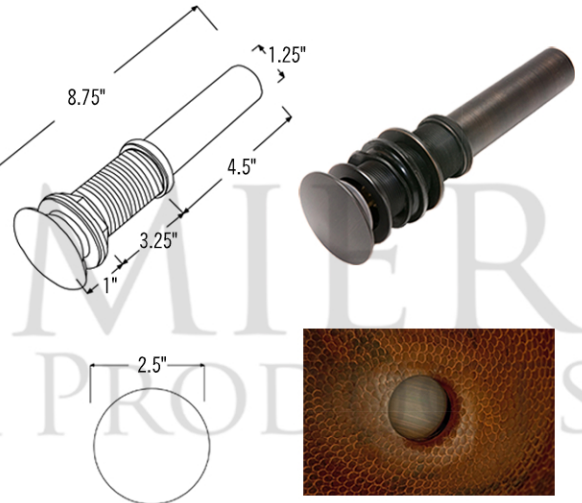

### **SINK DETAILS (Model# LO19RSBDB)**

- \* Oval Sunburst Self Rimming Hammered Copper Sink
- \* Color: Oil Rubbed Bronze
- \* Outer Dimension: 19" x 14" x 6"
- \* Inner Dimension: 17" x 12" x 6"
- \* Drain Opening: 1.5" Non-Overflow
- \* Material Gauge: (17 Gauge or .0450")
- \* CODE / STANDARD COMPLIANCE: IAPMO / cUPC LISTED

### **PACKAGE INCLUDES THE FOLLOWING ITEMS:**

- \* Oval Sunburst Self Rimming Hammered Copper Sink / ORB Finish (Model# LO19RSBDB)
- \* Widespread Bathroom Faucet / ORB Finish (Model# B-WS01ORB)
- \* 1.5" Non-Overflow Pop-up Bathroom Sink Drain / ORB Finish (Model# D-208ORB)
- \* Neutral Cure Copper Sink Installation Silicone (Model# C900-ORB)
- \* Copper Sink Wax (Model# W900-WAX)

### **FAUCET DETAILS (Model# B-WS01ORB)**

- \* Solid Brass Widespread Bathroom Faucet
- \* Overall Height: 9" / Overall Width: 13.625"
- \* Spout Reach: 6"
- \* Valve Type: Drip Free Ceramic Disc
- \* ASME A112.18.1/CSA B125.1, NSF/ANSI 61, California Lead Plumbing Law, ADA Compliant

### **DRAIN DETAILS (Model# D-208ORB)**

- \* 1.5" Non-Overflow Pop-up Bathroom Sink Drain
- \* Design: Push Pop Top
- \* Upper Flange Dimension: 2"
- \* Material: Solid Brass