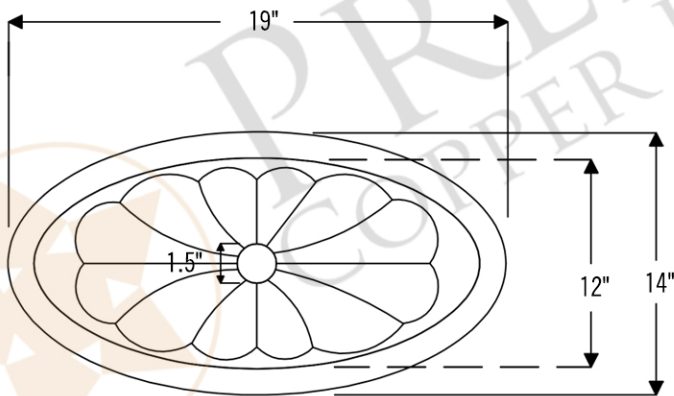

### **PACKAGE INCLUDES THE FOLLOWING ITEMS:**

- \* Oval Sunburst Self Rimming Hammered Copper Sink / ORB Finish (Model# LO19RSBDB)
- \* Widespread Bathroom Faucet / ORB Finish (Model# B-WS01ORB)
- \* 1.5" Non-Overflow Pop-up Bathroom Sink Drain / ORB Finish (Model# D-208ORB)
- \* Neutral Cure Copper Sink Installation Silicone (Model# C900-ORB)
- \* Copper Sink Wax (Model# W900-WAX)

### **SINK DETAILS (Model# LO19RSBDB)**

- \* Oval Sunburst Self Rimming Hammered Copper Sink
- \* Color: Oil Rubbed Bronze
- \* Outer Dimension: 19" x 14" x 6"
- \* Inner Dimension: 17" x 12" x 6"
- \* Drain Opening: 1.5" Non-Overflow
- \* Material Gauge: (17 Gauge or .0450")
- \* CODE / STANDARD COMPLIANCE: IAPMO / cUPC LISTED

### **FAUCET DETAILS (Model# B-WS01ORB)**

- \* Solid Brass Widespread Bathroom Faucet
- \* Overall Height: 9" / Overall Width: 13.625"
- \* Spout Reach: 6"
- \* Valve Type: Drip Free Ceramic Disc
- \* ASME A112.18.1/CSA B125.1, NSF/ANSI 61, California Lead Plumbing Law, ADA Compliant