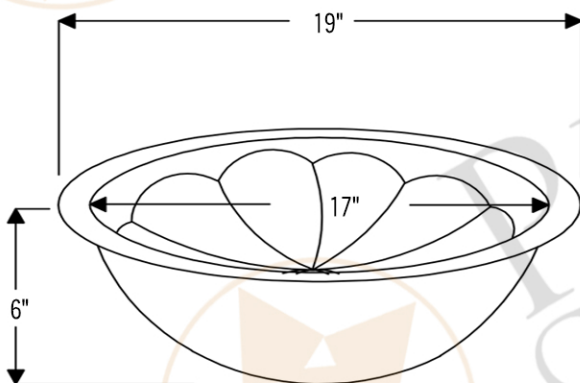

### **PACKAGE INCLUDES THE FOLLOWING ITEMS:**

- \* Oval Sunburst Self Rimming Hammered Copper Sink / ORB Finish (Model# LO19RSBDB)
- \* Widespread Bathroom Faucet / ORB Finish (Model# B-WS01ORB)
- \* 1.5" Non-Overflow Pop-up Bathroom Sink Drain / ORB Finish (Model# D-208ORB)
- \* Neutral Cure Copper Sink Installation Silicone (Model# C900-ORB)
- \* Copper Sink Wax (Model# W900-WAX)

### **SINK DETAILS (Model# LO19RSBDB)**

- \* Oval Sunburst Self Rimming Hammered Copper Sink
- \* Color: Oil Rubbed Bronze
- \* Outer Dimension: 19" x 14" x 6"
- \* Inner Dimension: 17" x 12" x 6"
- \* Drain Opening: 1.5" Non-Overflow
- \* Material Gauge: (17 Gauge or .0450")
- \* CODE / STANDARD COMPLIANCE: IAPMO / cUPC LISTED

### **FAUCET DETAILS (Model# B-WS01ORB)**

- \* Solid Brass Widespread Bathroom Faucet
- \* Overall Height: 9" / Overall Width: 13.625"
- \* Spout Reach: 6"
- \* Valve Type: Drip Free Ceramic Disc
- \* ASME A112.18.1/CSA B125.1, NSF/ANSI 61, California Lead Plumbing Law, ADA Compliant