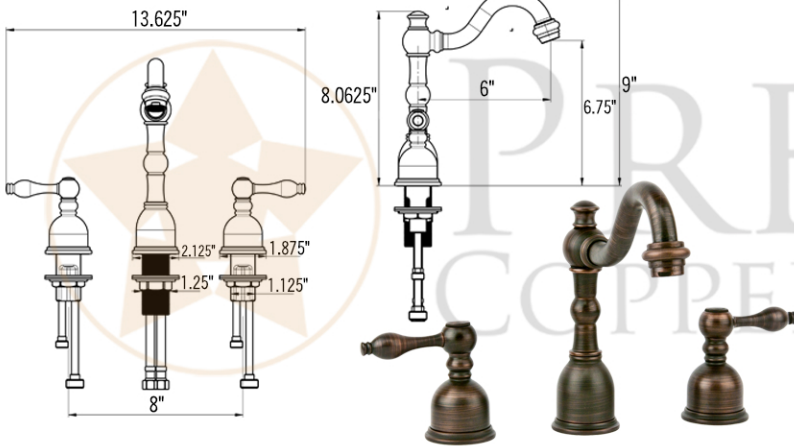

### **SINK DETAILS (Model# LO19RSBDB)**

- \* Oval Sunburst Self Rimming Hammered Copper Sink
- \* Color: Oil Rubbed Bronze
- \* Outer Dimension: 19" x 14" x 6"
- \* Inner Dimension: 17" x 12" x 6"
- \* Drain Opening: 1.5" Non-Overflow
- \* Material Gauge: (17 Gauge or .0450")
- \* CODE / STANDARD COMPLIANCE: IAPMO / cUPC LISTED

### **PACKAGE INCLUDES THE FOLLOWING ITEMS:**

- \* Oval Sunburst Self Rimming Hammered Copper Sink / ORB Finish (Model# LO19RSBDB)
- \* Widespread Bathroom Faucet / ORB Finish (Model# B-WS01ORB)
- \* 1.5" Non-Overflow Pop-up Bathroom Sink Drain / ORB Finish (Model# D-208ORB)
- \* Neutral Cure Copper Sink Installation Silicone (Model# C900-ORB)
- \* Copper Sink Wax (Model# W900-WAX)

### **FAUCET DETAILS (Model# B-WS01ORB)**

- \* Solid Brass Widespread Bathroom Faucet
- \* Overall Height: 9" / Overall Width: 13.625"
- \* Spout Reach: 6"
- \* Valve Type: Drip Free Ceramic Disc
- \* ASME A112.18.1/CSA B125.1, NSF/ANSI 61, California Lead Plumbing Law, ADA Compliant

### **SILICONE DETAILS (Model# C900-ORB)**

- \* Neutral Cure Installation Silicone
- \* Size: 4.7 OZ
- \* Matches a Variety of Different Styled Sinks and Drains