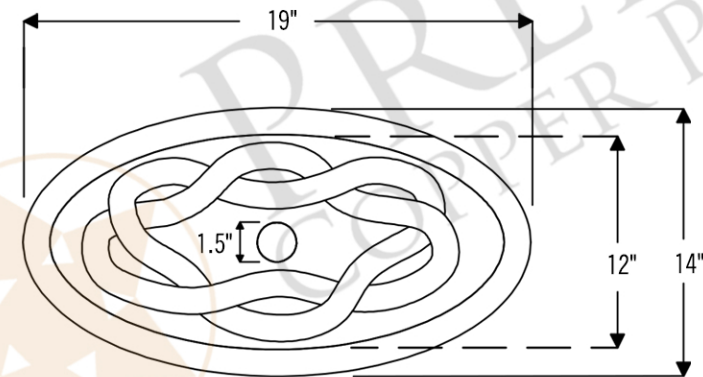

PACKAGE INCLUDES THE FOLLOWING ITEMS:

- * Oval Braid Self Rimming Hammered Copper Sink / ORB Finish (Model# LO19RBDDDB)
- * Widespread Bathroom Faucet / ORB Finish (Model# B-WS01ORB)
- * 1.5" Non-Overflow Pop-up Bathroom Sink Drain / ORB Finish (Model# D-208ORB)
- * Neutral Cure Copper Sink Installation Silicone (Model# C900-ORB)
- * Copper Sink Wax (Model# W900-WAX)

* ORB: Oil Rubbed Bronze

SINK DETAILS (Model# LO19RBDDDB)

- * Oval Braid Self Rimming Hammered Copper Sink
- * Color: Oil Rubbed Bronze
- * Outer Dimension: 19" x 14" x 6"
- * Inner Dimension: 17" x 12" x 6"
- * Drain Opening: 1.5" Non-Overflow
- * Material Gauge: (17 Gauge or .0450")
- * CODE / STANDARD COMPLIANCE: IAPMO / cUPC LISTED

* ORB: Oil Rubbed Bronze

FAUCET DETAILS (Model# B-WS01ORB)

- * Solid Brass Widespread Bathroom Faucet
- * Overall Height: 9" / Overall Width: 13.625"
- * Spout Reach: 6"
- * Valve Type: Drip Free Ceramic Disc
- * ASME A112.18.1/CSA B125.1, NSF/ANSI 61, California Lead Plumbing Law, ADA Compliant

DRAIN DETAILS (Model# D-208ORB)

- * 1.5" Non-Overflow Pop-up Bathroom Sink Drain
- * Design: Push Pop Top
- * Upper Flange Dimension: 2"
- * Material: Solid Brass

SILICONE DETAILS (Model# C900-ORB)

- * Neutral Cure Installation Silicone
- * Size: 4.7 OZ
- * Matches a Variety of Different Styled Sinks and Drains