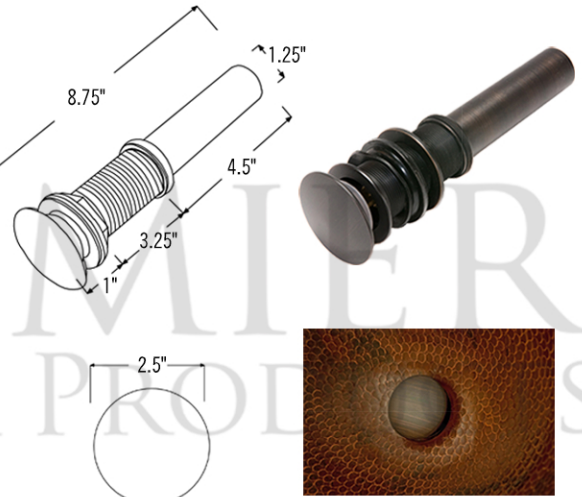

* ORB: Oil Rubbed Bronze

SINK DETAILS (Model# LO19RBDDDB)

- * Oval Braid Self Rimming Hammered Copper Sink
- * Color: Oil Rubbed Bronze
- * Outer Dimension: 19" x 14" x 6"
- * Inner Dimension: 17" x 12" x 6"
- * Drain Opening: 1.5" Non-Overflow
- * Material Gauge: (17 Gauge or .0450")
- * CODE / STANDARD COMPLIANCE: IAPMO / cUPC LISTED

DUE TO THE HAND CRAFTED NATURE OF THIS SINK, SMALL VARIANCES IN COLOR AND SIZE MAY OCCUR.
DO NOT MAKE ANY INSTALLATION CUTS UNTIL YOU RECEIVE YOUR ITEM(S).

PACKAGE INCLUDES THE FOLLOWING ITEMS:

- * Oval Braid Self Rimming Hammered Copper Sink / ORB Finish (Model# LO19RBDDDB)
- * Widespread Bathroom Faucet / ORB Finish (Model# B-WS01ORB)
- * 1.5" Non-Overflow Pop-up Bathroom Sink Drain / ORB Finish (Model# D-208ORB)
- * Neutral Cure Copper Sink Installation Silicone (Model# C900-ORB)
- * Copper Sink Wax (Model# W900-WAX)

* ORB: Oil Rubbed Bronze

FAUCET DETAILS (Model# B-WS01ORB)

- * Solid Brass Widespread Bathroom Faucet
- * Overall Height: 9" / Overall Width: 13.625"
- * Spout Reach: 6"
- * Valve Type: Drip Free Ceramic Disc
- * ASME A112.18.1/CSA B125.1, NSF/ANSI 61, California Lead Plumbing Law, ADA Compliant

DRAIN DETAILS (Model# D-208ORB)

- * 1.5" Non-Overflow Pop-up Bathroom Sink Drain
- * Design: Push Pop Top
- * Upper Flange Dimension: 2"
- * Material: Solid Brass

SILICONE DETAILS (Model# C900-ORB)

- * Neutral Cure Installation Silicone
- * Size: 4.7 OZ
- * Matches a Variety of Different Styled Sinks and Drains