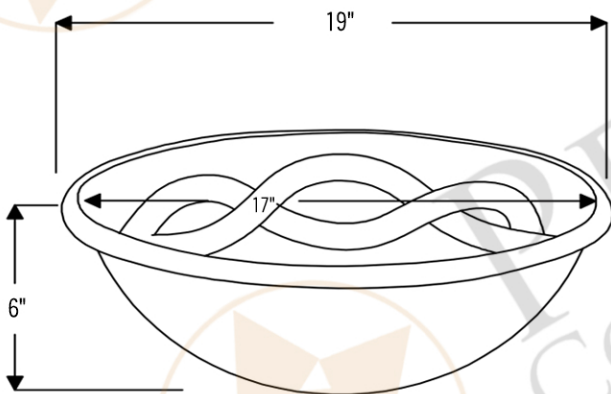

PACKAGE INCLUDES THE FOLLOWING ITEMS:

- * Oval Braid Self Rimming Hammered Copper Sink / ORB Finish (Model# LO19RBDDDB)
- * Widespread Bathroom Faucet / ORB Finish (Model# B-WS01ORB)
- * 1.5" Non-Overflow Pop-up Bathroom Sink Drain / ORB Finish (Model# D-208ORB)
- * Neutral Cure Copper Sink Installation Silicone (Model# C900-ORB)
- * Copper Sink Wax (Model# W900-WAX)

* ORB: Oil Rubbed Bronze

SINK DETAILS (Model# LO19RBDDDB)

- * Oval Braid Self Rimming Hammered Copper Sink
- * Color: Oil Rubbed Bronze
- * Outer Dimension: 19" x 14" x 6"
- * Inner Dimension: 17" x 12" x 6"
- * Drain Opening: 1.5" Non-Overflow
- * Material Gauge: (17 Gauge or .0450")
- * CODE / STANDARD COMPLIANCE: IAPMO / cUPC LISTED

* ORB: Oil Rubbed Bronze

FAUCET DETAILS (Model# B-WS01ORB)

- * Solid Brass Widespread Bathroom Faucet
- * Overall Height: 9" / Overall Width: 13.625"
- * Spout Reach: 6"
- * Valve Type: Drip Free Ceramic Disc
- * ASME A112.18.1/CSA B125.1, NSF/ANSI 61, California Lead Plumbing Law, ADA Compliant