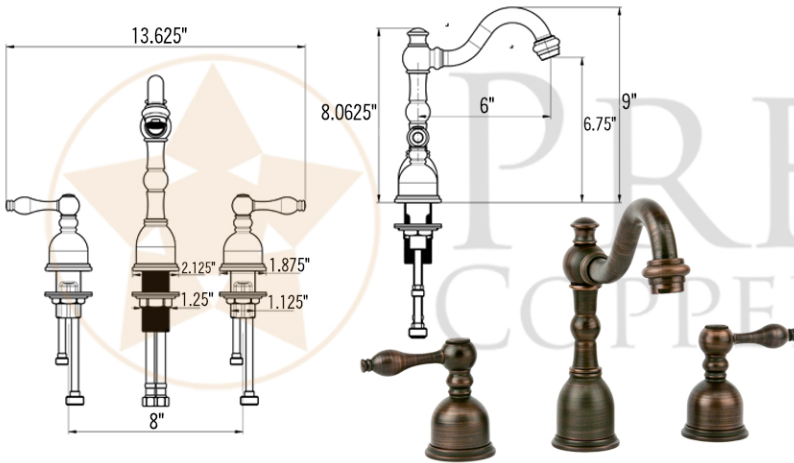

* ORB: Oil Rubbed Bronze

SINK DETAILS (Model# LO19RBDDDB)

- * Oval Braid Self Rimming Hammered Copper Sink
- * Color: Oil Rubbed Bronze
- * Outer Dimension: 19" x 14" x 6"
- * Inner Dimension: 17" x 12" x 6"
- * Drain Opening: 1.5" Non-Overflow
- * Material Gauge: (17 Gauge or .0450")
- * CODE / STANDARD COMPLIANCE: IAPMO / cUPC LISTED

DUE TO THE HAND CRAFTED NATURE OF THIS SINK, SMALL VARIANCES IN COLOR AND SIZE MAY OCCUR.
DO NOT MAKE ANY INSTALLATION CUTS UNTIL YOU RECEIVE YOUR ITEM(S).

PACKAGE INCLUDES THE FOLLOWING ITEMS:

- * Oval Braid Self Rimming Hammered Copper Sink / ORB Finish (Model# LO19RBDDDB)
- * Widespread Bathroom Faucet / ORB Finish (Model# B-WS01ORB)
- * 1.5" Non-Overflow Pop-up Bathroom Sink Drain / ORB Finish (Model# D-208ORB)
- * Neutral Cure Copper Sink Installation Silicone (Model# C900-ORB)
- * Copper Sink Wax (Model# W900-WAX)

* ORB: Oil Rubbed Bronze

FAUCET DETAILS (Model# B-WS01ORB)

- * Solid Brass Widespread Bathroom Faucet
- * Overall Height: 9" / Overall Width: 13.625"
- * Spout Reach: 6"
- * Valve Type: Drip Free Ceramic Disc
- * ASME A112.18.1/CSA B125.1, NSF/ANSI 61, California Lead Plumbing Law, ADA Compliant

DRAIN DETAILS (Model# D-208ORB)

- * 1.5" Non-Overflow Pop-up Bathroom Sink Drain
- * Design: Push Pop Top
- * Upper Flange Dimension: 2"
- * Material: Solid Brass

SILICONE DETAILS (Model# C900-ORB)

- * Neutral Cure Installation Silicone
- * Size: 4.7 OZ
- * Matches a Variety of Different Styled Sinks and Drains