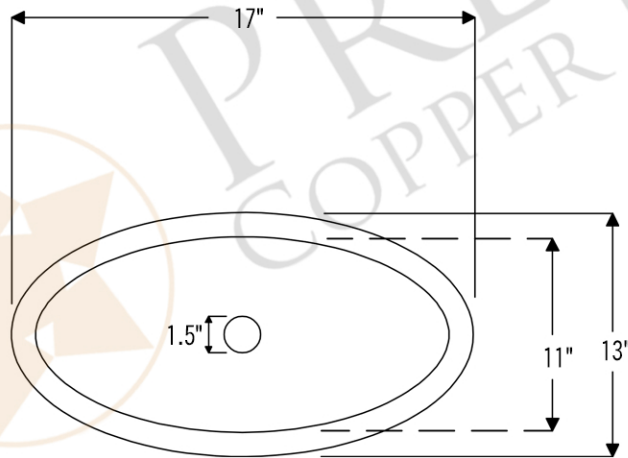

PACKAGE INCLUDES THE FOLLOWING ITEMS:

- * Small Oval Self Rimming Hammered Copper Sink / ORB Finish (Model# LO17RDB)
- * Widespread Bathroom Faucet / ORB Finish (Model# B-WS01ORB)
- * 1.5" Non-Overflow Pop-up Bathroom Sink Drain / ORB Finish (Model# D-208ORB)
- * Neutral Cure Copper Sink Installation Silicone (Model# C900-ORB)
- * Copper Sink Wax (Model# W900-WAX)

* ORB: Oil Rubbed Bronze

SINK DETAILS (Model# LO17RDB)

- * Small Oval Self Rimming Hammered Copper Sink
- * Color: Oil Rubbed Bronze
- * Outer Dimension: 17" x 13" x 5"
- * Inner Dimension: 15" x 11" x 5"
- * Drain Opening: 1.5" Non-Overflow
- * Material Gauge: (17 Gauge or .0450")
- * CODE / STANDARD COMPLIANCE: IAPMO / cUPC LISTED

* ORB: Oil Rubbed Bronze

FAUCET DETAILS (Model# B-WS01ORB)

- * Solid Brass Widespread Bathroom Faucet
- * Overall Height: 9" / Overall Width: 13.625"
- * Spout Reach: 6"
- * Valve Type: Drip Free Ceramic Disc
- * ASME A112.18.1/CSA B125.1, NSF/ANSI 61, California Lead Plumbing Law, ADA Compliant

DRAIN DETAILS (Model# D-208ORB)

- * 1.5" Non-Overflow Pop-up Bathroom Sink Drain
- * Design: Push Pop Top
- * Upper Flange Dimension: 2"
- * Material: Solid Brass

SILICONE DETAILS (Model# C900-ORB)

- * Neutral Cure Installation Silicone
- * Size: 4.7 OZ
- * Matches a Variety of Different Styled Sinks and Drains