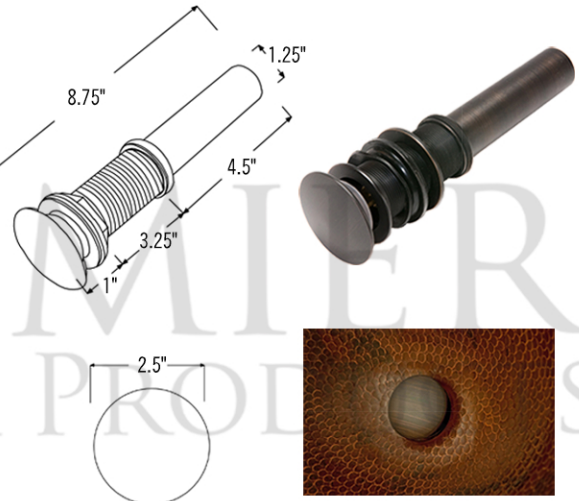

* ORB: Oil Rubbed Bronze

SINK DETAILS (Model# LO17RDB)

- * Small Oval Self Rimming Hammered Copper Sink
- * Color: Oil Rubbed Bronze
- * Outer Dimension: 17" x 13" x 5"
- * Inner Dimension: 15" x 11" x 5"
- * Drain Opening: 1.5" Non-Overflow
- * Material Gauge: (17 Gauge or .0450")
- * CODE / STANDARD COMPLIANCE: IAPMO / cUPC LISTED

DUE TO THE HAND CRAFTED NATURE OF THIS SINK, SMALL VARIANCES IN COLOR AND SIZE MAY OCCUR.
DO NOT MAKE ANY INSTALLATION CUTS UNTIL YOU RECEIVE YOUR ITEM(S).

PACKAGE INCLUDES THE FOLLOWING ITEMS:

- * Small Oval Self Rimming Hammered Copper Sink / ORB Finish (Model# LO17RDB)
- * Widespread Bathroom Faucet / ORB Finish (Model# B-WS01ORB)
- * 1.5" Non-Overflow Pop-up Bathroom Sink Drain / ORB Finish (Model# D-208ORB)
- * Neutral Cure Copper Sink Installation Silicone (Model# C900-ORB)
- * Copper Sink Wax (Model# W900-WAX)

* ORB: Oil Rubbed Bronze

FAUCET DETAILS (Model# B-WS01ORB)

- * Solid Brass Widespread Bathroom Faucet
- * Overall Height: 9" / Overall Width: 13.625"
- * Spout Reach: 6"
- * Valve Type: Drip Free Ceramic Disc
- * ASME A112.18.1/CSA B125.1, NSF/ANSI 61, California Lead Plumbing Law, ADA Compliant

DRAIN DETAILS (Model# D-208ORB)

- * 1.5" Non-Overflow Pop-up Bathroom Sink Drain
- * Design: Push Pop Top
- * Upper Flange Dimension: 2"
- * Material: Solid Brass

SILICONE DETAILS (Model# C900-ORB)

- * Neutral Cure Installation Silicone
- * Size: 4.7 OZ
- * Matches a Variety of Different Styled Sinks and Drains