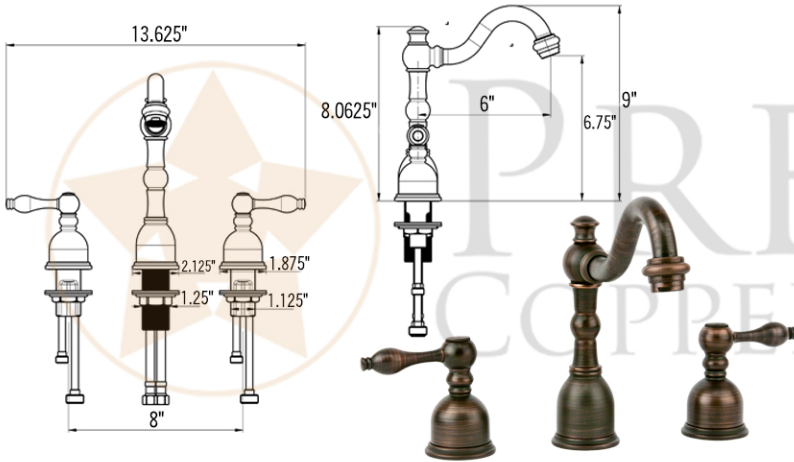

PACKAGE INCLUDES THE FOLLOWING ITEMS:

- * Small Oval Self Rimming Hammered Copper Sink / ORB Finish (Model# LO17RDB)
- * Widespread Bathroom Faucet / ORB Finish (Model# B-WS01ORB)
- * 1.5" Non-Overflow Pop-up Bathroom Sink Drain / ORB Finish (Model# D-208ORB)
- * Neutral Cure Copper Sink Installation Silicone (Model# C900-ORB)
- * Copper Sink Wax (Model# W900-WAX)

* ORB: Oil Rubbed Bronze

SINK DETAILS (Model# LO17RDB)

- * Small Oval Self Rimming Hammered Copper Sink
- * Color: Oil Rubbed Bronze
- * Outer Dimension: 17" x 13" x 5"
- * Inner Dimension: 15" x 11" x 5"
- * Drain Opening: 1.5" Non-Overflow
- * Material Gauge: (17 Gauge or .0450")
- * CODE / STANDARD COMPLIANCE: IAPMO / cUPC LISTED

DUE TO THE HAND CRAFTED NATURE OF THIS SINK, SMALL VARIANCES IN COLOR AND SIZE MAY OCCUR.
DO NOT MAKE ANY INSTALLATION CUTS UNTIL YOU RECEIVE YOUR ITEM(S).

PACKAGE INCLUDES THE FOLLOWING ITEMS:

- * Small Oval Self Rimming Hammered Copper Sink / ORB Finish (Model# LO17RDB)
- * Widespread Bathroom Faucet / ORB Finish (Model# B-WS01ORB)
- * 1.5" Non-Overflow Pop-up Bathroom Sink Drain / ORB Finish (Model# D-208ORB)
- * Neutral Cure Copper Sink Installation Silicone (Model# C900-ORB)
- * Copper Sink Wax (Model# W900-WAX)

* ORB: Oil Rubbed Bronze

FAUCET DETAILS (Model# B-WS01ORB)

- * Solid Brass Widespread Bathroom Faucet
- * Overall Height: 9" / Overall Width: 13.625"
- * Spout Reach: 6"
- * Valve Type: Drip Free Ceramic Disc
- * ASME A112.18.1/CSA B125.1, NSF/ANSI 61, California Lead Plumbing Law, ADA Compliant