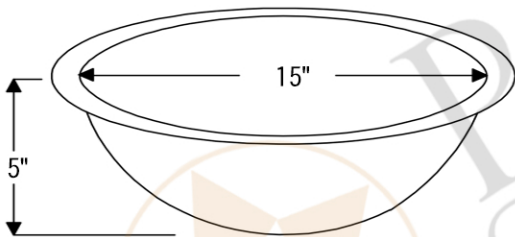

PACKAGE INCLUDES THE FOLLOWING ITEMS:

- * Small Oval Self Rimming Hammered Copper Sink / ORB Finish (Model# LO17RDB)
- * Widespread Bathroom Faucet / ORB Finish (Model# B-WS01ORB)
- * 1.5" Non-Overflow Pop-up Bathroom Sink Drain / ORB Finish (Model# D-208ORB)
- * Neutral Cure Copper Sink Installation Silicone (Model# C900-ORB)
- * Copper Sink Wax (Model# W900-WAX)

* ORB: Oil Rubbed Bronze

SINK DETAILS (Model# LO17RDB)

- * Small Oval Self Rimming Hammered Copper Sink
- * Color: Oil Rubbed Bronze
- * Outer Dimension: 17" x 13" x 5"
- * Inner Dimension: 15" x 11" x 5"
- * Drain Opening: 1.5" Non-Overflow
- * Material Gauge: (17 Gauge or .0450")
- * CODE / STANDARD COMPLIANCE: IAPMO / cUPC LISTED

* ORB: Oil Rubbed Bronze

FAUCET DETAILS (Model# B-WS01ORB)

- * Solid Brass Widespread Bathroom Faucet
- * Overall Height: 9" / Overall Width: 13.625"
- * Spout Reach: 6"
- * Valve Type: Drip Free Ceramic Disc
- * ASME A112.18.1/CSA B125.1, NSF/ANSI 61, California Lead Plumbing Law, ADA Compliant