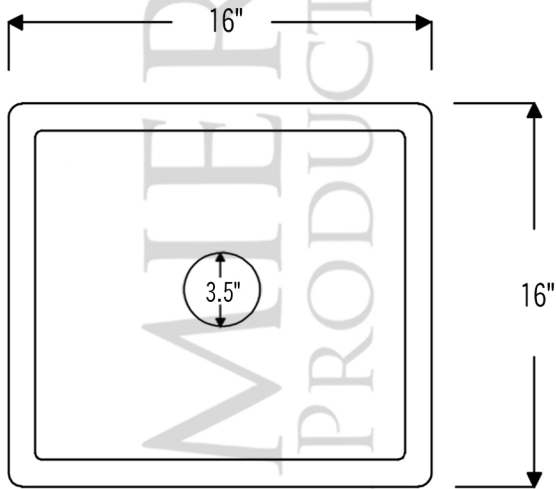

PREMIER
COPPER PRODUCTS

MODEL NUMBER: BS16DB3

- Description: 16" Square Hammered Copper Bar/Prep Sink with 3.5" Drain Opening
- Outer Dimension: 16" x 16" x 7"
- Inner Dimension: 14" x 14" x 7"
- Gauge: 14
- Rim: 1"
- Drain Opening: 3.5"
- Finish: Oil Rubbed Bronze | Living Copper

CODE/STANDARD COMPLIANCE

* IAPMO/cUPC LISTED

THIS PRODUCT IS HAND CRAFTED, SMALL VARIANCES IN COLOR AND SIZE MAY OCCUR.
DO NOT MAKE ANY INSTALLATION CUTS UNTIL YOU RECEIVE YOUR ITEM(S).