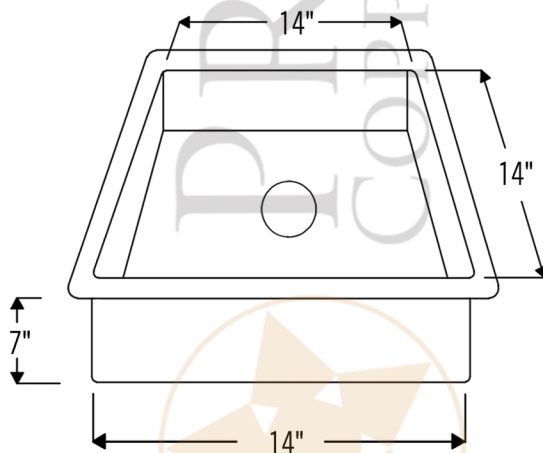

PREMIER
COPPER PRODUCTS

MODEL NUMBER: BS16DB3

- Description: 16" Square Hammered Copper Bar/Prep Sink with 3.5" Drain Opening
- Outer Dimension: 16" x 16" x 7"
- Inner Dimension: 14" x 14" x 7"
- Gauge: 14
- Rim: 1"
- Drain Opening: 3.5"
- Finish: Oil Rubbed Bronze | Living Copper

CODE/STANDARD COMPLIANCE

* IAPMO/cUPC LISTED

THIS PRODUCT IS HAND CRAFTED, SMALL VARIANCES IN COLOR AND SIZE MAY OCCUR.
DO NOT MAKE ANY INSTALLATION CUTS UNTIL YOU RECEIVE YOUR ITEM(S).