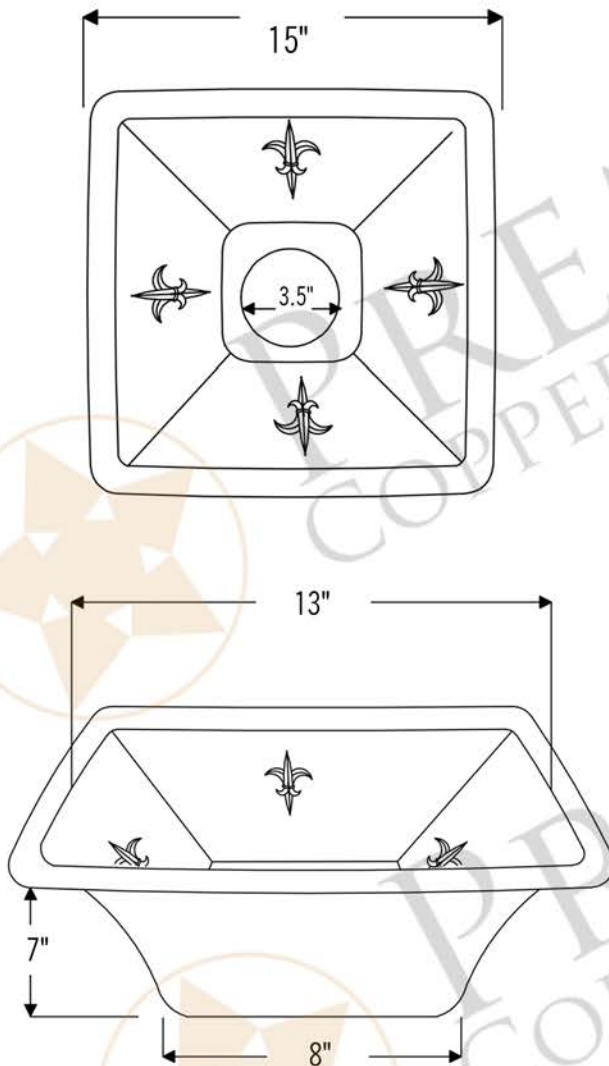

PREMIER
COPPER PRODUCTS

MODEL NUMBER: BS15FDB3

- Description: 15" Square Fleur De Lis Copper Bar/Prep Sink with 3.5" Drain Opening
- Outer Dimension: 15" x 15" x 7"
- Inner Dimension: 13" x 13" x 7"
- Rim: 1"
- Drain Opening: 3.5"
- Finish: Oil Rubbed Bronze
- Design: Fleur De Lis

CODE/STANDARD COMPLIANCE

* IAPMO/cUPC LISTED

* ORB: Oil Rubbed Bronze

THIS PRODUCT IS HAND CRAFTED, SMALL VARIANCES IN COLOR AND SIZE MAY OCCUR.
DO NOT MAKE ANY INSTALLATION CUTS UNTIL YOU RECEIVE YOUR ITEM(S).